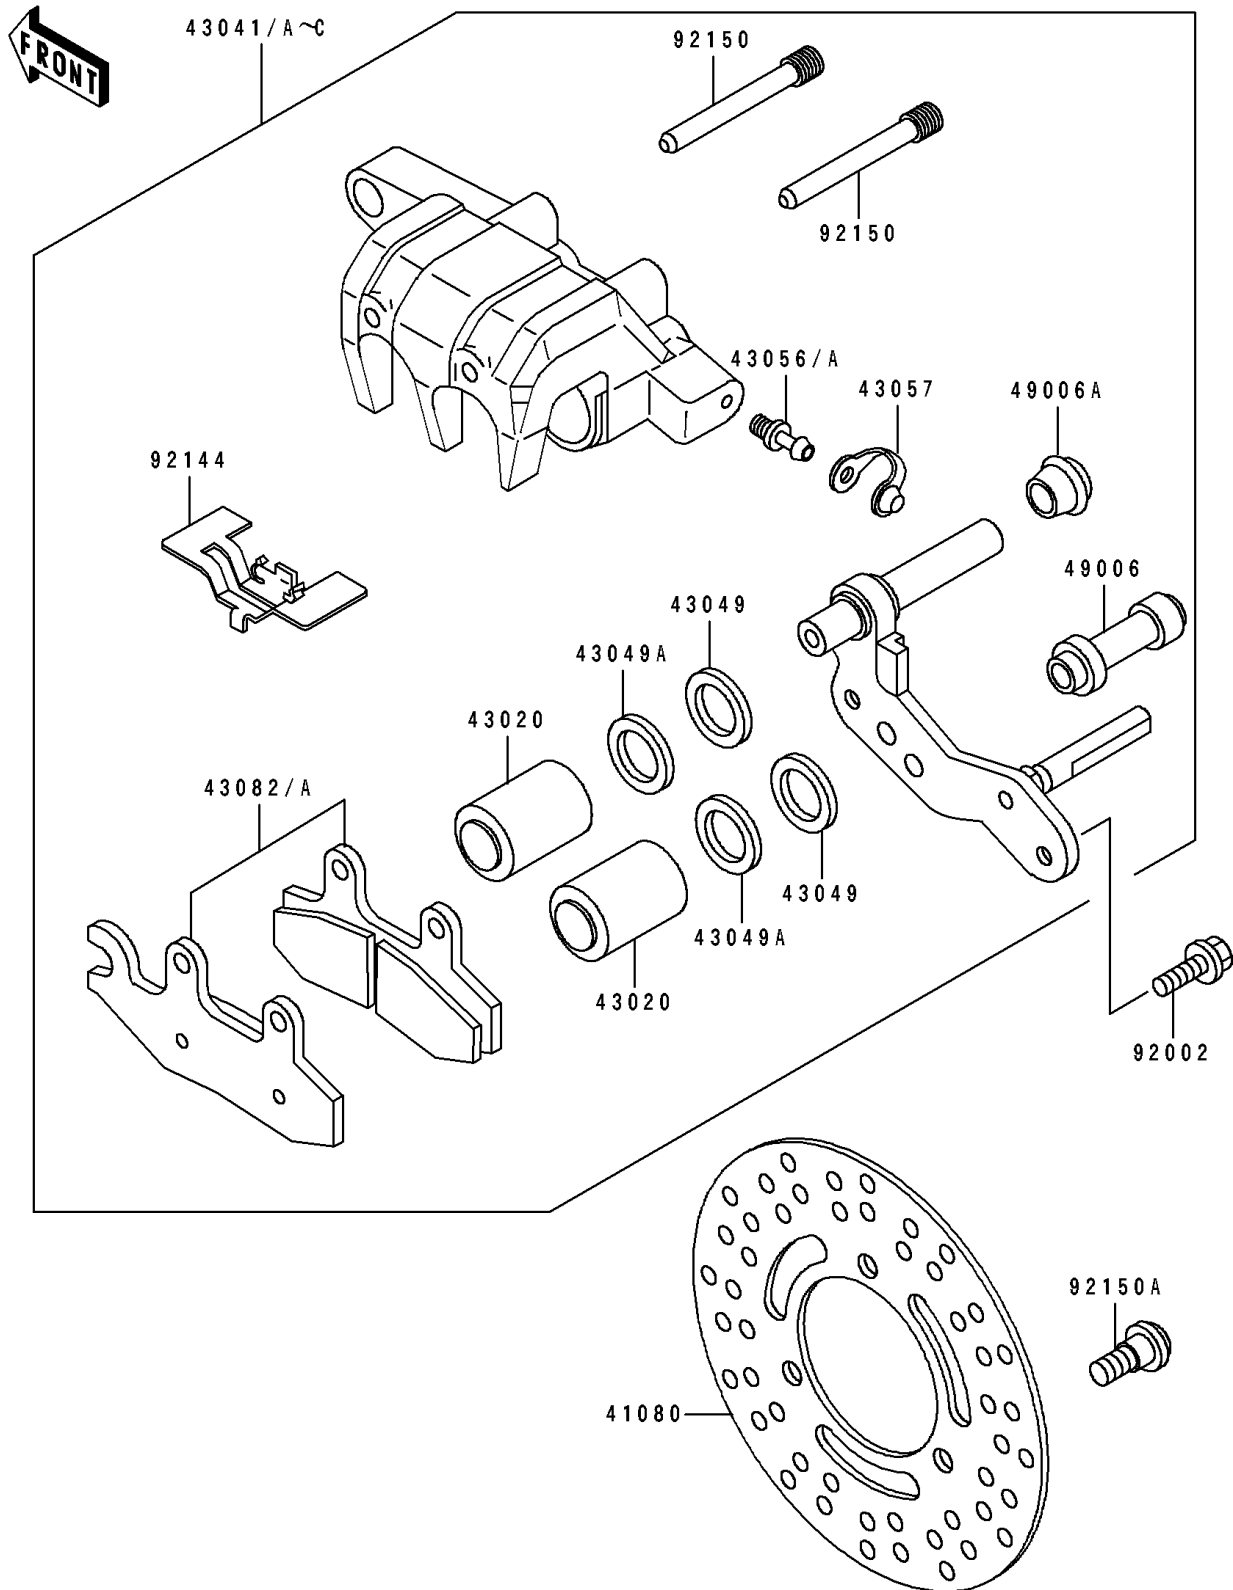

1994 Bayou 400 4X4

PARTS DIAGRAM

Front Brake

F2292

1994 Bayou 400 4X4

PARTS LIST

Front Brake

ITEM NAME

PART NUMBER

QUANTITY
