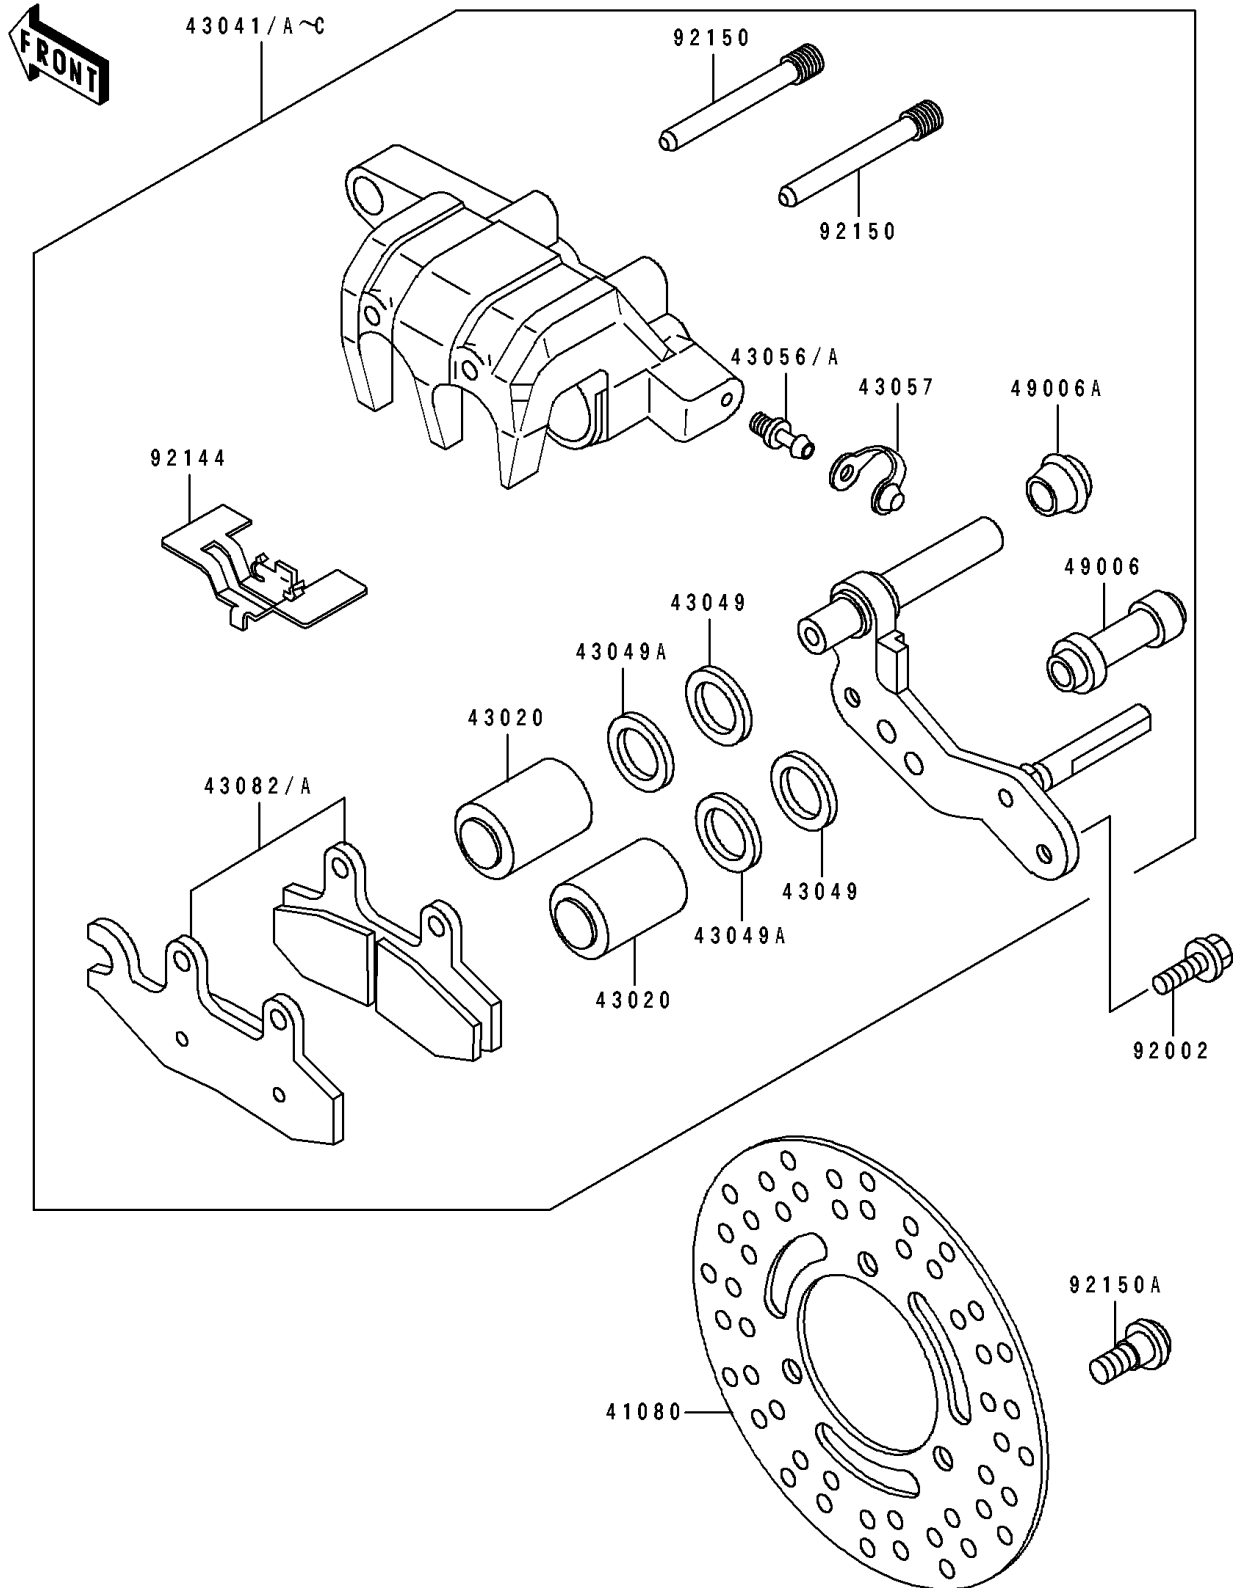

1993 Bayou 400 4X4

PARTS DIAGRAM

Front Brake

F2292

1993 Bayou 400 4X4

PARTS LIST

Front Brake

ITEM NAME

PART NUMBER

QUANTITY
