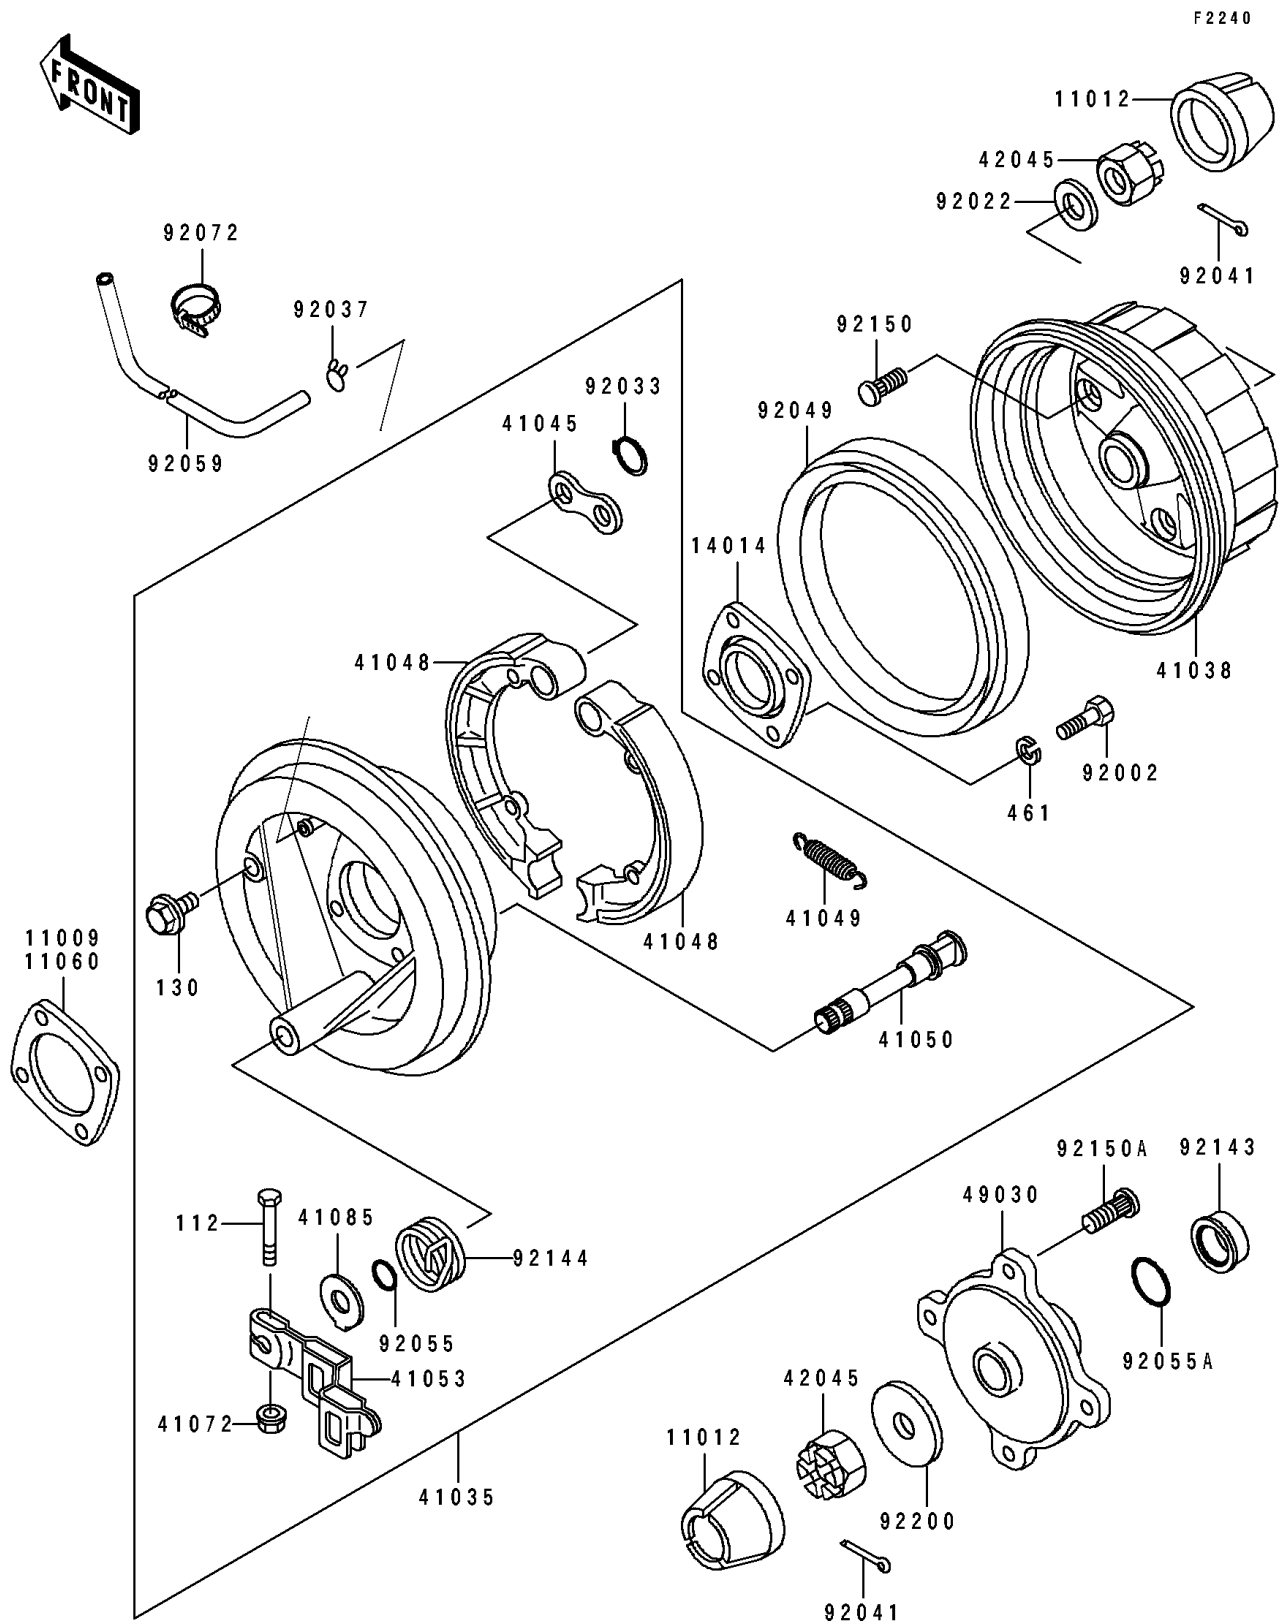

1995 Bayou 400 4X4

PARTS DIAGRAM

Rear Hub

1995 Bayou 400 4X4

PARTS LIST

Rear Hub

ITEM NAME

PART NUMBER

QUANTITY
