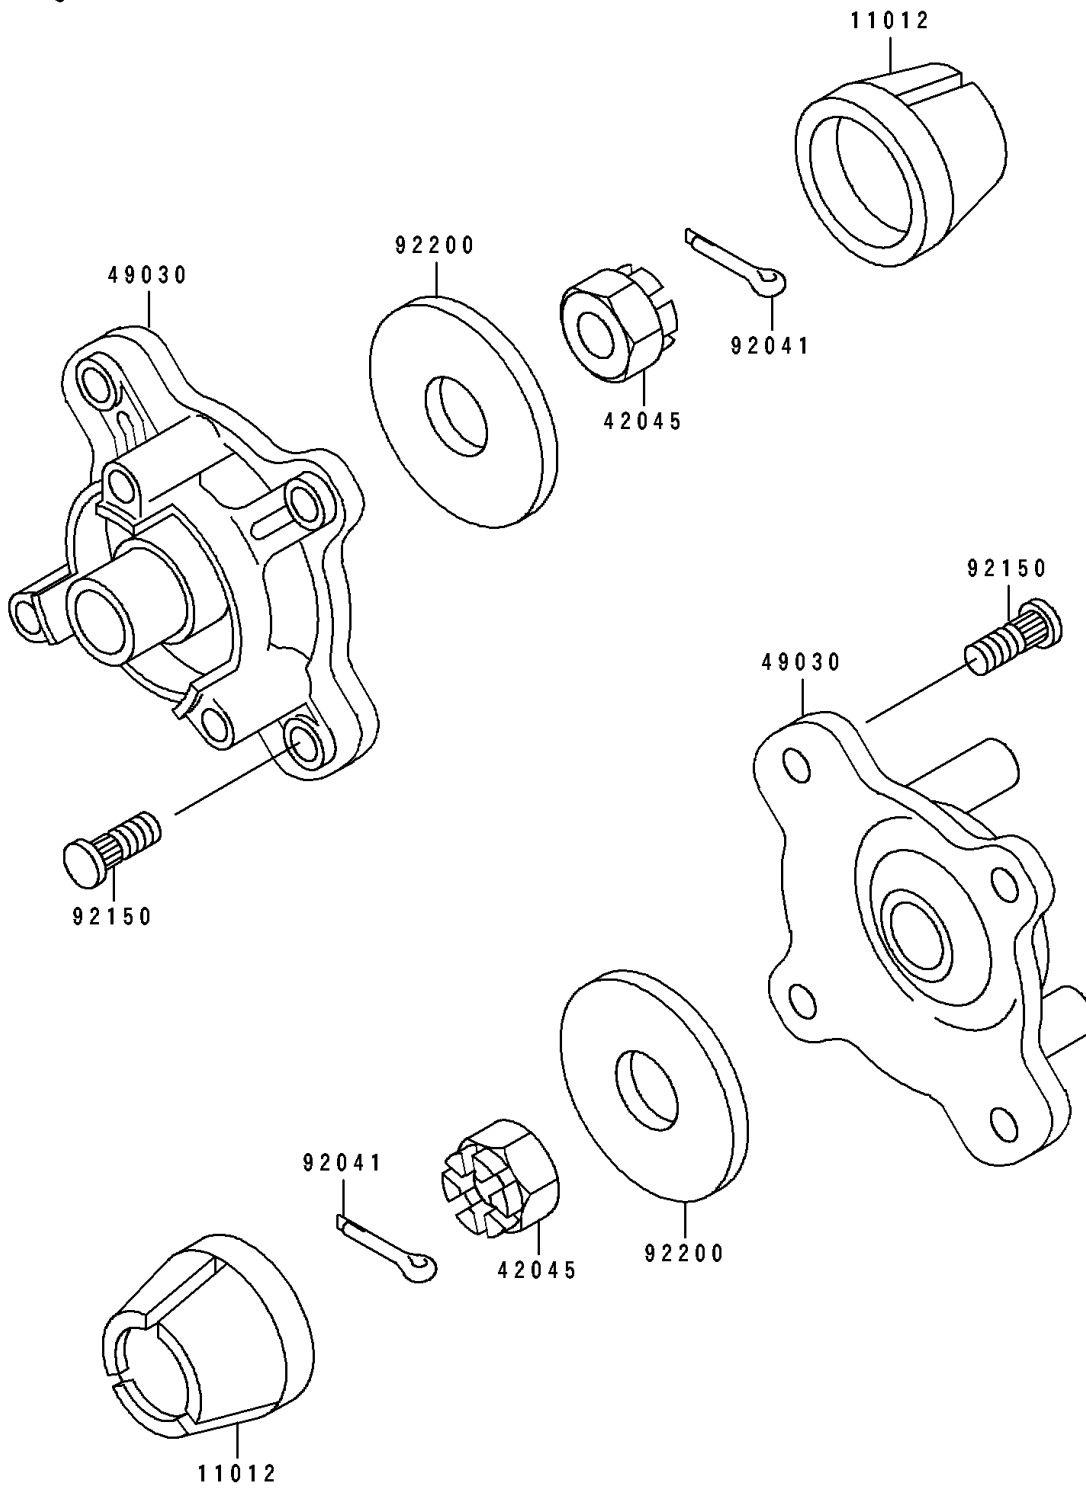

1993 Bayou 400 4X4

PARTS DIAGRAM

Front Hub

F2230

1993 Bayou 400 4X4

PARTS LIST

Front Hub

ITEM NAME

PART NUMBER

QUANTITY
