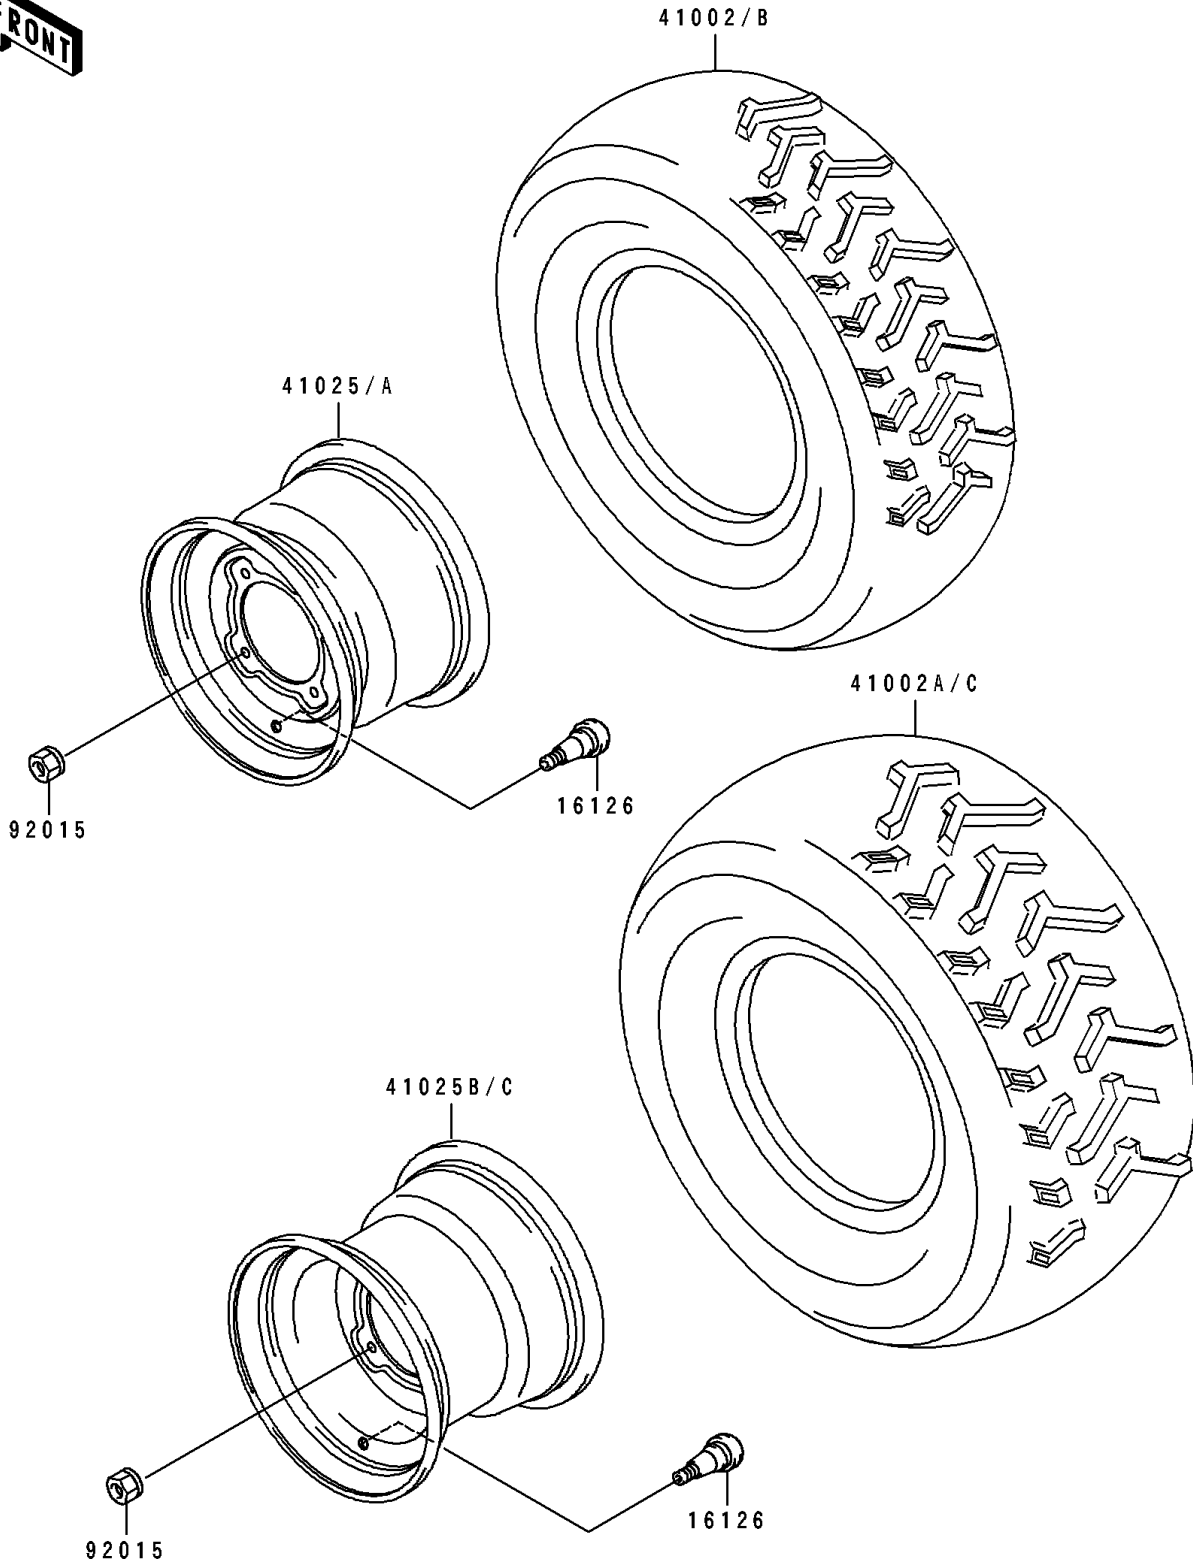

1995 Bayou 400 4X4

PARTS DIAGRAM

Wheels/Tires

F2210

1995 Bayou 400 4X4

PARTS LIST

Wheels/Tires

ITEM NAME

PART NUMBER

QUANTITY
