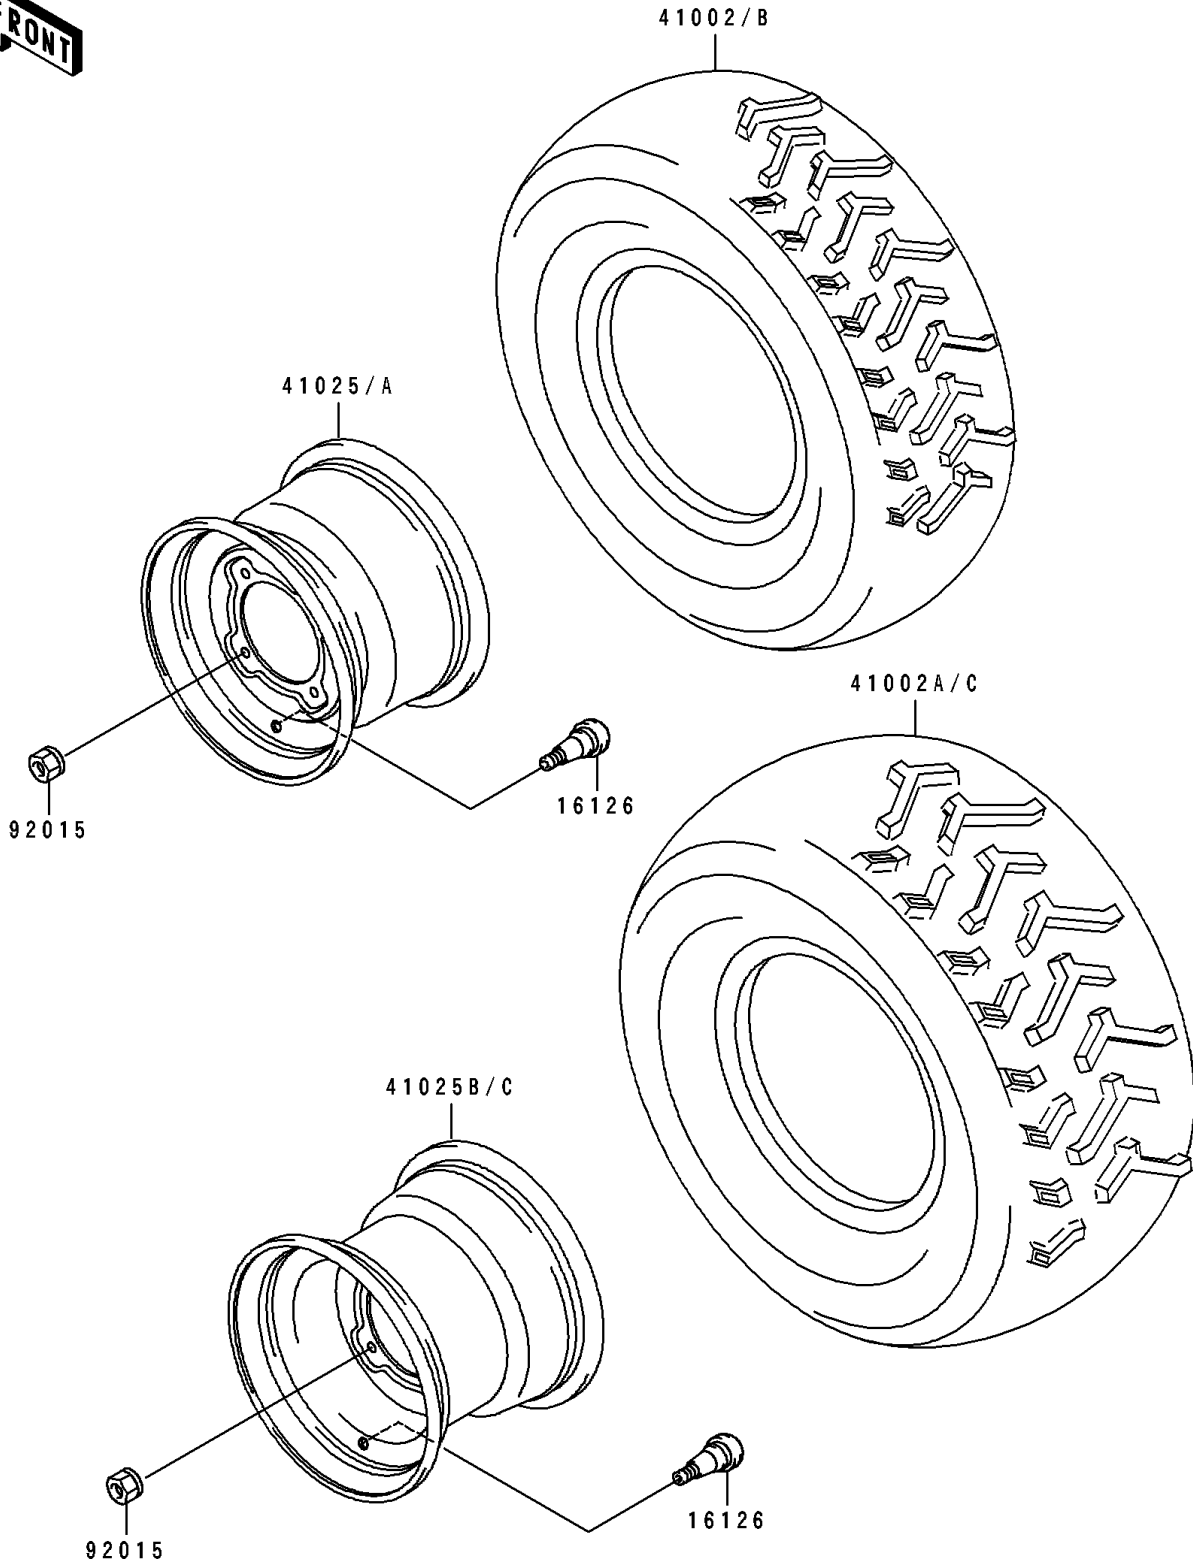

1994 Bayou 400 4X4

PARTS DIAGRAM

Wheels/Tires

F2210

1994 Bayou 400 4X4

PARTS LIST

Wheels/Tires

ITEM NAME

PART NUMBER

QUANTITY
