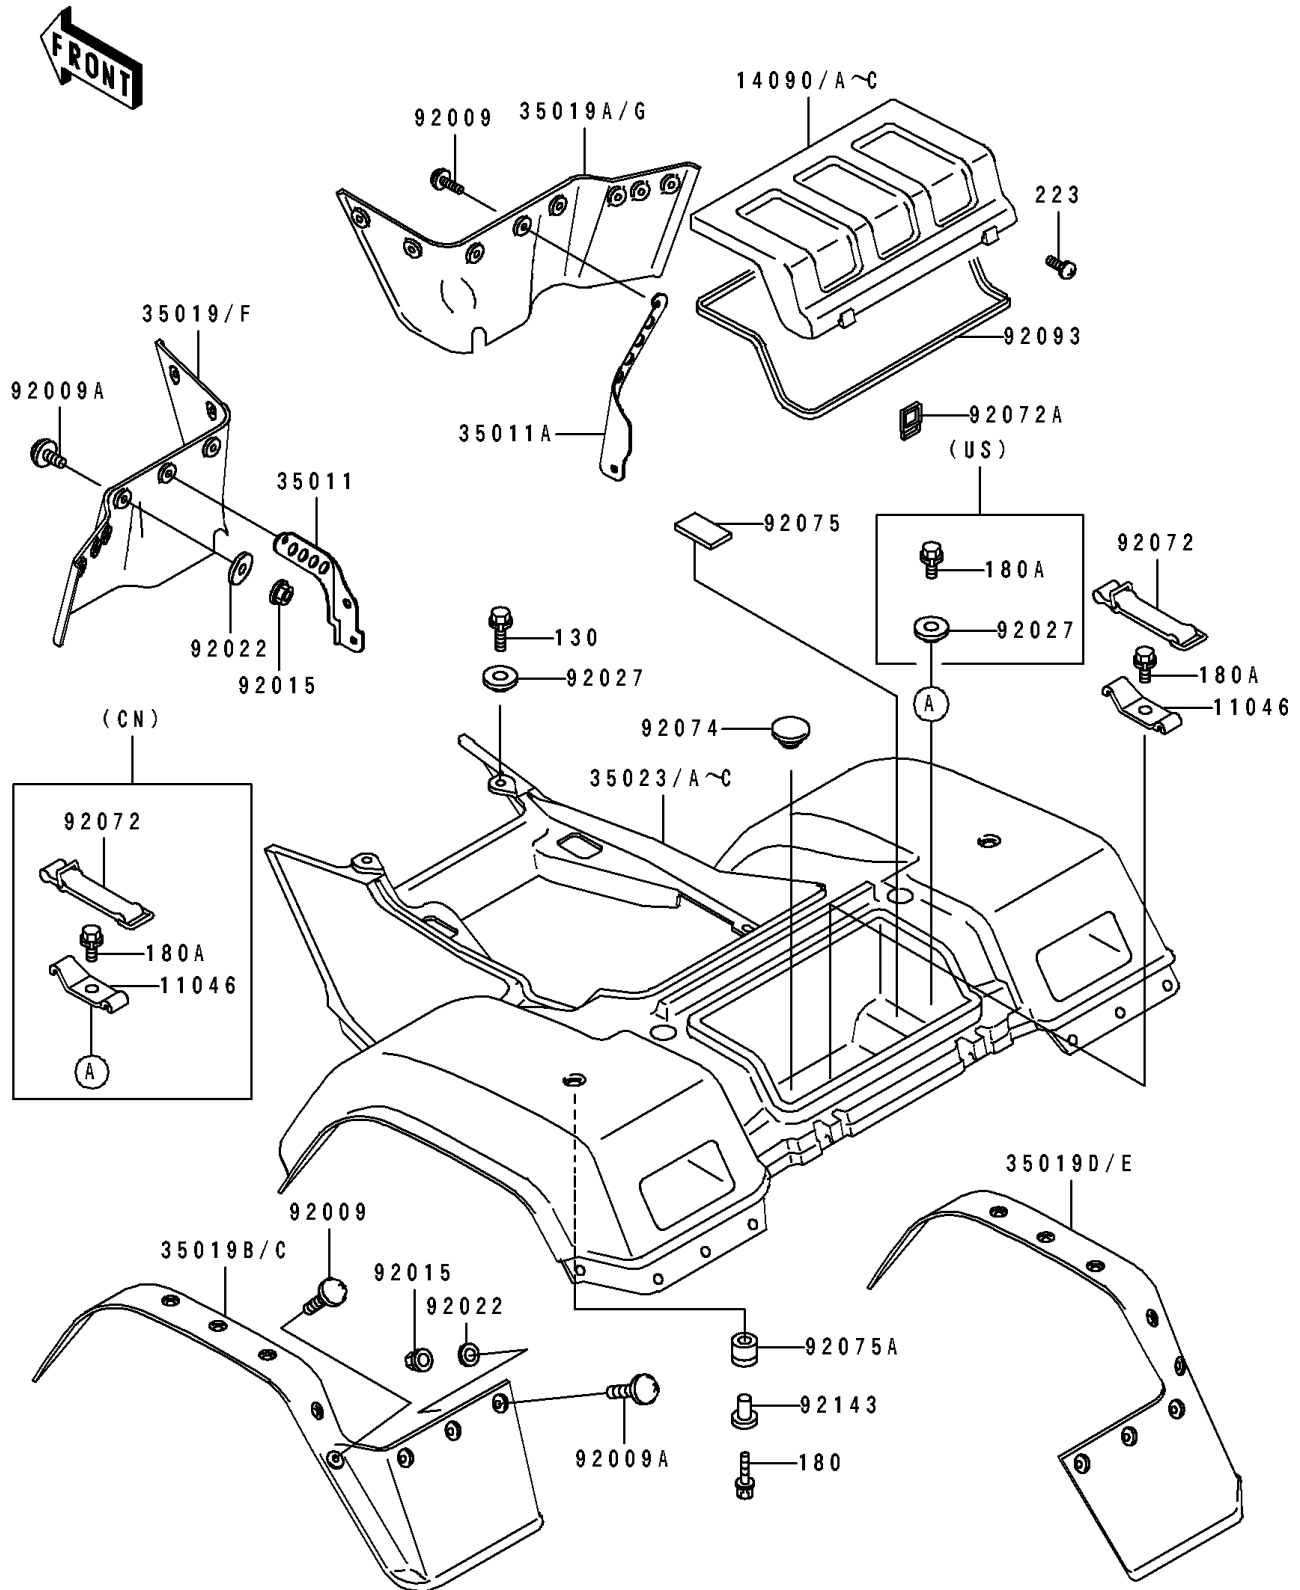

1995 Bayou 400 4X4

PARTS DIAGRAM

Rear Fender(s)

F2172

1995 Bayou 400 4X4

PARTS LIST

Rear Fender(s)

ITEM NAME

PART NUMBER

QUANTITY
