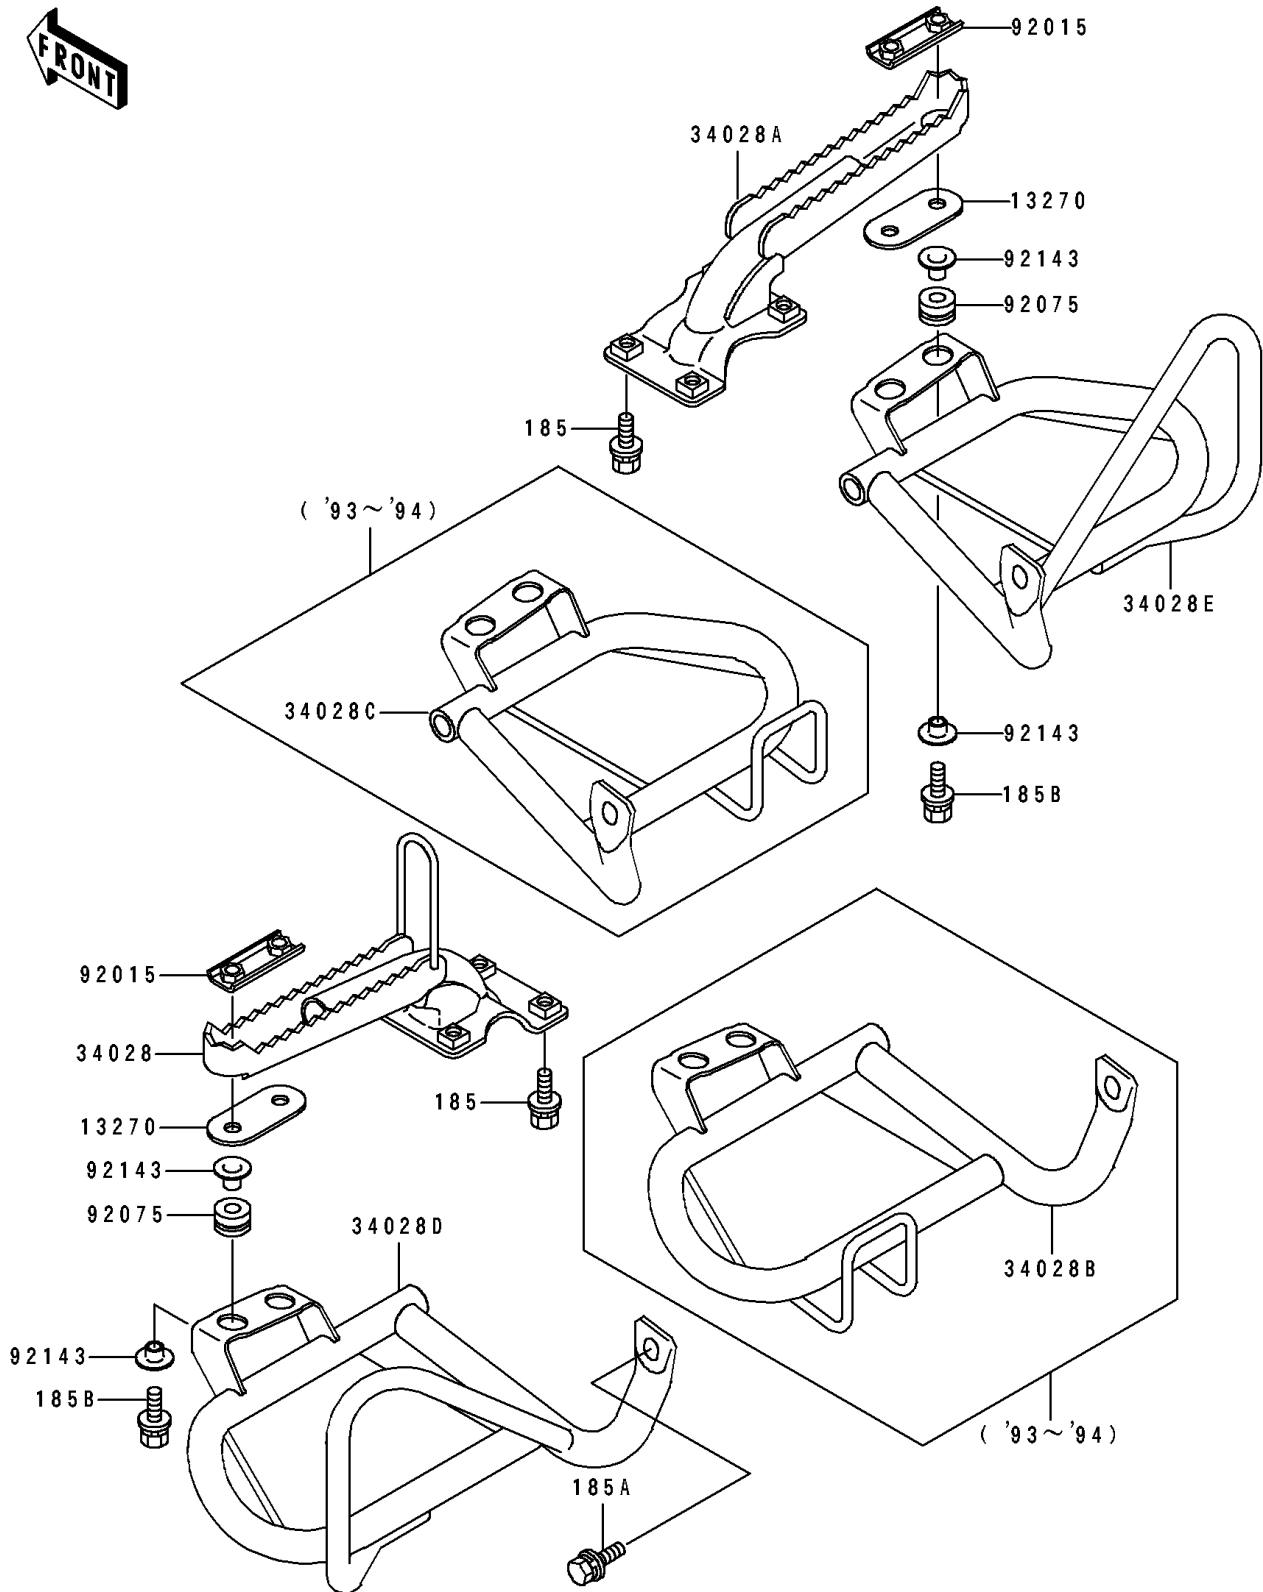

1995 Bayou 400 4X4

PARTS DIAGRAM

Footrests

F2160

1995 Bayou 400 4X4

PARTS LIST

Footrests

ITEM NAME

PART NUMBER

QUANTITY
