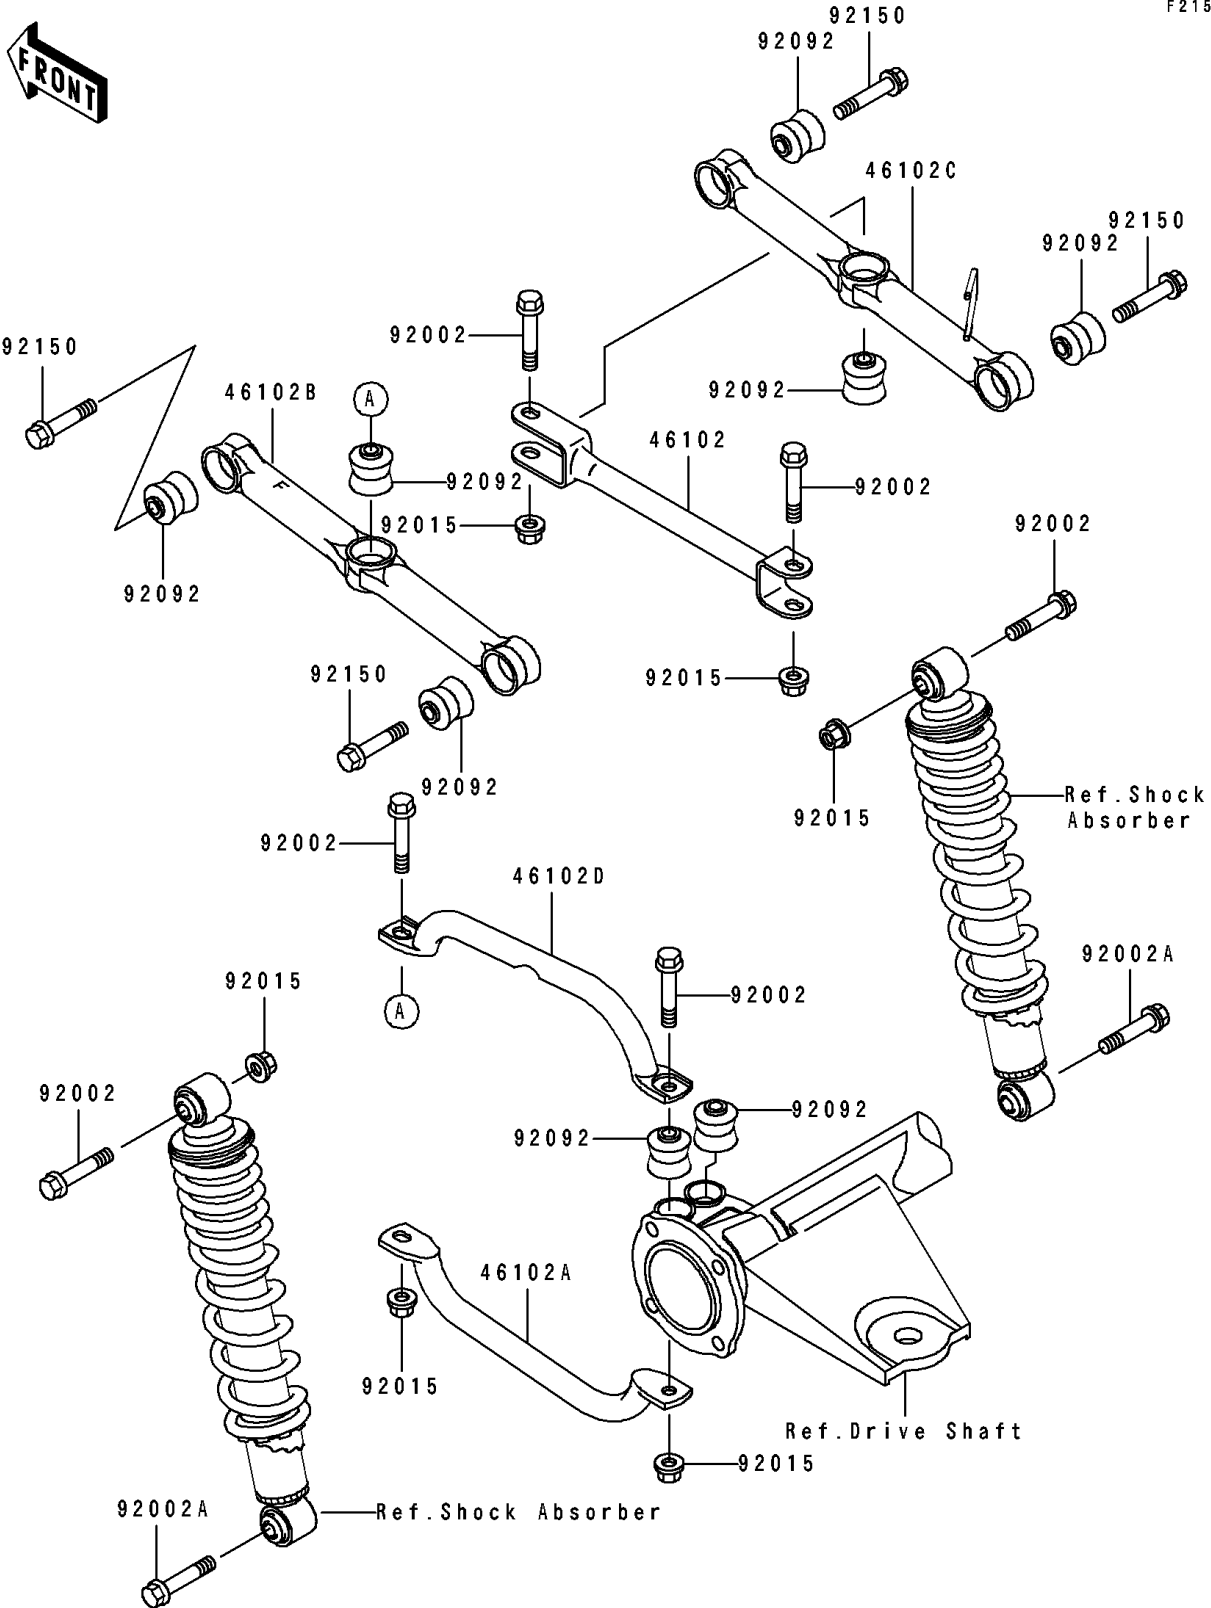

1994 Bayou 400 4X4

PARTS DIAGRAM

Rear Suspension

F2153

1994 Bayou 400 4X4

PARTS LIST

Rear Suspension

ITEM NAME

PART NUMBER

QUANTITY
