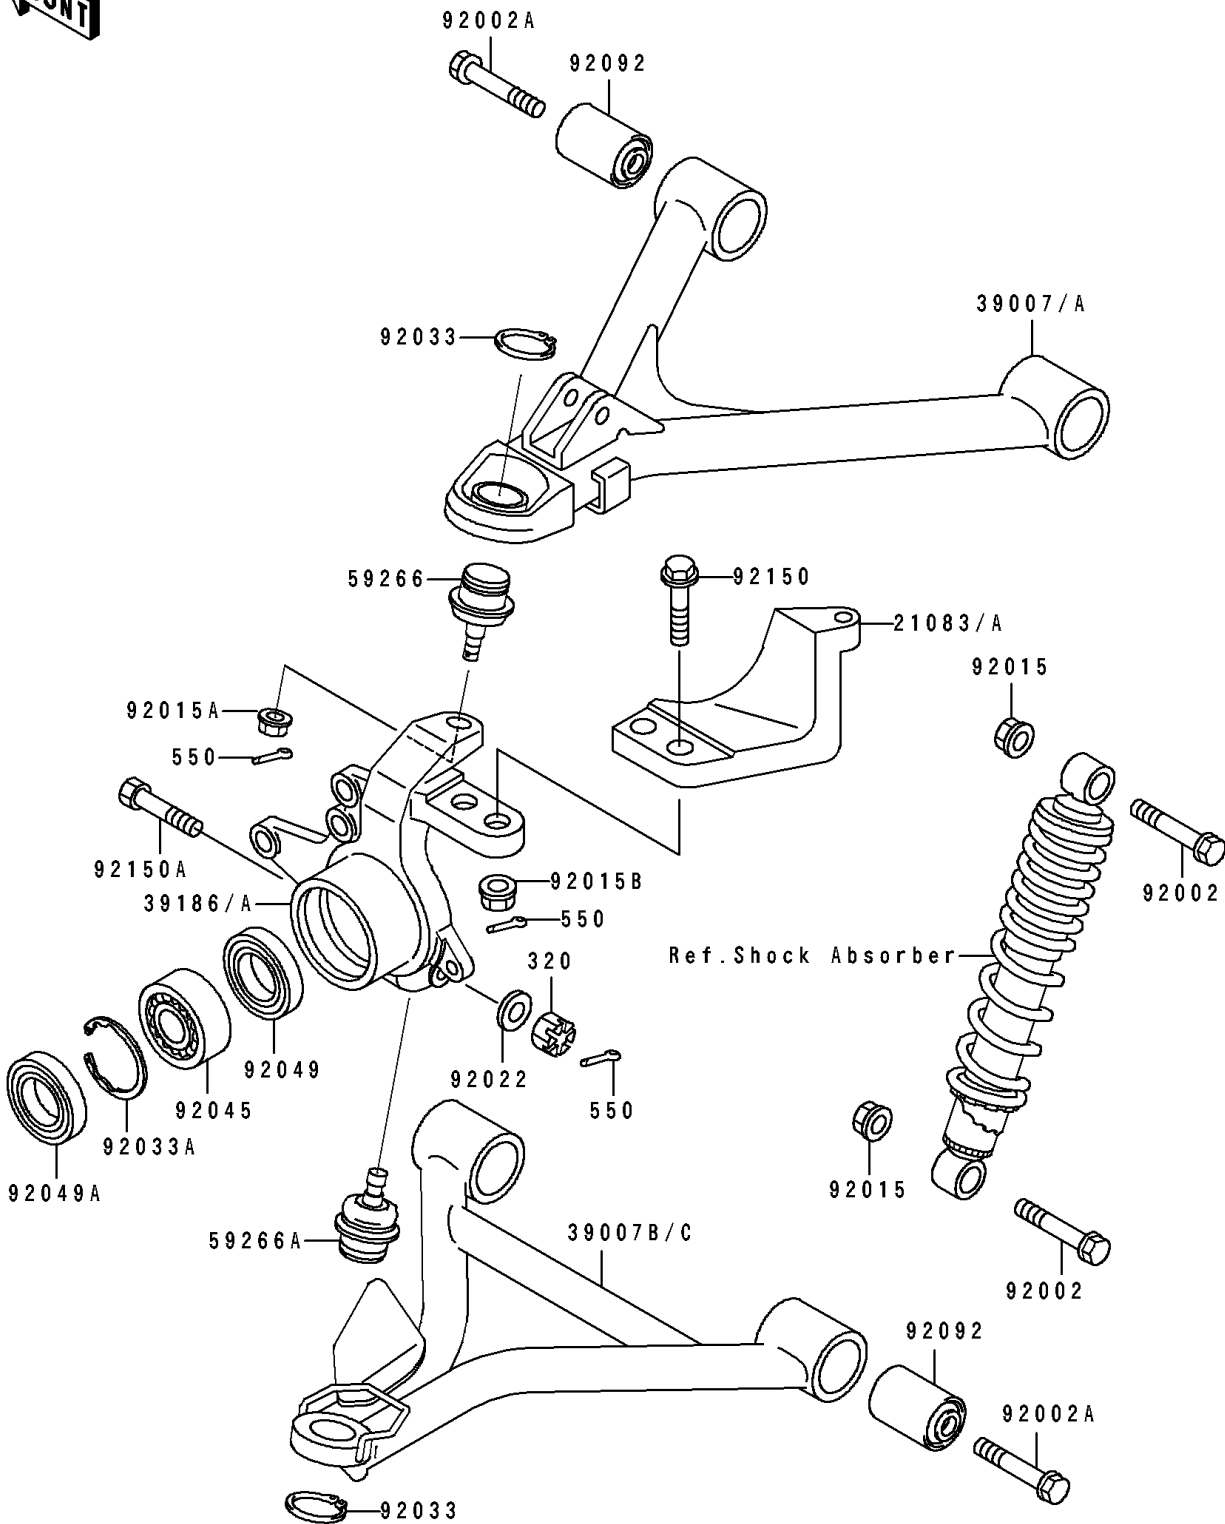

1994 Bayou 400 4X4

PARTS DIAGRAM

Front Suspension

F2152

1994 Bayou 400 4X4

PARTS LIST

Front Suspension

ITEM NAME

PART NUMBER

QUANTITY
