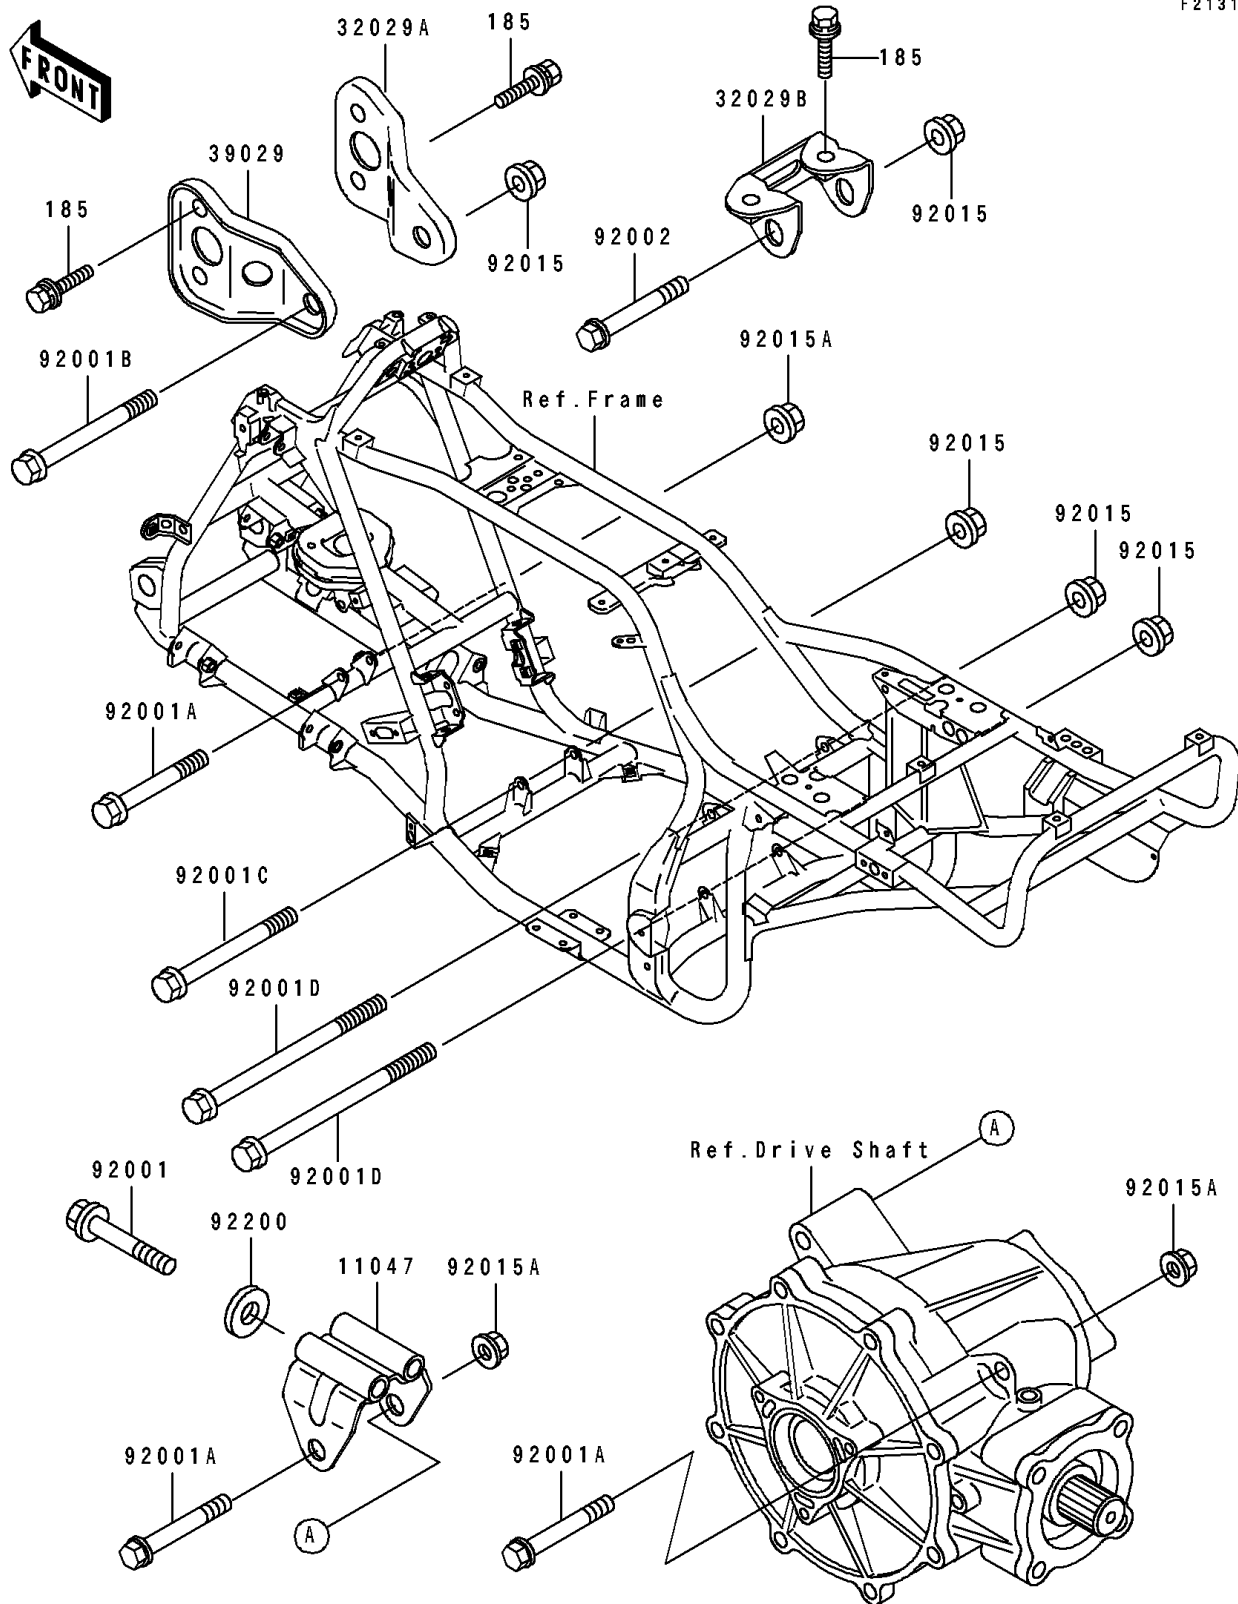

1994 Bayou 400 4X4

PARTS DIAGRAM

Frame Fittings

F2131

1994 Bayou 400 4X4

PARTS LIST

Frame Fittings

ITEM NAME

PART NUMBER

QUANTITY
