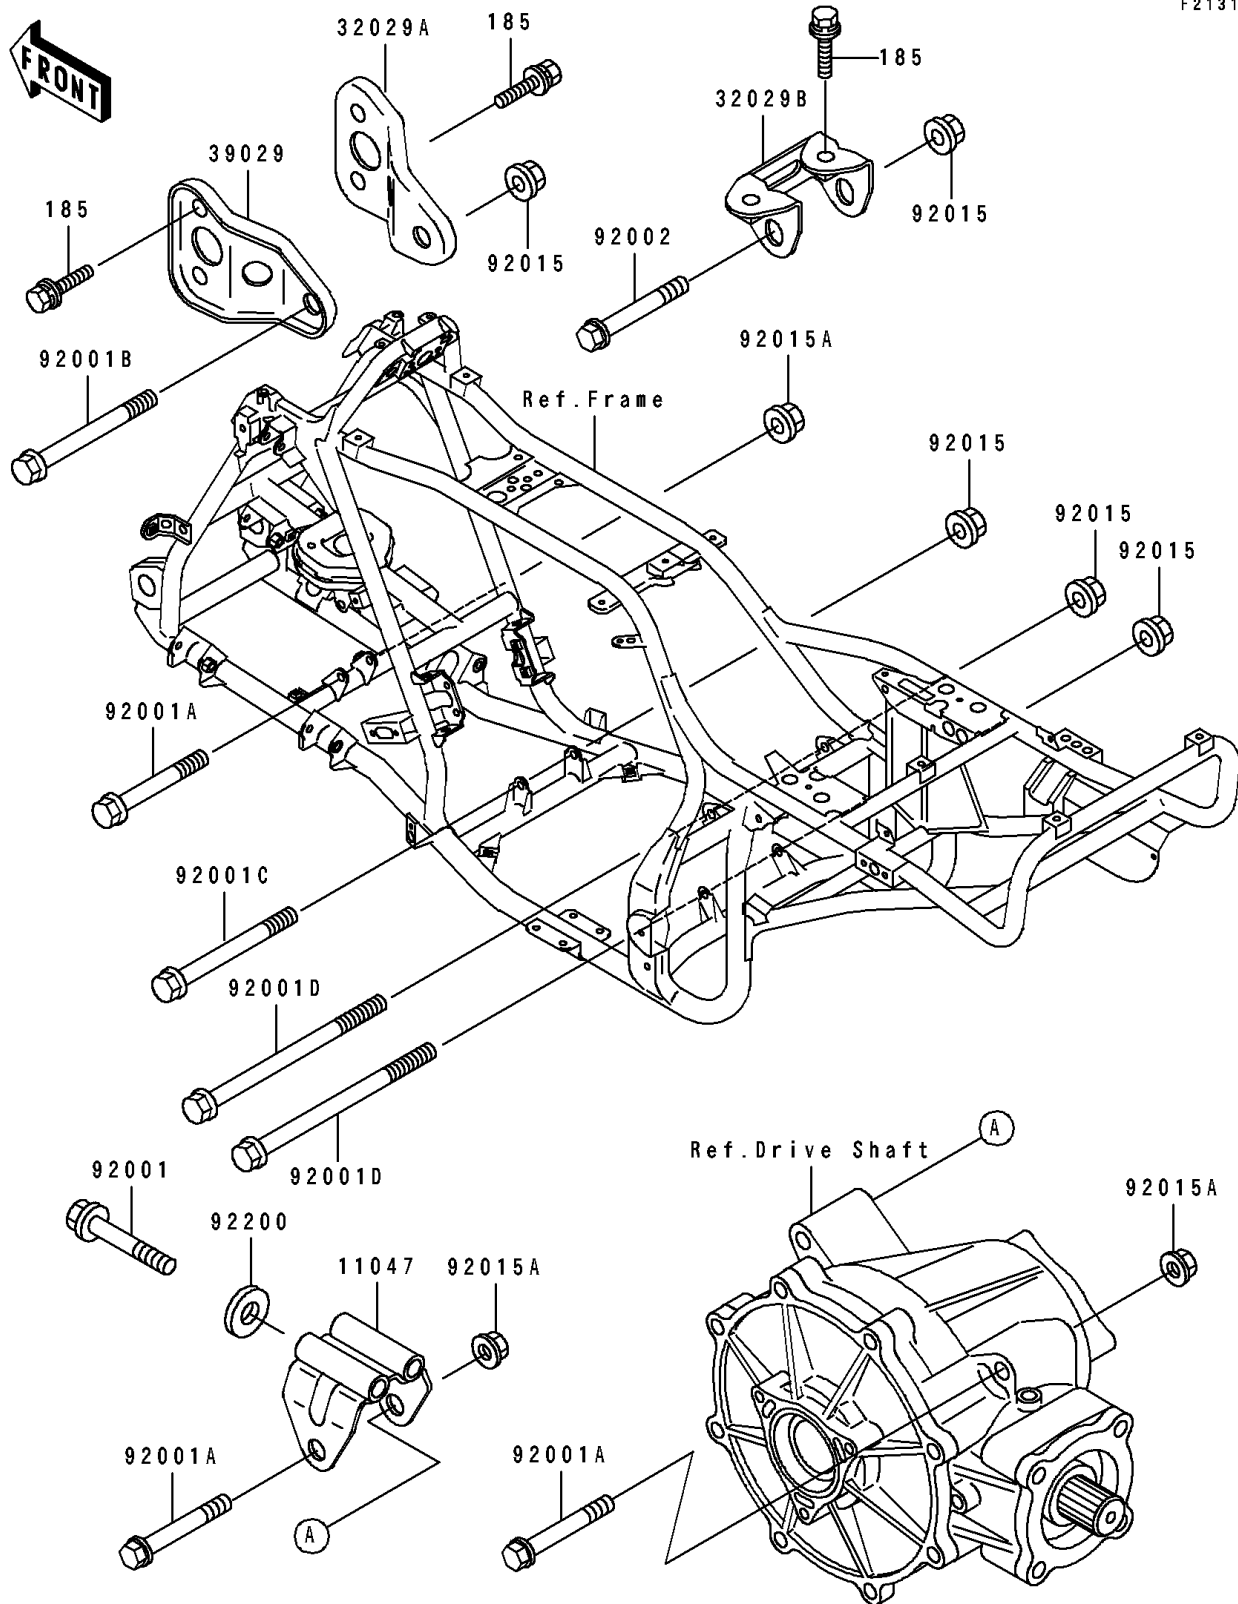

1993 Bayou 400 4X4

PARTS DIAGRAM

Frame Fittings

F2131

1993 Bayou 400 4X4

PARTS LIST

Frame Fittings

ITEM NAME

PART NUMBER

QUANTITY
