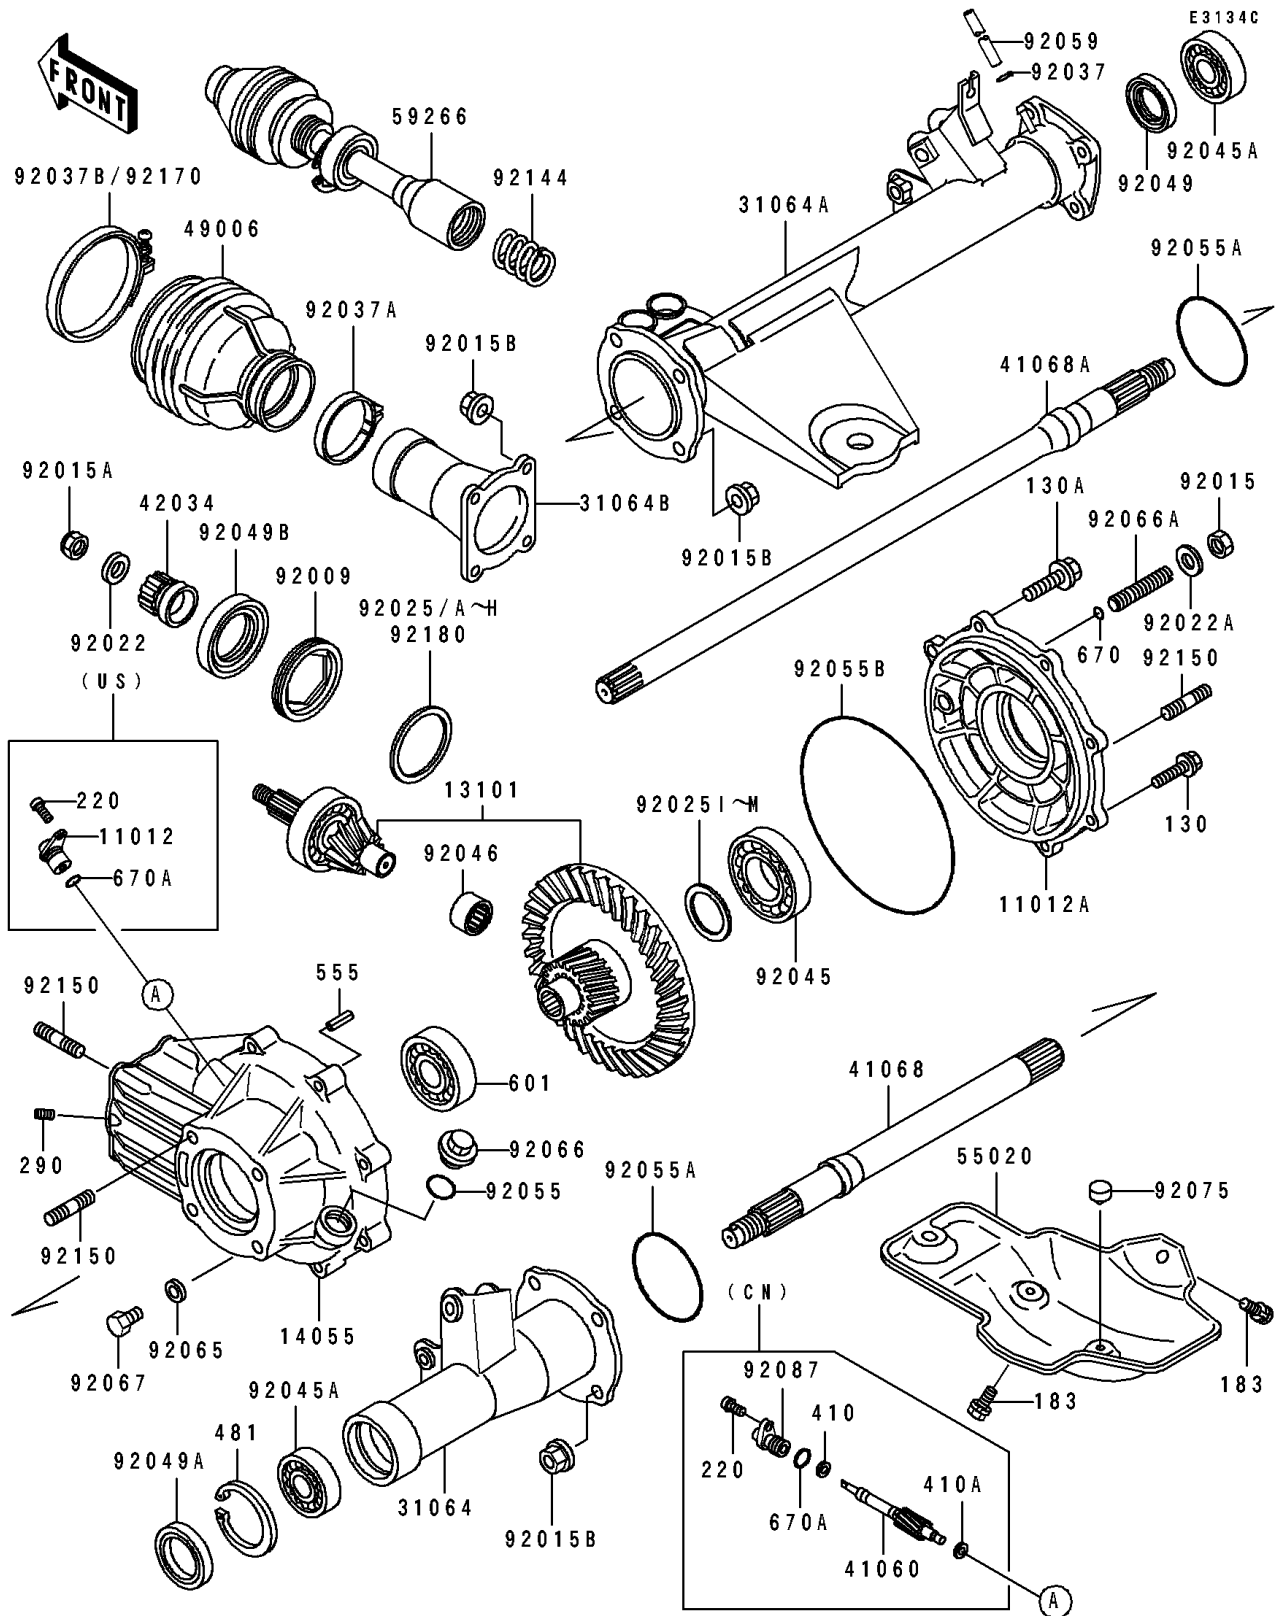

1995 Bayou 400 4X4

PARTS DIAGRAM

Drive Shaft(Rear)

1995 Bayou 400 4X4

PARTS LIST

Drive Shaft(Rear)

ITEM NAME

PART NUMBER

QUANTITY
