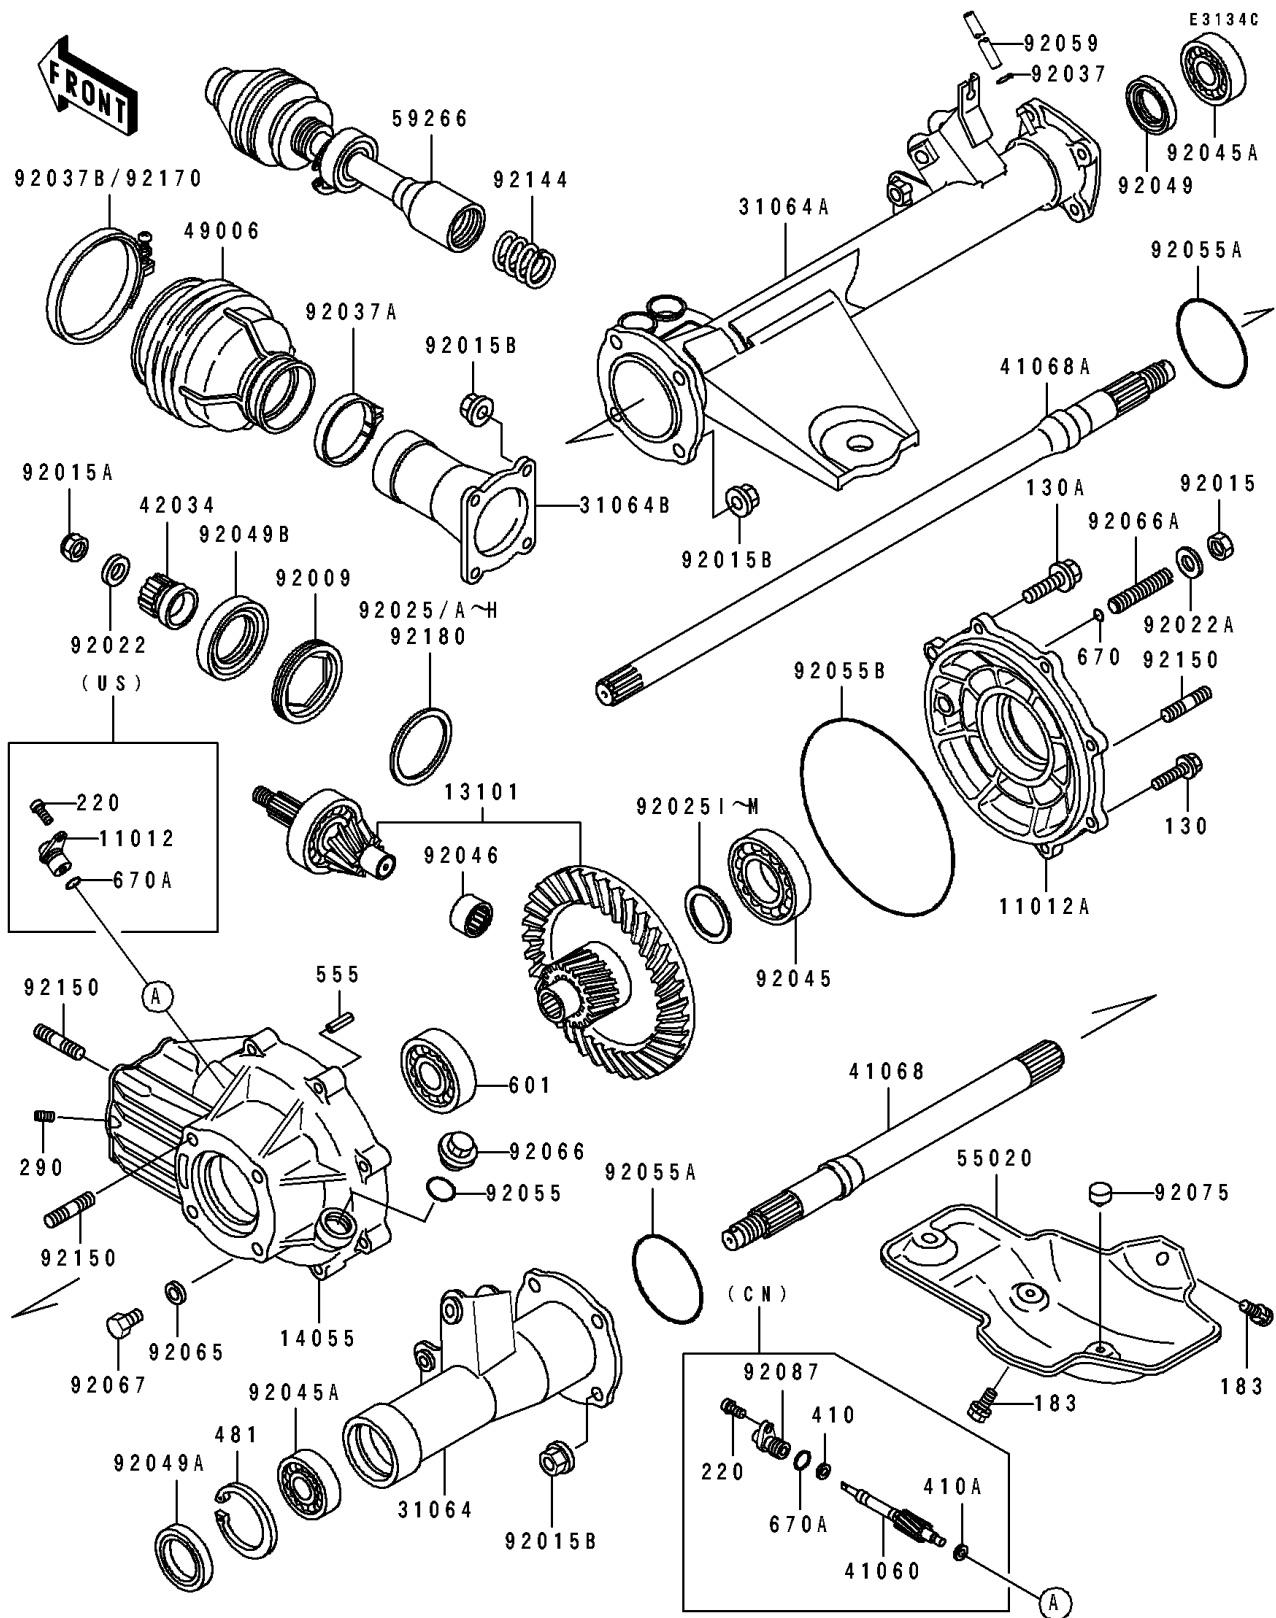

1994 Bayou 400 4X4

PARTS DIAGRAM

Drive Shaft(Rear)

1994 Bayou 400 4X4

PARTS LIST

Drive Shaft(Rear)

ITEM NAME

PART NUMBER

QUANTITY
