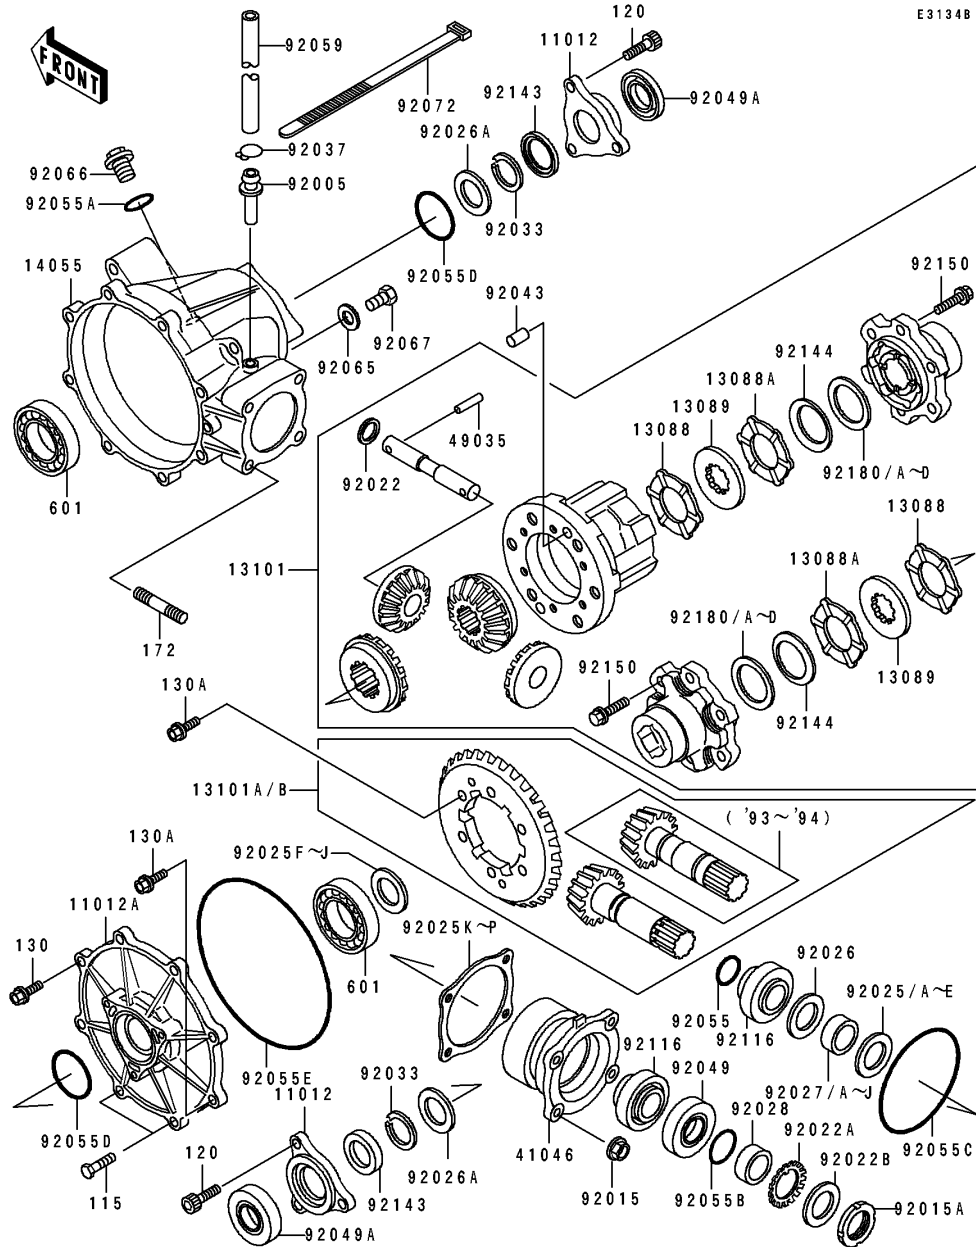

1995 Bayou 400 4X4

PARTS DIAGRAM

Drive Shaft(Differential)

1995 Bayou 400 4X4

PARTS LIST

Drive Shaft(Differential)

ITEM NAME

PART NUMBER

QUANTITY
