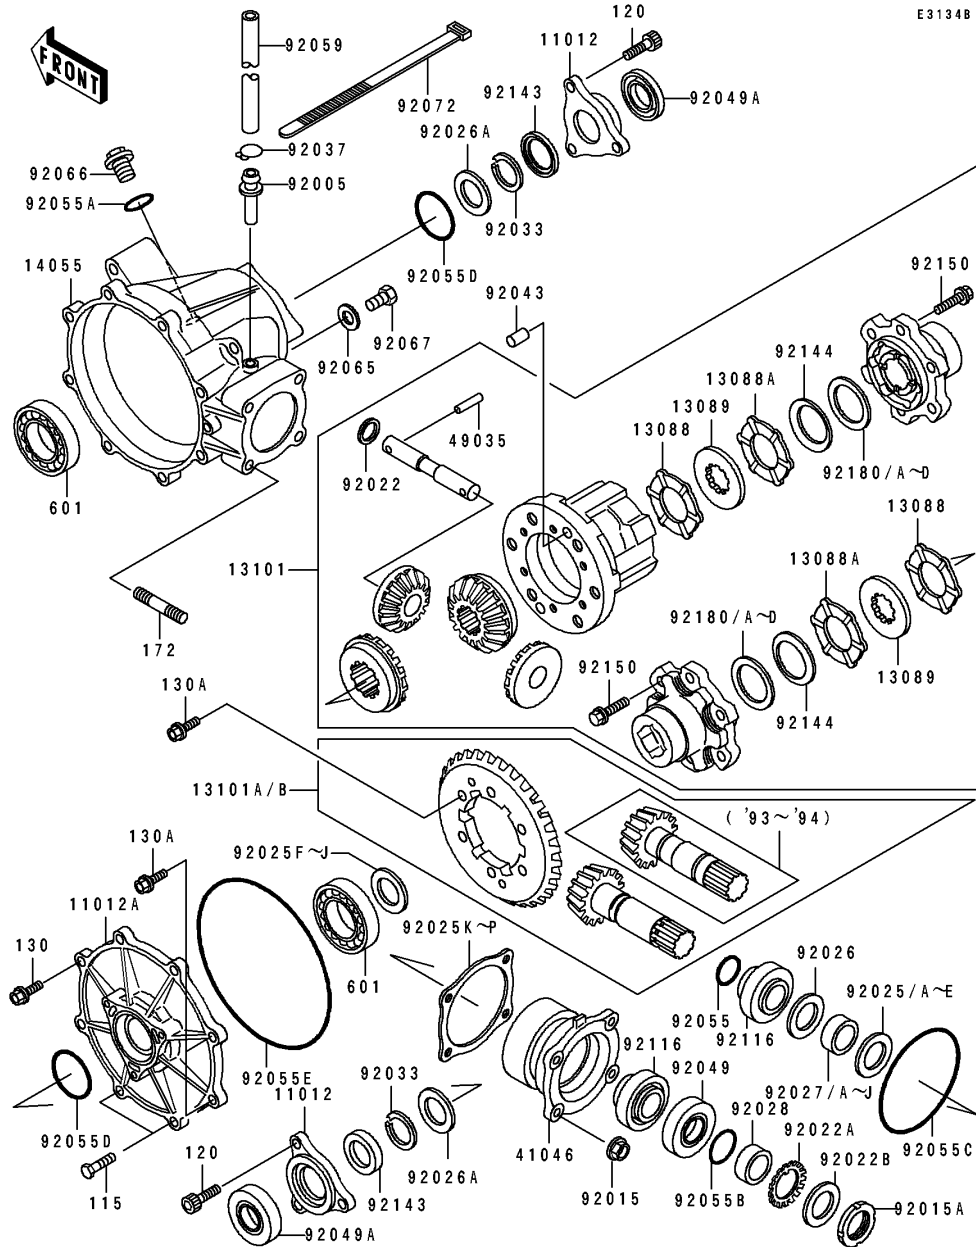

1994 Bayou 400 4X4

PARTS DIAGRAM

Drive Shaft(Differential)

1994 Bayou 400 4X4

PARTS LIST

Drive Shaft(Differential)

ITEM NAME

PART NUMBER

QUANTITY
