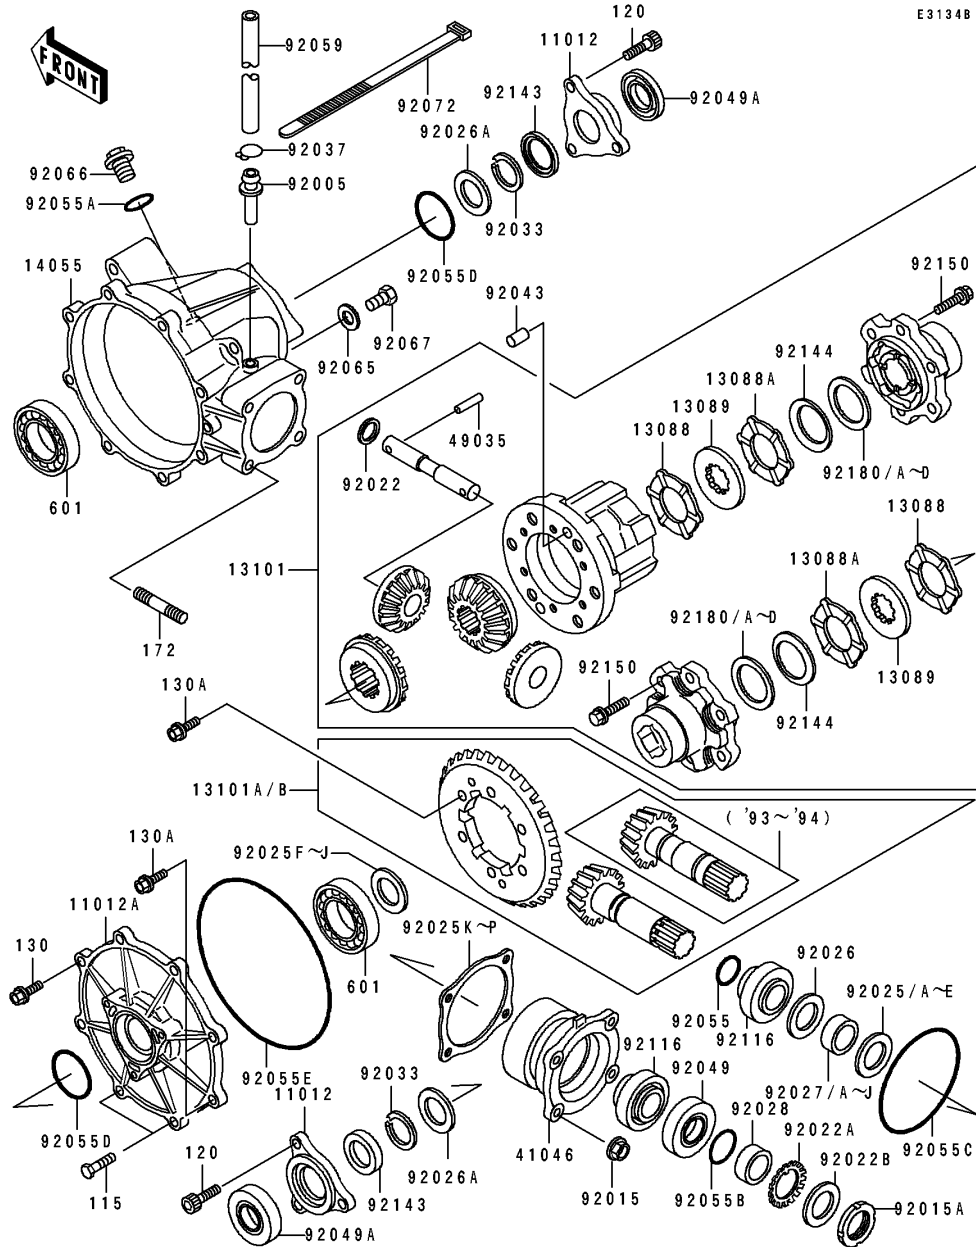

1993 Bayou 400 4X4

PARTS DIAGRAM

Drive Shaft(Differential)

1993 Bayou 400 4X4

PARTS LIST

Drive Shaft(Differential)

ITEM NAME

PART NUMBER

QUANTITY
