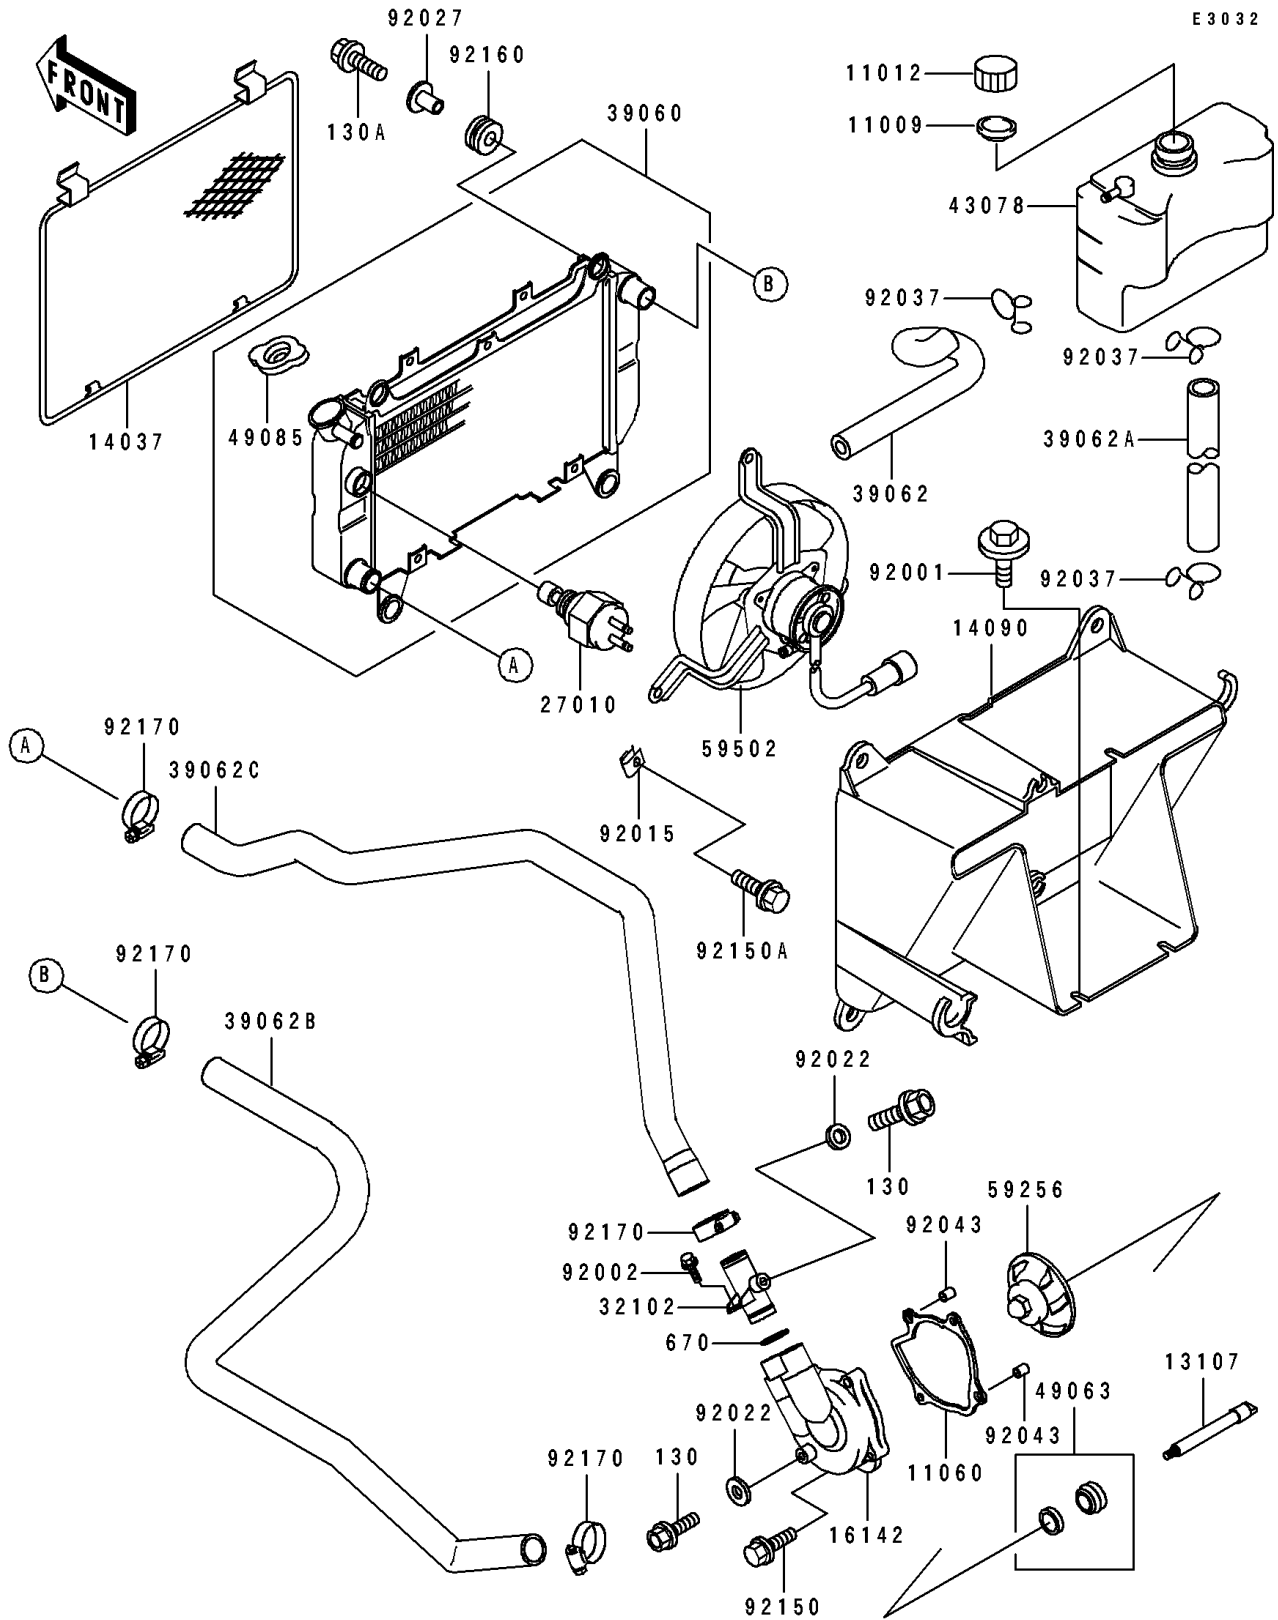

1994 Bayou 400 4X4

PARTS DIAGRAM

Radiator

1994 Bayou 400 4X4

PARTS LIST

Radiator

ITEM NAME	PART NUMBER	QUANTITY
GASKET,RESERVOIR TANK CAP (Ref # 11009)	11009-1145	1
CAP (Ref # 11012)	11012-1084	1
GASKET,PUMP COVER (Ref # 11060)	11060-1308	1
SHAFT,WATER PUMP (Ref # 13107)	13107-1287	1
SCREEN (Ref # 14037)	14037-1153	1
COVER,RADIATOR (Ref # 14090)	14090-1491	1
COVER-PUMP (Ref # 16142)	16142-1083	1
SWITCH,FAN (Ref # 27010)	27010-1202	1
PIPE,CYLINDER (Ref # 32102)	32102-1719	1
RADIATOR (Ref # 39060)	39060-1110	1
HOSE-COOLING (Ref # 39062)	39062-1257	1
HOSE-COOLING,5.5X10.5X420 (Ref # 39062A)	39062-1586	1
HOSE-COOLING,HEAD-RADIATOR (Ref # 39062B)	39062-1587	1
HOSE-COOLING,RADIATOR-PUMP (Ref # 39062C)	39062-1588	1
RESERVOIR (Ref # 43078)	43078-1146	1
SEAL-MECHANICAL (Ref # 49063)	49063-1054	1
CAP-ASSY-PRESSURE (Ref # 49085)	49085-1066	1
IMPELLER (Ref # 59256)	59256-1060	1
FAN-ASSY (Ref # 59502)	59502-1102	1
BOLT,6X16 (Ref # 92001)	92001-1950	2
BOLT,6X12 (Ref # 92002)	92002-1569	1
NUT (Ref # 92015)	92015-1487	3
WASHER,6.2X11X1 (Ref # 92022)	92022-304	2
COLLAR (Ref # 92027)	92027-1956	4
CLAMP,TUBE (Ref # 92037)	92037-147	3
PIN,DOWEL,8X10 (Ref # 92043)	92043-1302	2
BOLT,6X30 (Ref # 92150)	92150-1021	4
BOLT,6X12 (Ref # 92150A)	92150-1186	3
DAMPER (Ref # 92160)	92160-1007	4

1994 Bayou 400 4X4

PARTS LIST

Radiator

ITEM NAME	PART NUMBER	QUANTITY
CLAMP (Ref # 92170)	92170-1497	4
BOLT-FLANGED (Ref # 130)	130J0610	2
BOLT-FLANGED,8X30 (Ref # 130A)	130J0830	4
O RING,18MM (Ref # 670)	670B2018	1