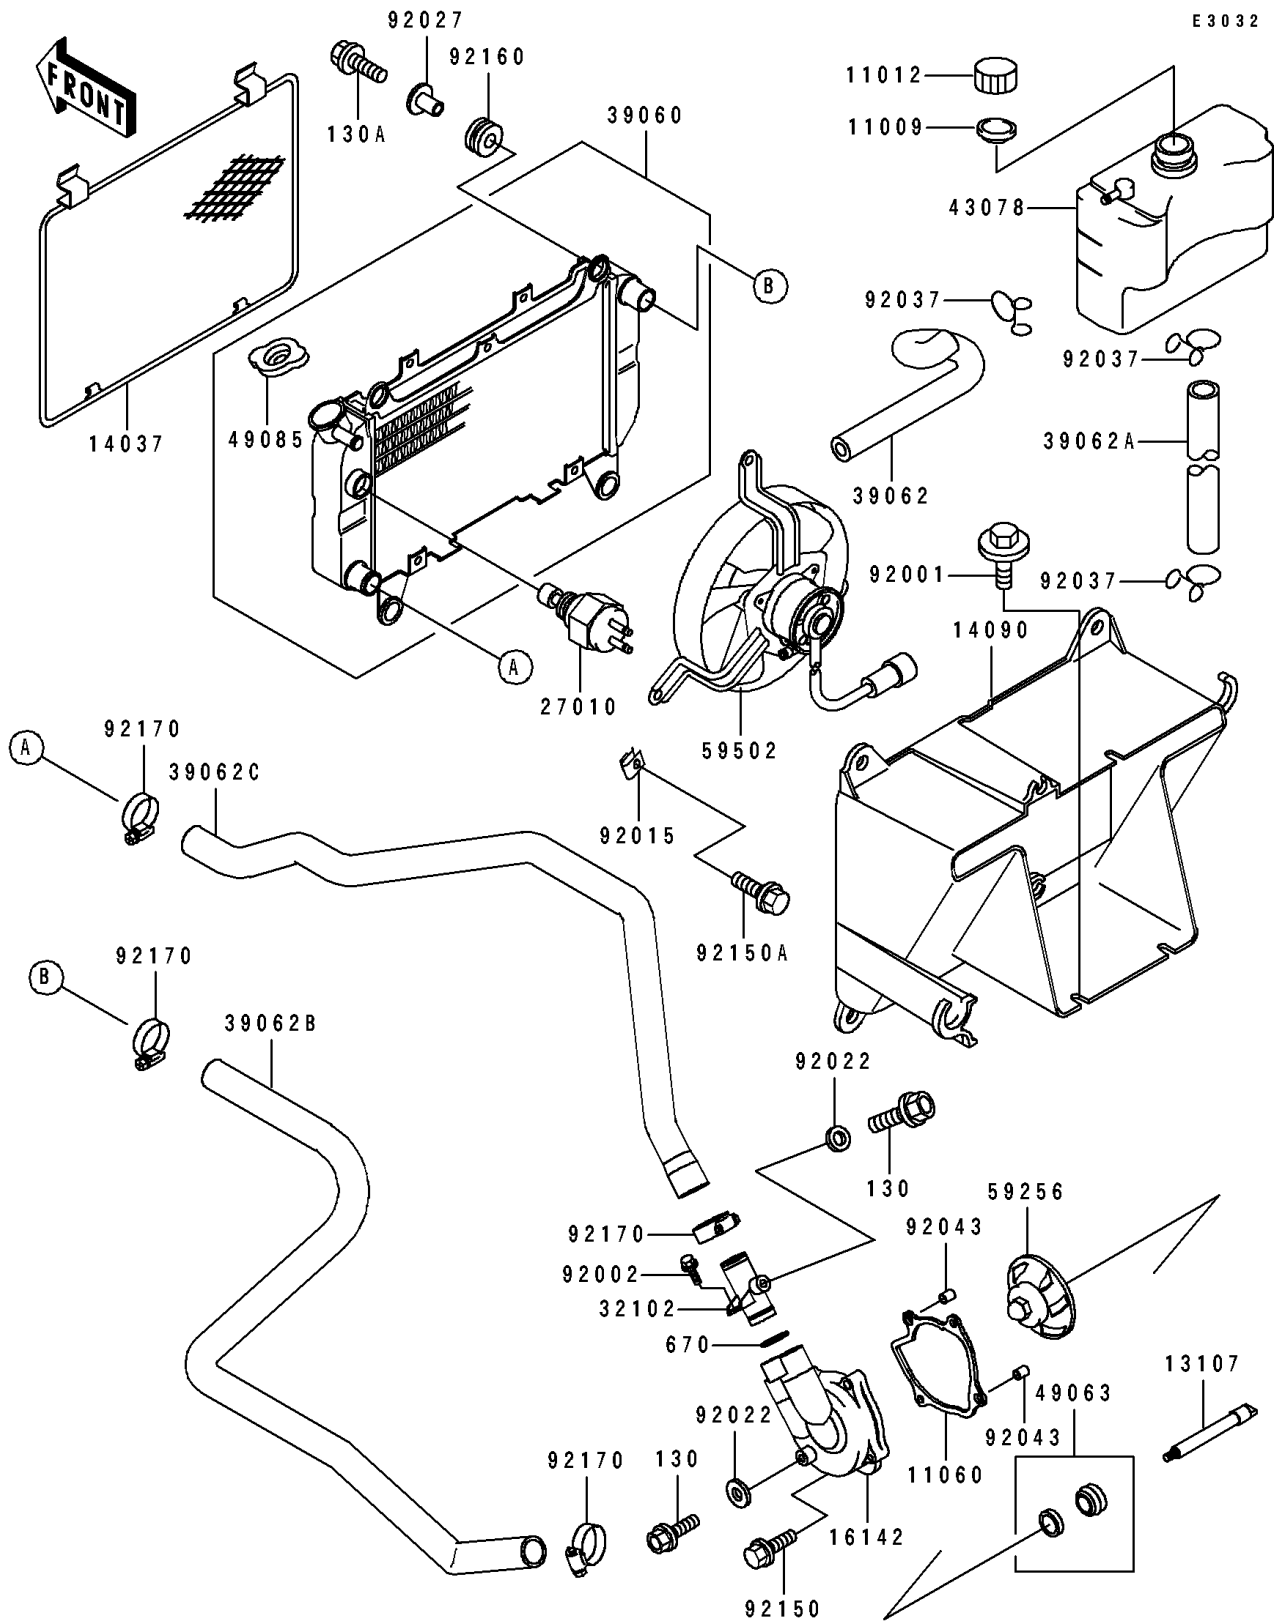

1993 Bayou 400 4X4

PARTS DIAGRAM

Radiator

1993 Bayou 400 4X4

PARTS LIST

Radiator

ITEM NAME	PART NUMBER	QUANTITY
GASKET,RESERVOIR TANK CAP (Ref # 11009)	11009-1145	1
CAP (Ref # 11012)	11012-1084	1
GASKET,PUMP COVER (Ref # 11060)	11060-1308	1
SHAFT,WATER PUMP (Ref # 13107)	13107-1287	1
SCREEN (Ref # 14037)	14037-1153	1
COVER,RADIATOR (Ref # 14090)	14090-1491	1
COVER-PUMP (Ref # 16142)	16142-1083	1
SWITCH,FAN (Ref # 27010)	27010-1202	1
PIPE,CYLINDER (Ref # 32102)	32102-1719	1
RADIATOR (Ref # 39060)	39060-1110	1
HOSE-COOLING (Ref # 39062)	39062-1257	1
HOSE-COOLING,5.5X10.5X420 (Ref # 39062A)	39062-1586	1
HOSE-COOLING,HEAD-RADIATOR (Ref # 39062B)	39062-1587	1
HOSE-COOLING,RADIATOR-PUMP (Ref # 39062C)	39062-1588	1
RESERVOIR (Ref # 43078)	43078-1146	1
SEAL-MECHANICAL (Ref # 49063)	49063-1054	1
CAP-ASSY-PRESSURE (Ref # 49085)	49085-1066	1
IMPELLER (Ref # 59256)	59256-1060	1
FAN-ASSY (Ref # 59502)	59502-1102	1
BOLT,6X16 (Ref # 92001)	92001-1950	2
BOLT,6X12 (Ref # 92002)	92002-1569	1
NUT (Ref # 92015)	92015-1487	3
WASHER,6.2X11X1 (Ref # 92022)	92022-304	2
COLLAR (Ref # 92027)	92027-1956	4
CLAMP,TUBE (Ref # 92037)	92037-147	3
PIN,DOWEL,8X10 (Ref # 92043)	92043-1302	2
BOLT,6X30 (Ref # 92150)	92150-1021	4
BOLT,6X12 (Ref # 92150A)	92150-1186	3
DAMPER (Ref # 92160)	92160-1007	4

1993 Bayou 400 4X4

PARTS LIST

Radiator

ITEM NAME	PART NUMBER	QUANTITY
CLAMP (Ref # 92170)	92170-1497	4
BOLT-FLANGED (Ref # 130)	130J0610	2
BOLT-FLANGED,8X30 (Ref # 130A)	130J0830	4
O RING,18MM (Ref # 670)	670B2018	1