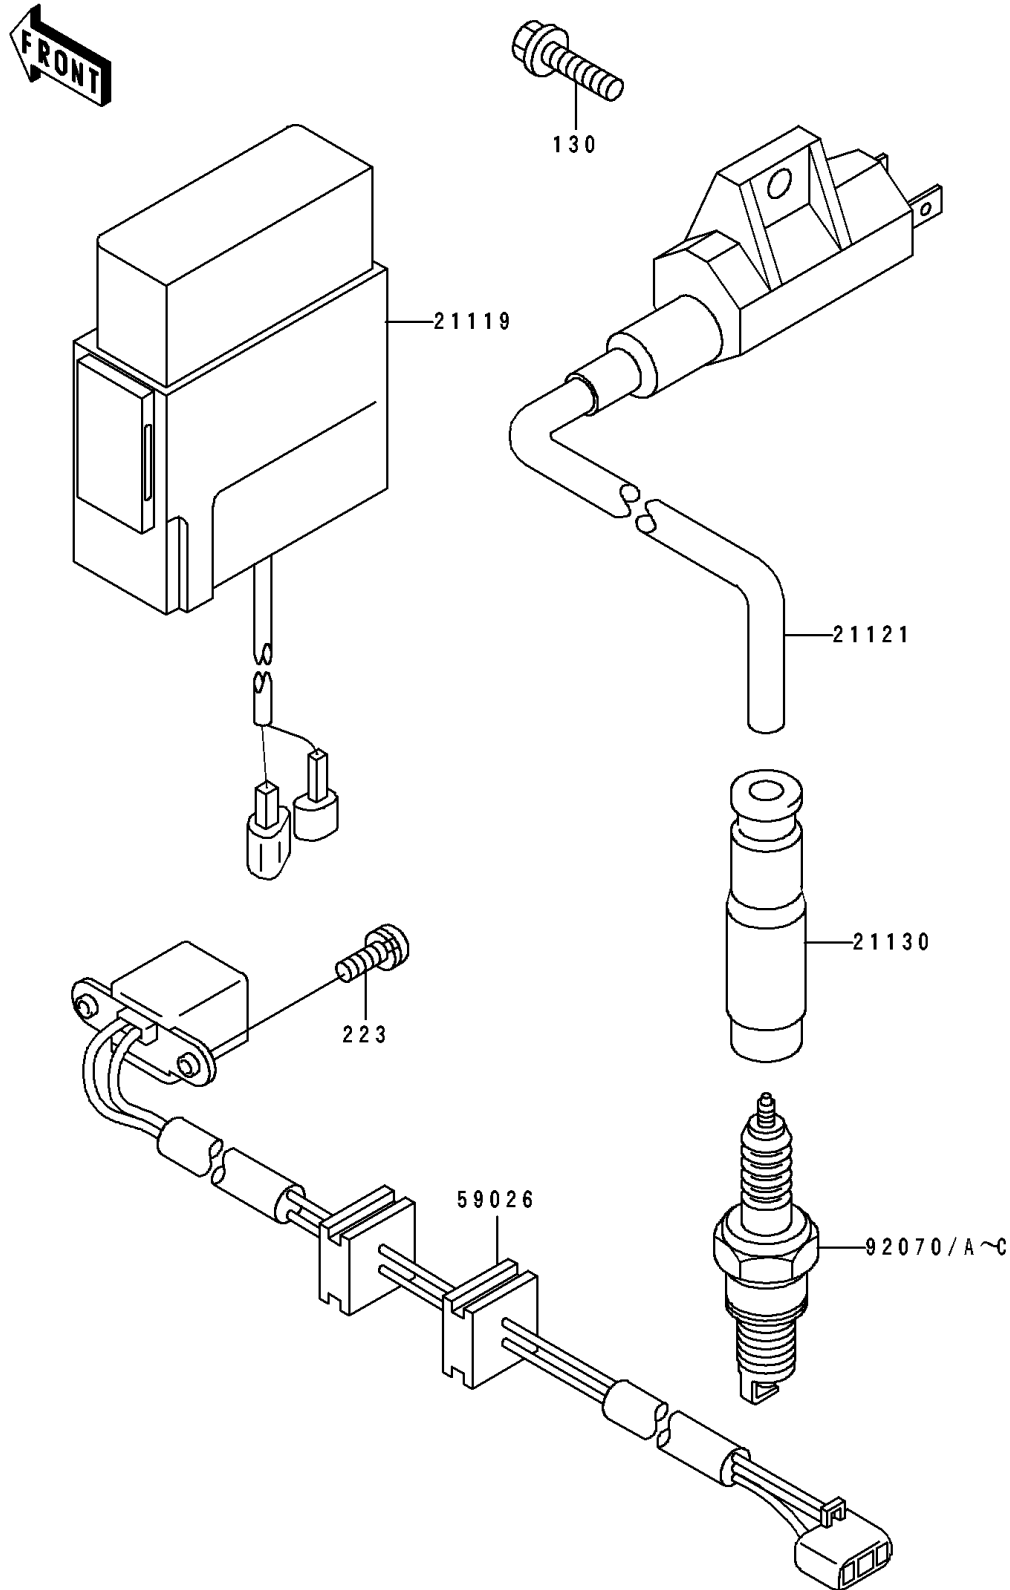

1995 Bayou 400 4X4

PARTS DIAGRAM

Ignition System

E 1830

1995 Bayou 400 4X4

PARTS LIST

Ignition System

ITEM NAME	PART NUMBER	QUANTITY
IGNITER (Ref # 21119)	21119-1341	1
COIL-IGNITION (Ref # 21121)	21121-1160	1
CAP-SPARK PLUG (Ref # 21130)	21130-1071	1
COIL-PULSING (Ref # 59026)	59026-1110	1
PLUG-SPARK,DPR8EA-9(NGK) (Ref # 92070)	92070-1065	1
PLUG-SPARK,DP8EA-9(NGK) (Ref # 92070A)	92070-1066	1
PLUG-SPARK,X24EPR-U9(ND) (Ref # 92070B)		1
PLUG-SPARK,X24EP-U9(ND) (Ref # 92070C)		1
BOLT-FLANGED (Ref # 130)	130D0616	1
SCREW-PAN-WS-CROS (Ref # 223)	223B0514	2