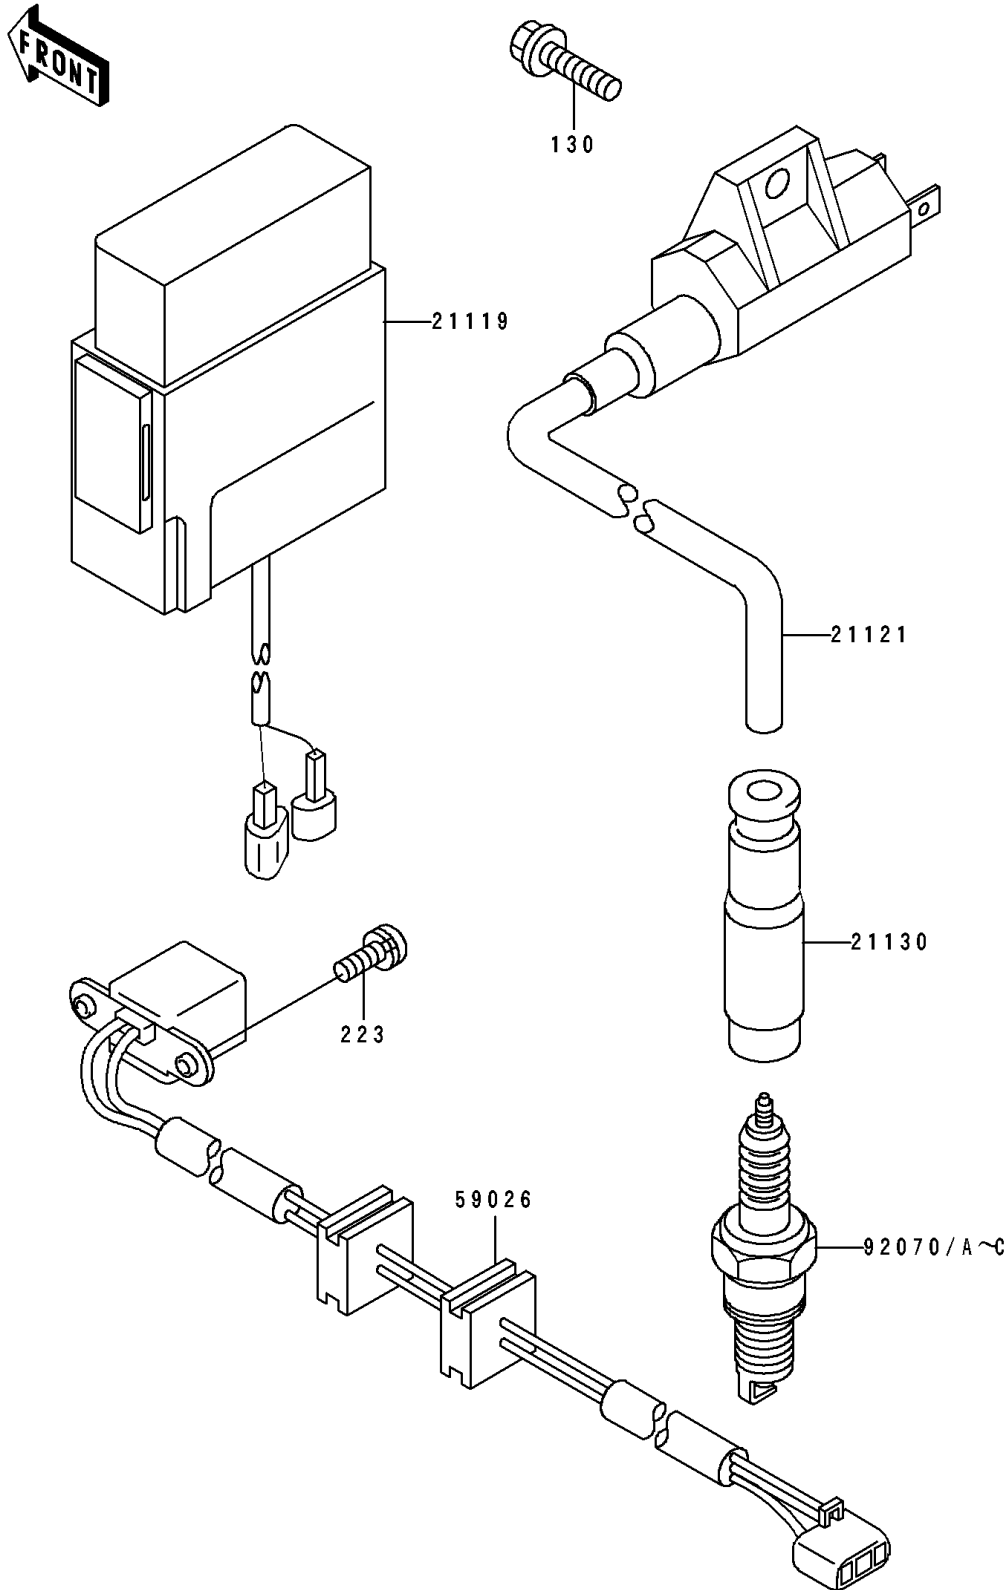

1993 Bayou 400 4X4

PARTS DIAGRAM

Ignition System

E 1830

1993 Bayou 400 4X4

PARTS LIST

Ignition System

ITEM NAME

PART NUMBER

QUANTITY
