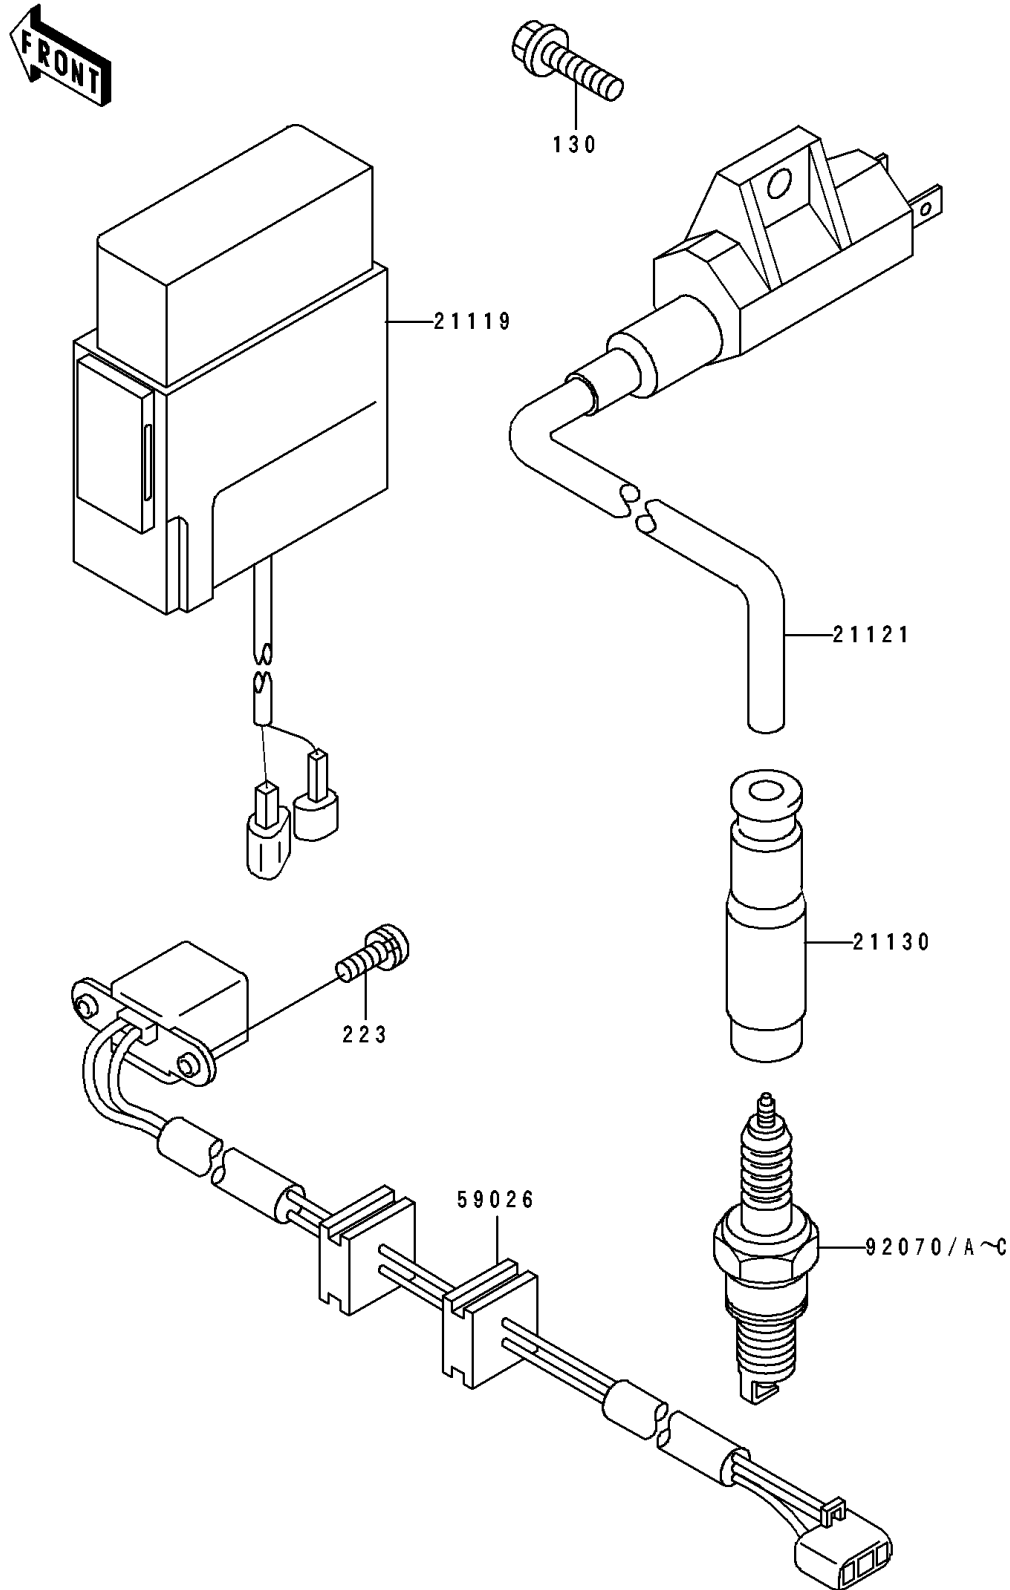

1994 Bayou 400 4X4

PARTS DIAGRAM

Ignition System

E 1830

1994 Bayou 400 4X4

PARTS LIST

Ignition System

ITEM NAME	PART NUMBER	QUANTITY
IGNITER (Ref # 21119)	21119-1341	1
COIL-IGNITION (Ref # 21121)	21121-1160	1
CAP-SPARK PLUG (Ref # 21130)	21130-1071	1
COIL-PULSING (Ref # 59026)	59026-1110	1
PLUG-SPARK,DPR8EA-9(NGK) (Ref # 92070)	92070-1065	1
PLUG-SPARK,DP8EA-9(NGK) (Ref # 92070A)	92070-1066	1
PLUG-SPARK,X24EPR-U9(ND) (Ref # 92070B)		1
PLUG-SPARK,X24EP-U9(ND) (Ref # 92070C)		1
BOLT-FLANGED (Ref # 130)	130D0616	1
SCREW-PAN-WS-CROS (Ref # 223)	223B0514	2