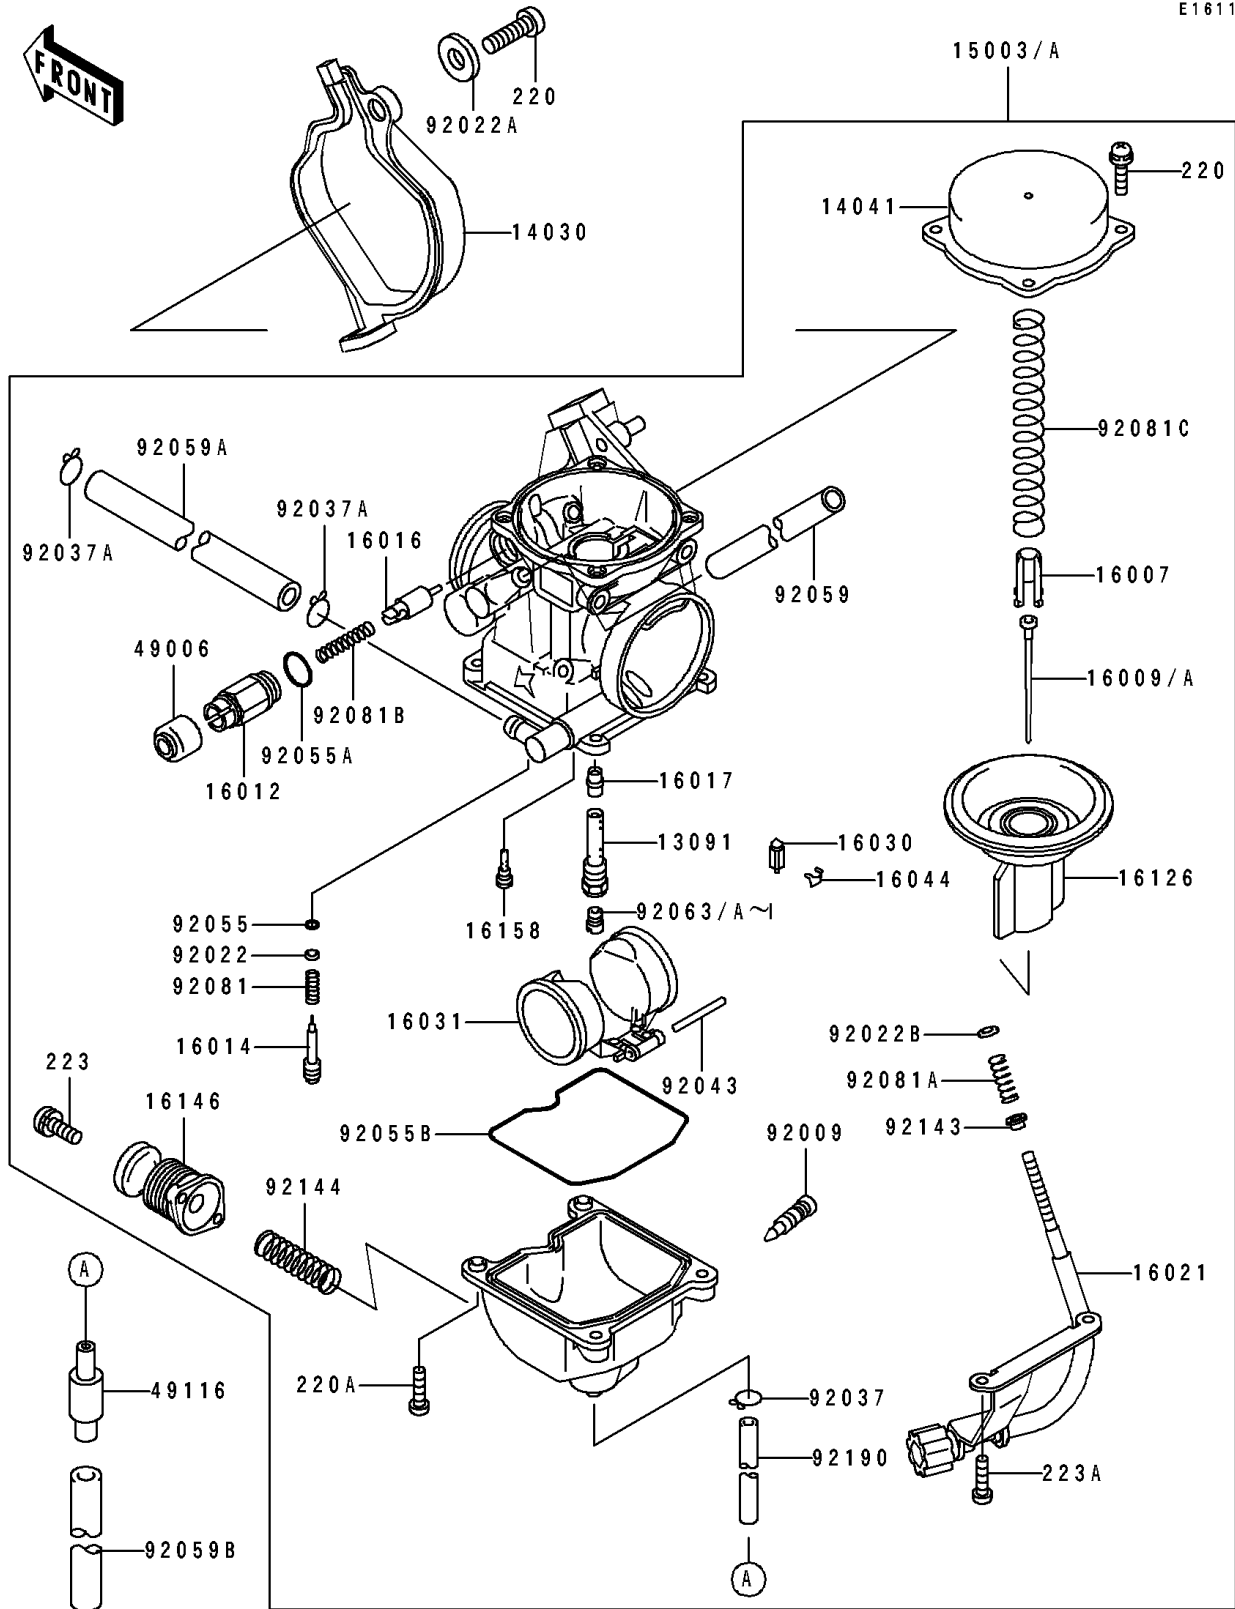

1995 Bayou 400 4X4

PARTS DIAGRAM

Carburetor

E1611