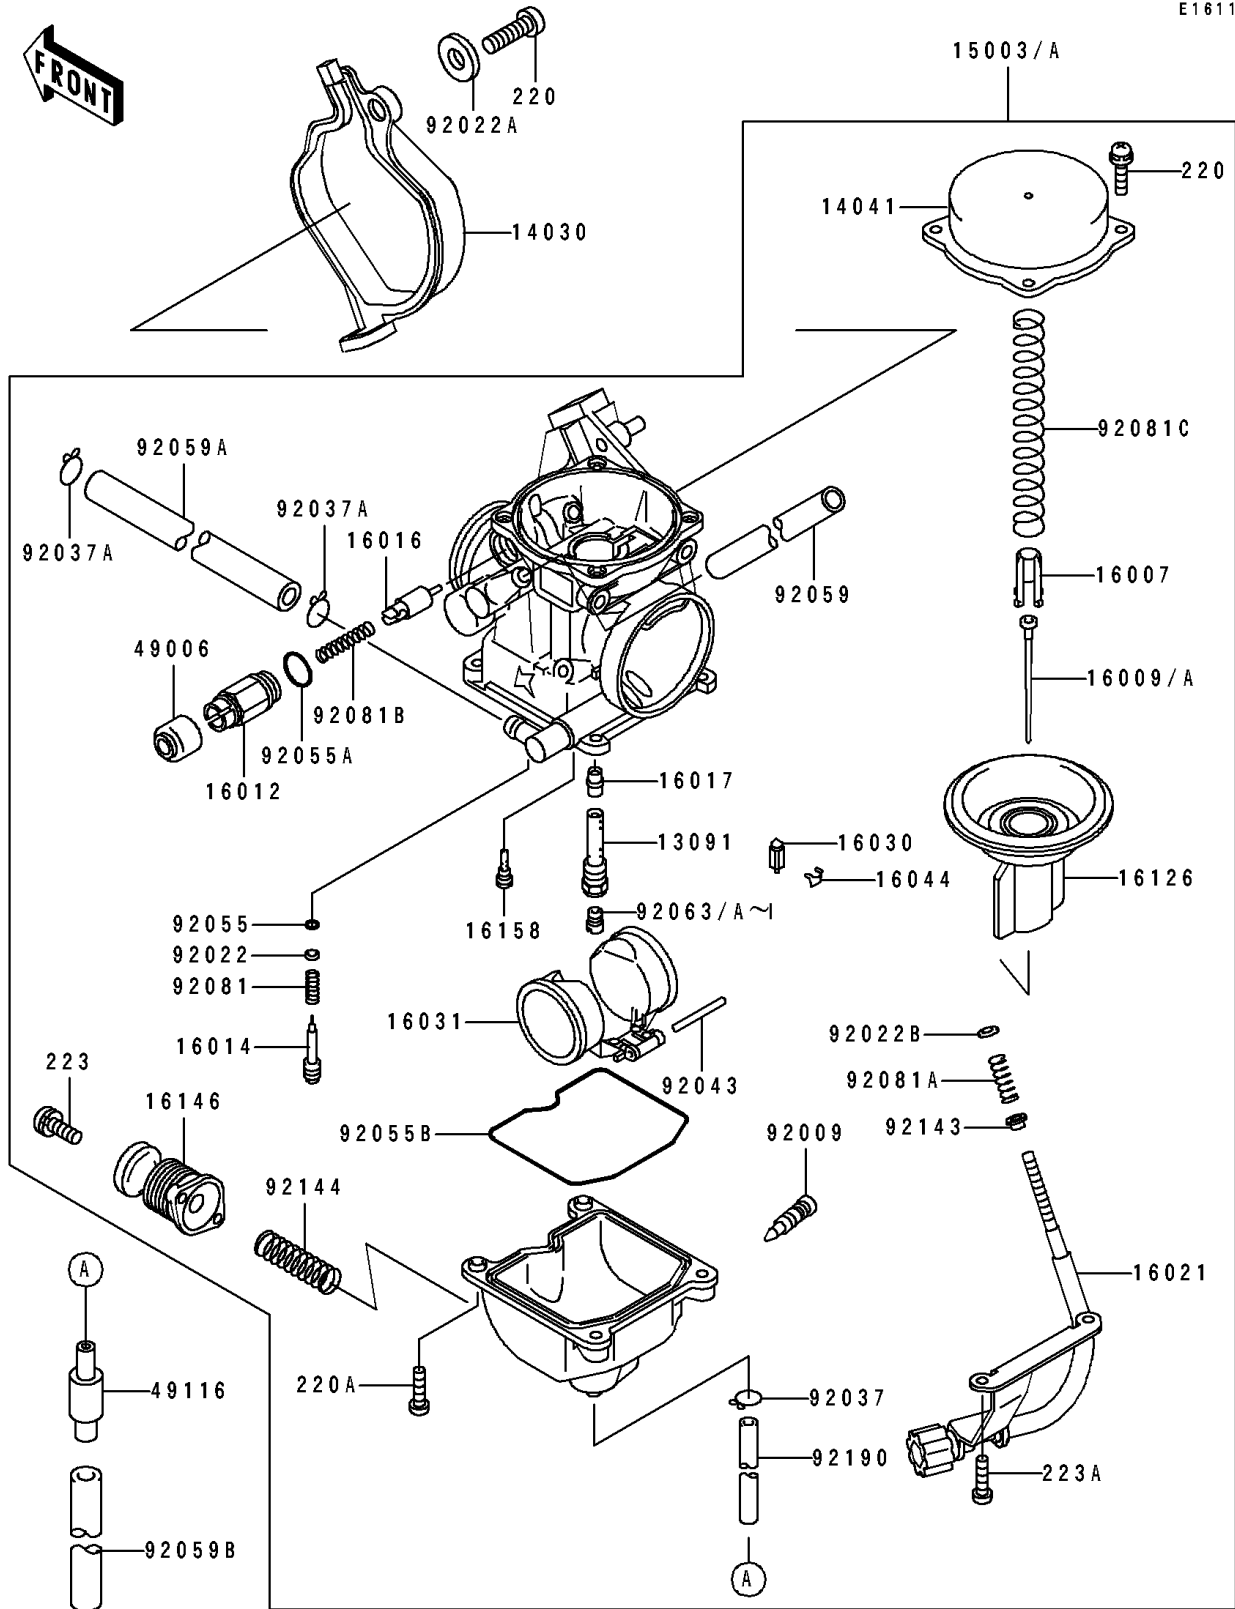

1993 Bayou 400 4X4

PARTS DIAGRAM

Carburetor

E1611