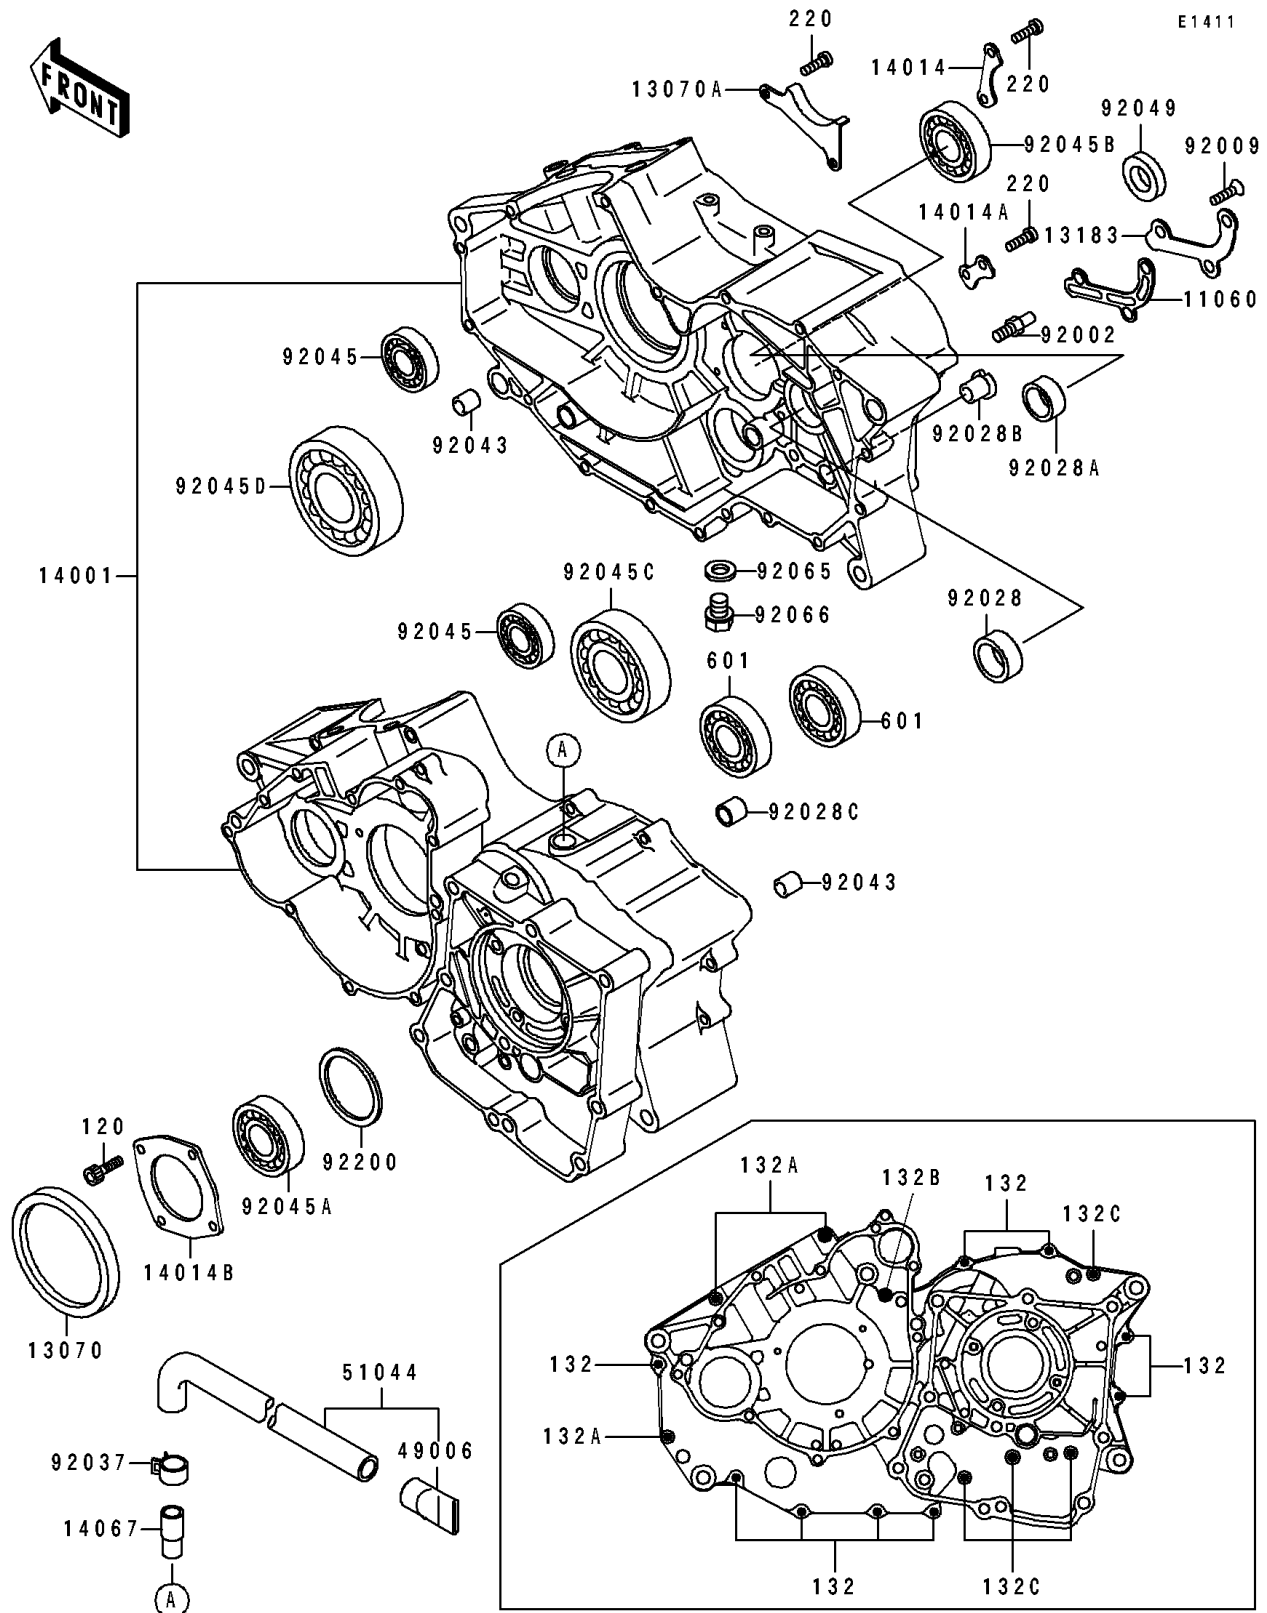

1994 Bayou 400 4X4

PARTS DIAGRAM

Crankcase

1994 Bayou 400 4X4

PARTS LIST

Crankcase

ITEM NAME

PART NUMBER

QUANTITY
