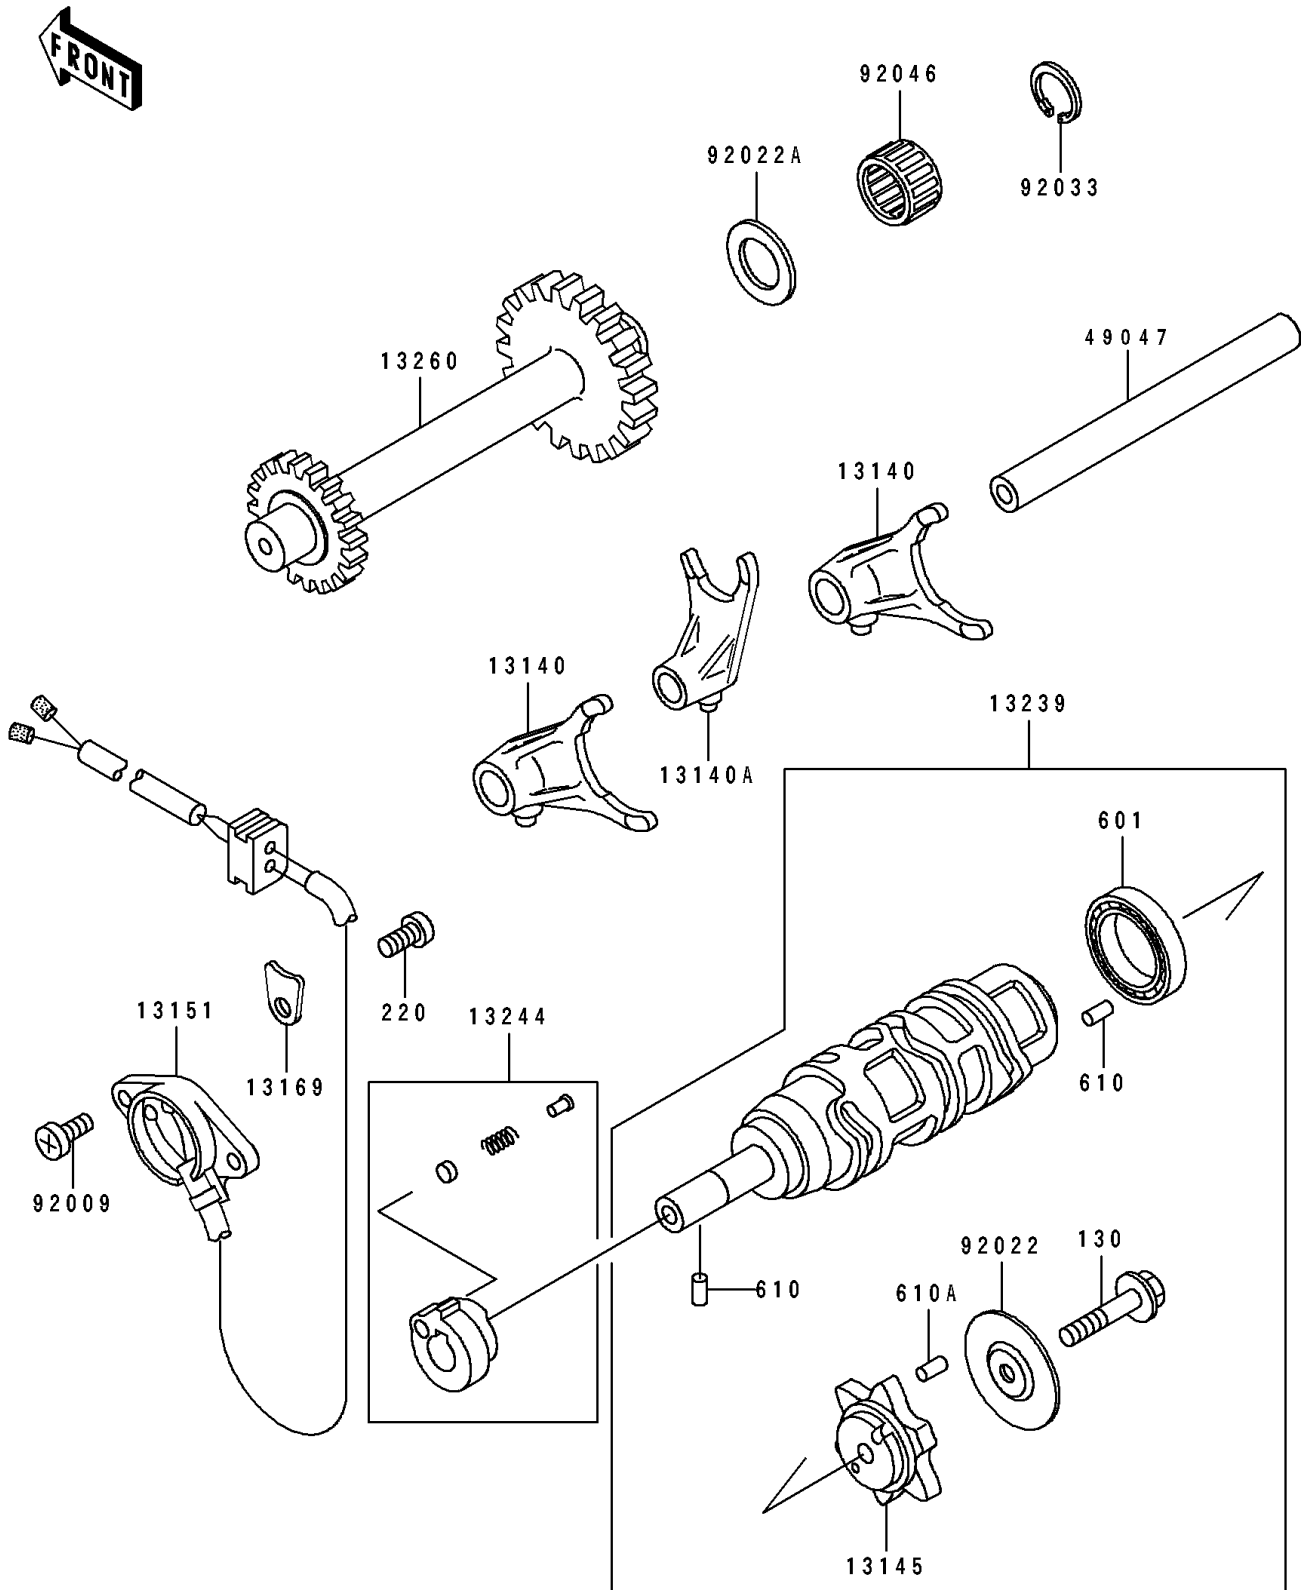

1994 Bayou 400 4X4

PARTS DIAGRAM

Gear Change Drum/Shift Fork(s)

E1362

1994 Bayou 400 4X4

PARTS LIST

Gear Change Drum/Shift Fork(s)

ITEM NAME

PART NUMBER

QUANTITY
