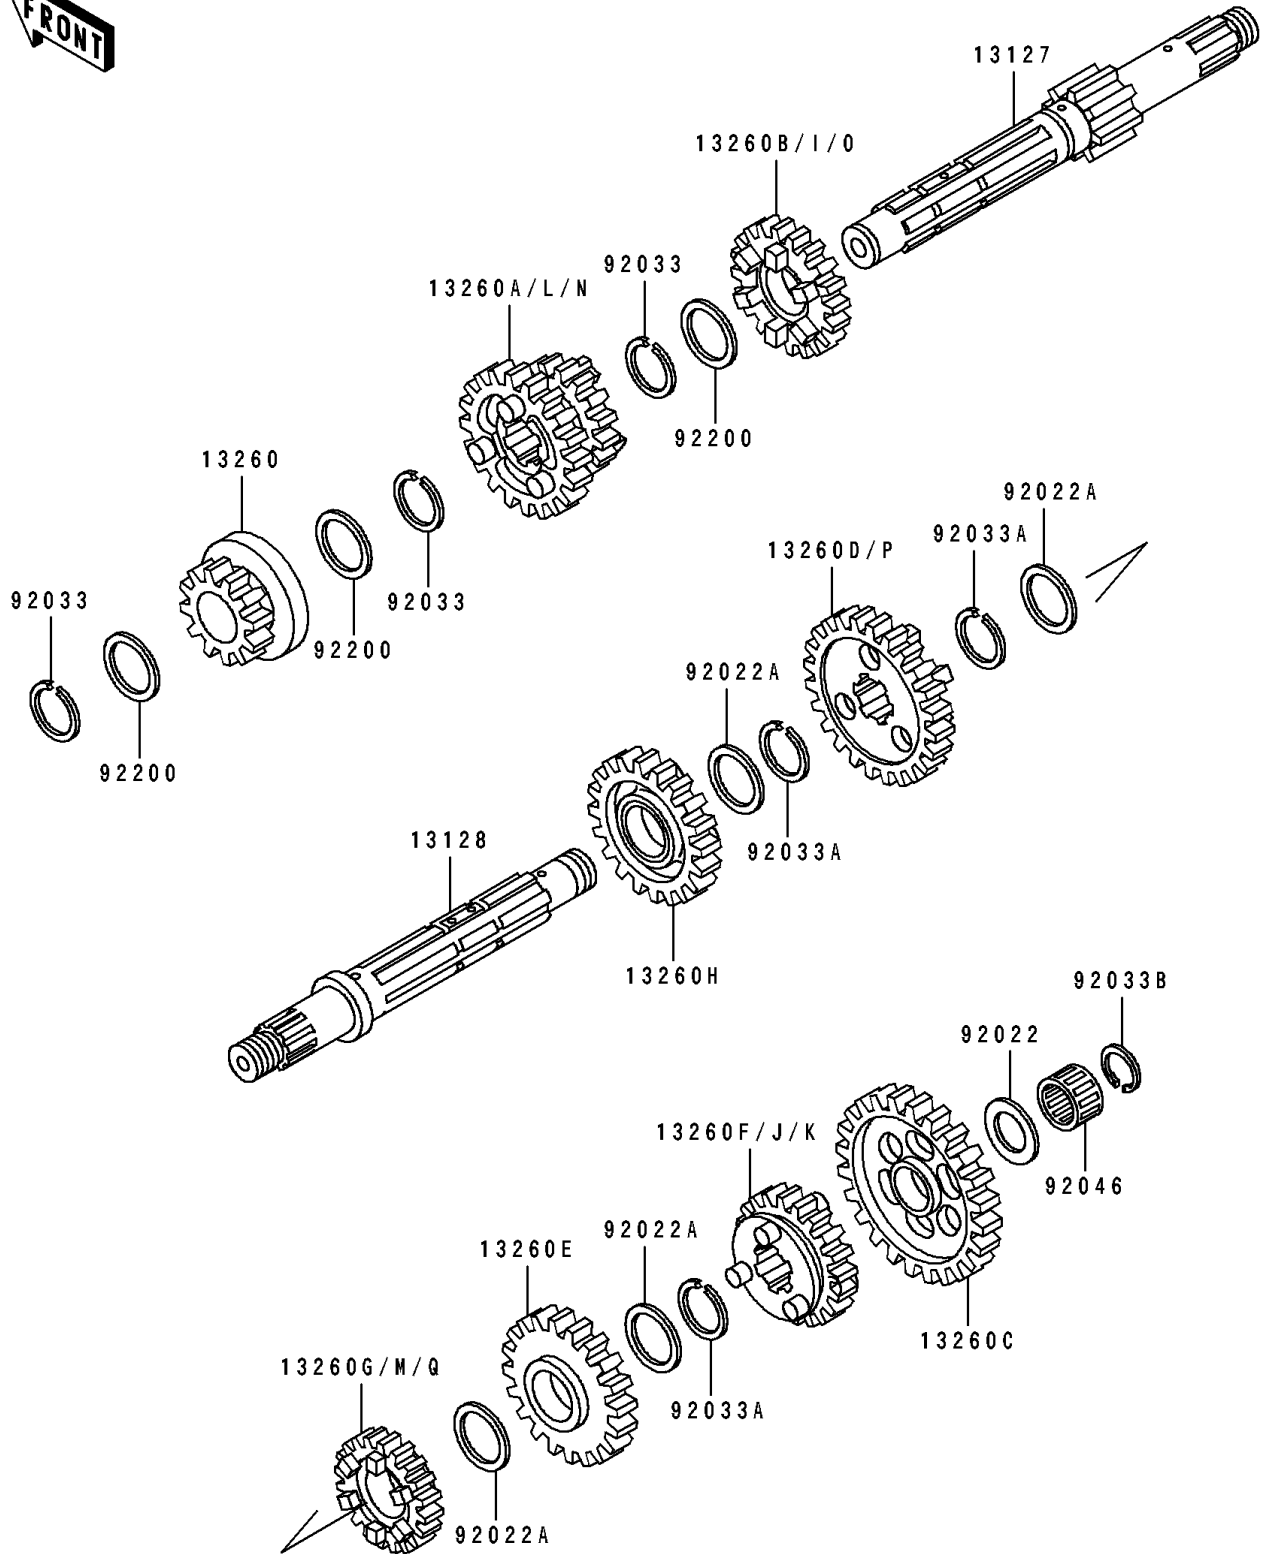

1995 Bayou 400 4X4

PARTS DIAGRAM

Transmission

E1361

1995 Bayou 400 4X4

PARTS LIST

Transmission

ITEM NAME	PART NUMBER	QUANTITY
SHAFT-TRANSMISSION INPUT,11T (Ref # 13127)	13127-1211	1
SHAFT-TRANSMISSION OUTPUT (Ref # 13128)	13128-1185	1
GEAR,INPUT 2ND,16T (Ref # 13260)	13260-1211	1
GEAR,OUTPUT LOW,42T (Ref # 13260C)	13260-1214	1
GEAR,OUTPUT 3RD,32T (Ref # 13260E)	13260-1216	1
GEAR,REVERSE,31T (Ref # 13260H)	13260-1219	1
GEAR,OUTPUT 4TH,27T (Ref # 13260J)	13260-1449	1
GEAR,INPUT 3RD&TOP,21T&34T (Ref # 13260N)	13260-1522	1
GEAR,INPUT 4TH,26T (Ref # 13260O)	13260-1523	1
GEAR,OUTPUT 2ND,36T (Ref # 13260P)	13260-1524	1
GEAR,OUTPUT TOP,26T (Ref # 13260Q)	13260-1525	1
WASHER,20.5X30X1,STEEL (Ref # 92022)	92022-112	1
WASHER,25.3X30X0.5 (Ref # 92022A)	92022-159	4
RING-SNAP,20X25.5X1.2 (Ref # 92033)	92033-025	3
RING-SNAP,24MM (Ref # 92033A)	92033-026	3
RING-SNAP,18MM (Ref # 92033B)	92033-029	1
BEARING-NEEDLE,KT202614 (Ref # 92046)	92046-1170	1
WASHER,22.3X29X1.0 (Ref # 92200)	92200-1125	3