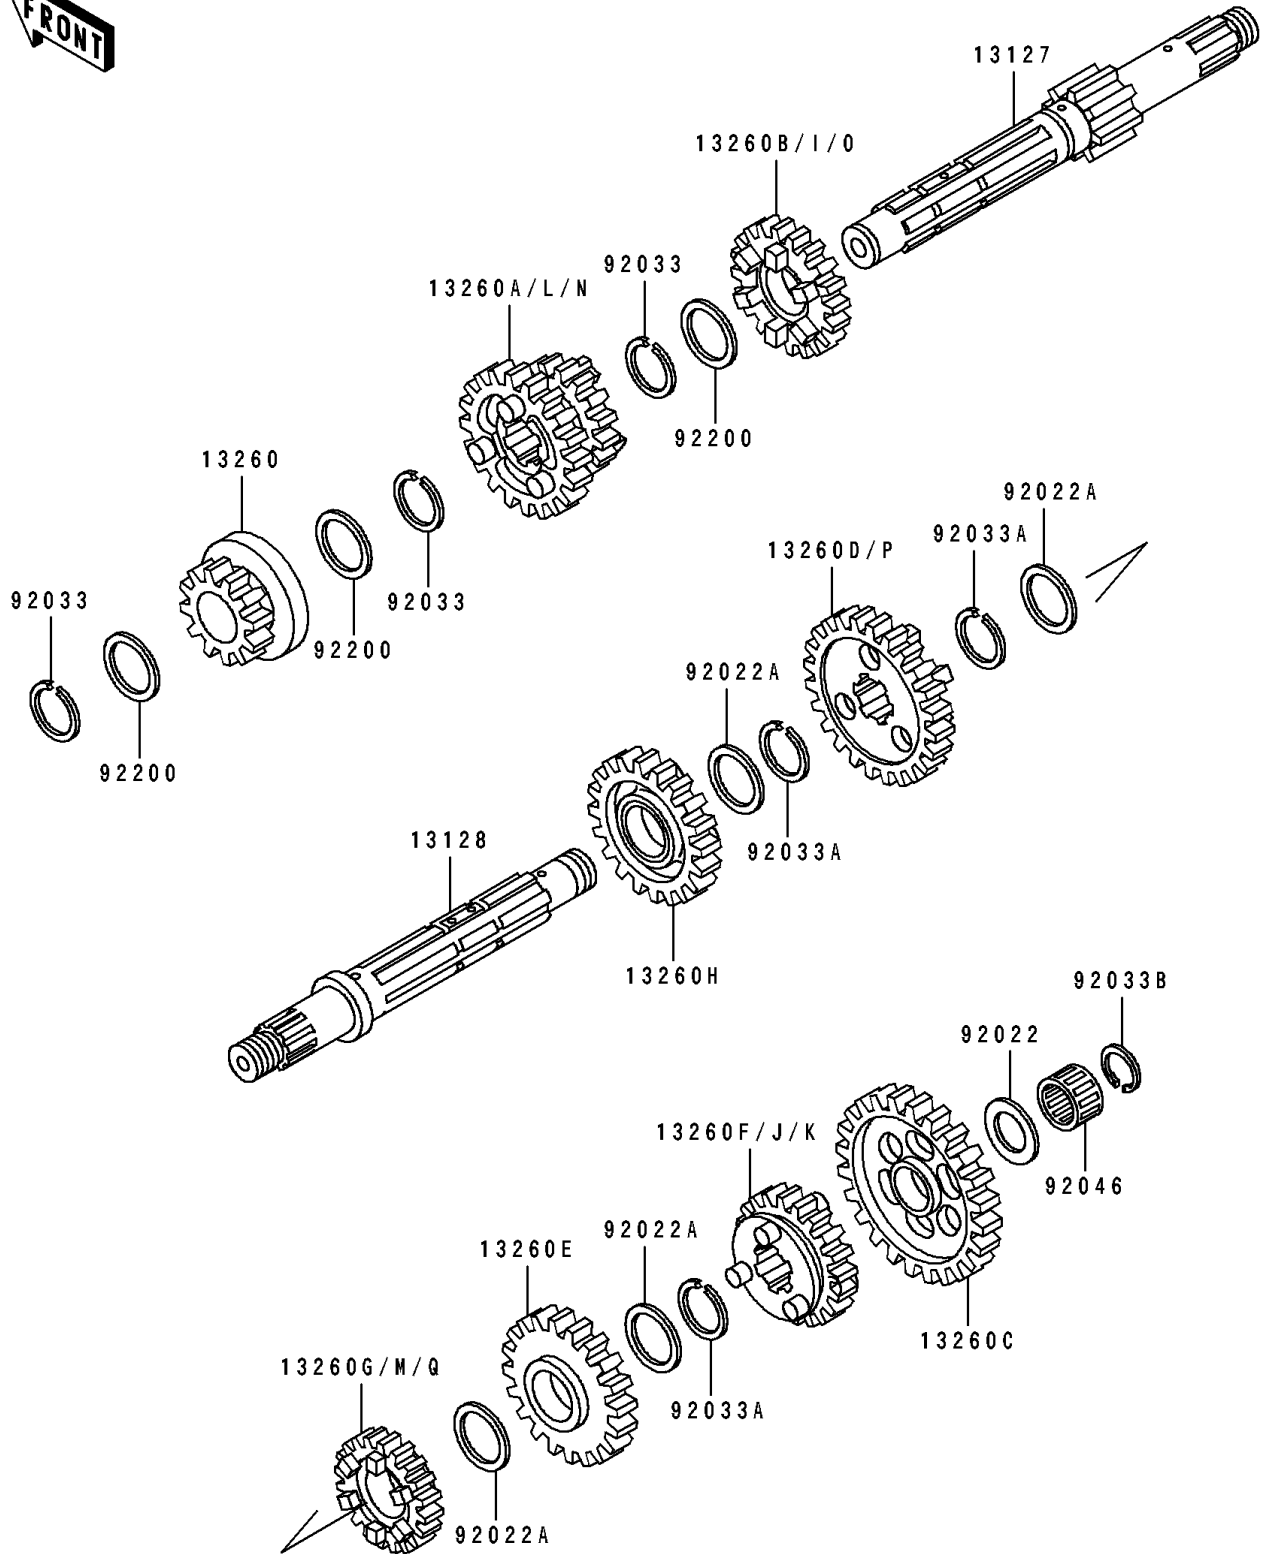

1993 Bayou 400 4X4

PARTS DIAGRAM

Transmission

E1361

1993 Bayou 400 4X4

PARTS LIST

Transmission

ITEM NAME

PART NUMBER

QUANTITY
