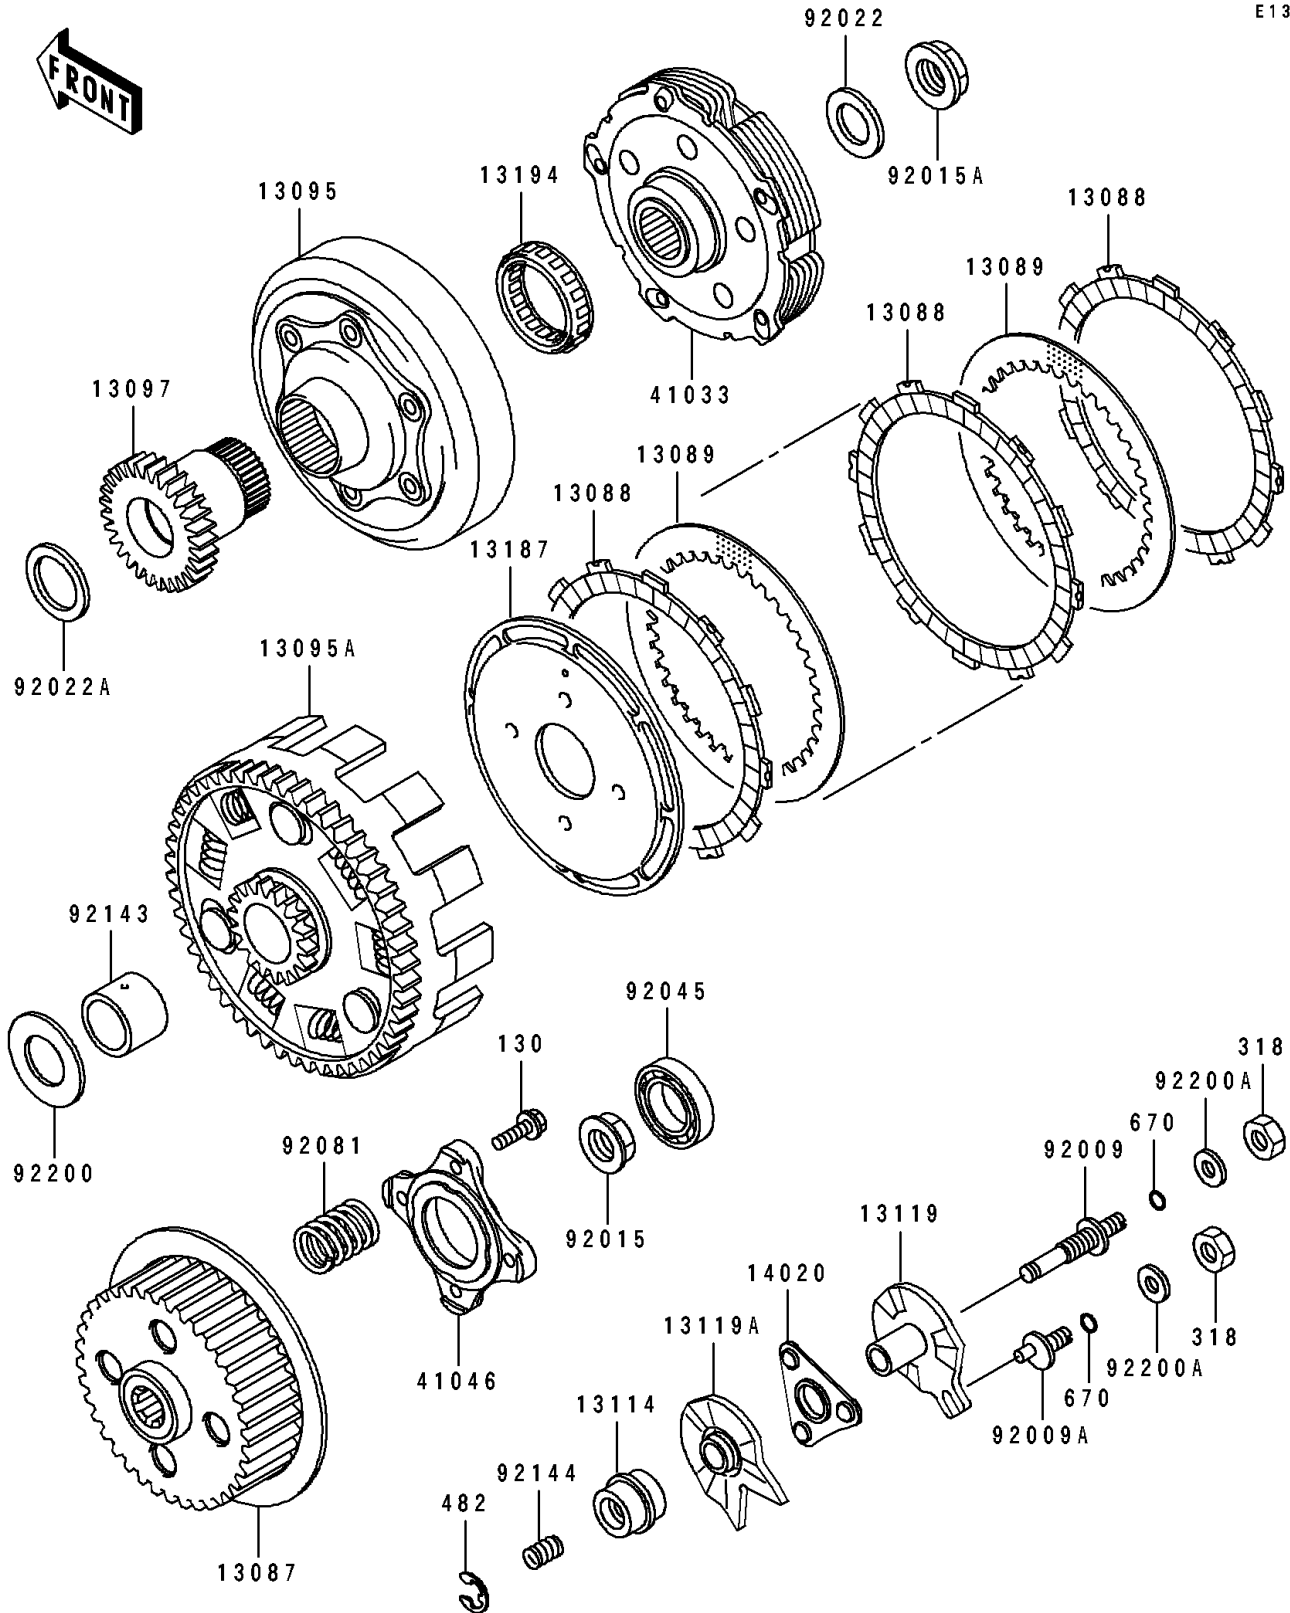

1995 Bayou 400 4X4

PARTS DIAGRAM

Clutch

E1350