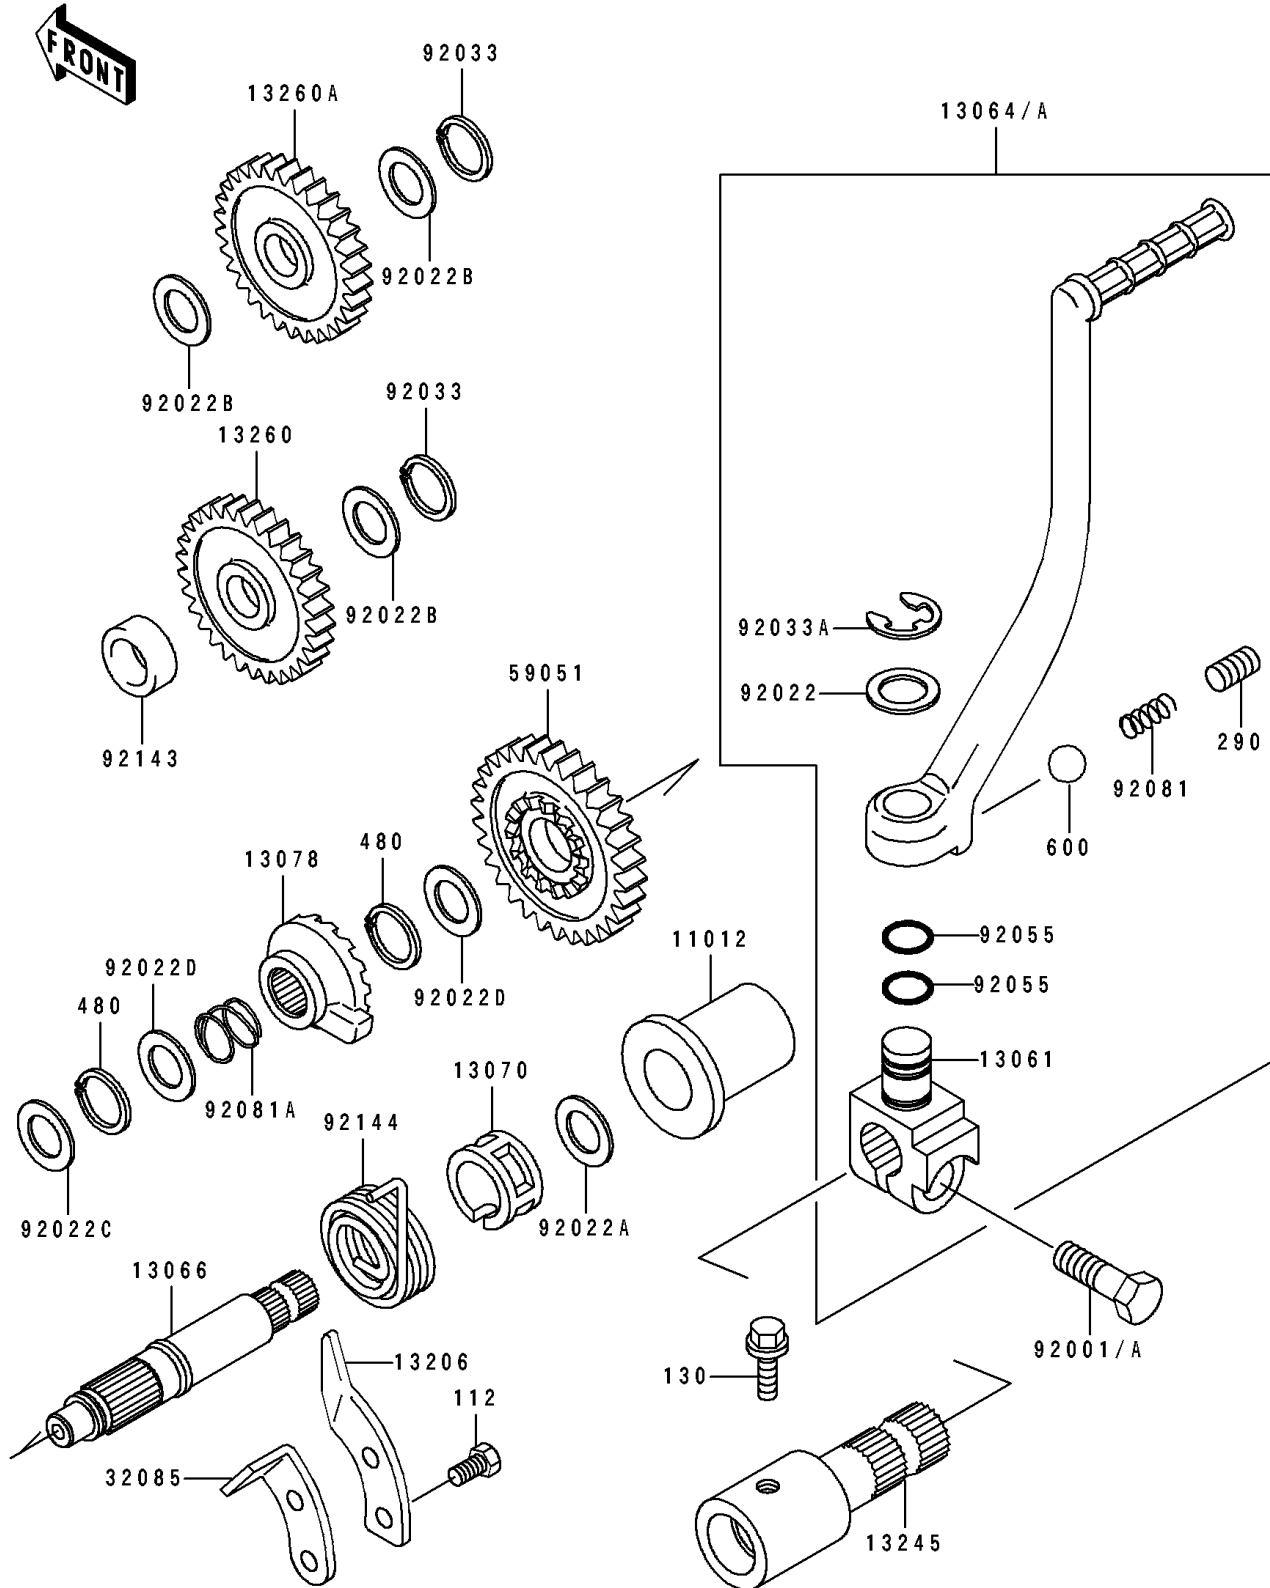

1995 Bayou 400 4X4

PARTS DIAGRAM

Kickstarter Mechanism

E1340

1995 Bayou 400 4X4

PARTS LIST

Kickstarter Mechanism

| ITEM NAME | PART NUMBER | QUANTITY |
|--|-------------|----------|
| CAP,KICKSTARTER (Ref # 11012) | 11012-1801 | 1 |
| BOSS,KICK PEDAL (Ref # 13061) | 13061-1189 | 1 |
| LEVER-ASSY-KICK (Ref # 13064) | 13064-1127 | 1 |
| LEVER-ASSY-KICK (Ref # 13064A) | 13064-1127 | 1 |
| SHAFT-KICK (Ref # 13066) | 13066-1079 | 1 |
| GUIDE,KICK SPRING (Ref # 13070) | 13070-011 | 1 |
| RATCHET (Ref # 13078) | 13078-1053 | 1 |
| GUIDE-KICK (Ref # 13206) | 13206-1056 | 1 |
| SHAFT-COMP-KICK (Ref # 13245) | 13245-1051 | 1 |
| GEAR,KICKSTARTER,IDLE,23T (Ref # 13260) | 13260-1221 | 1 |
| GEAR,KICKSTARTER,IDLE,29T (Ref # 13260A) | 13260-1222 | 1 |
| STOPPER (Ref # 32085) | 32085-1237 | 1 |
| GEAR-SPUR,KICKSTARTER,31T (Ref # 59051) | 59051-1253 | 1 |
| BOLT,8X28 (Ref # 92001) | 92001-1042 | 1 |
| BOLT,8X28 (Ref # 92001A) | 92001-1042 | 1 |
| WASHER,15.2X20X1 (Ref # 92022) | 92022-1019 | 1 |
| WASHER,18.5X23X1.2 (Ref # 92022A) | 92022-118 | 1 |
| WASHER,17.3X22X0.5 (Ref # 92022B) | 92022-1799 | 3 |
| WASHER,12.3X20X0.5 (Ref # 92022C) | 92022-269 | 1 |
| WASHER,16.8X22X0.5 (Ref # 92022D) | 92022-315 | 2 |
| RING-SNAP (Ref # 92033) | 92033-032 | 2 |
| RING-SNAP,10MM (Ref # 92033A) | 92033-1166 | 1 |
| RING-O,10X1.5 (Ref # 92055) | 92055-061 | 2 |
| SPRING,KICK PEDAL (Ref # 92081) | 92081-020 | 1 |
| SPRING,RATCHET (Ref # 92081A) | 92081-122 | 1 |
| COLLAR,17X23X5 (Ref # 92143) | 92143-1525 | 1 |
| SPRING,KICKSTARTER (Ref # 92144) | 92144-1001 | 1 |
| BOLT-UPSET (Ref # 112) | 112G0618 | 2 |
| BOLT-FLANGED (Ref # 130) | 130J0610 | 1 |

1995 Bayou 400 4X4

PARTS LIST

Kickstarter Mechanism

| ITEM NAME | PART NUMBER | QUANTITY |
|----------------------------------|-------------|----------|
| SCREW-SET-SOCKET,8X8 (Ref # 290) | 290Q0808 | 1 |
| CIRCLIP-TYPE-C,16MM (Ref # 480) | 480J1600 | 2 |
| BALL-STEEL,1/4" (Ref # 600) | 600A0800 | 1 |