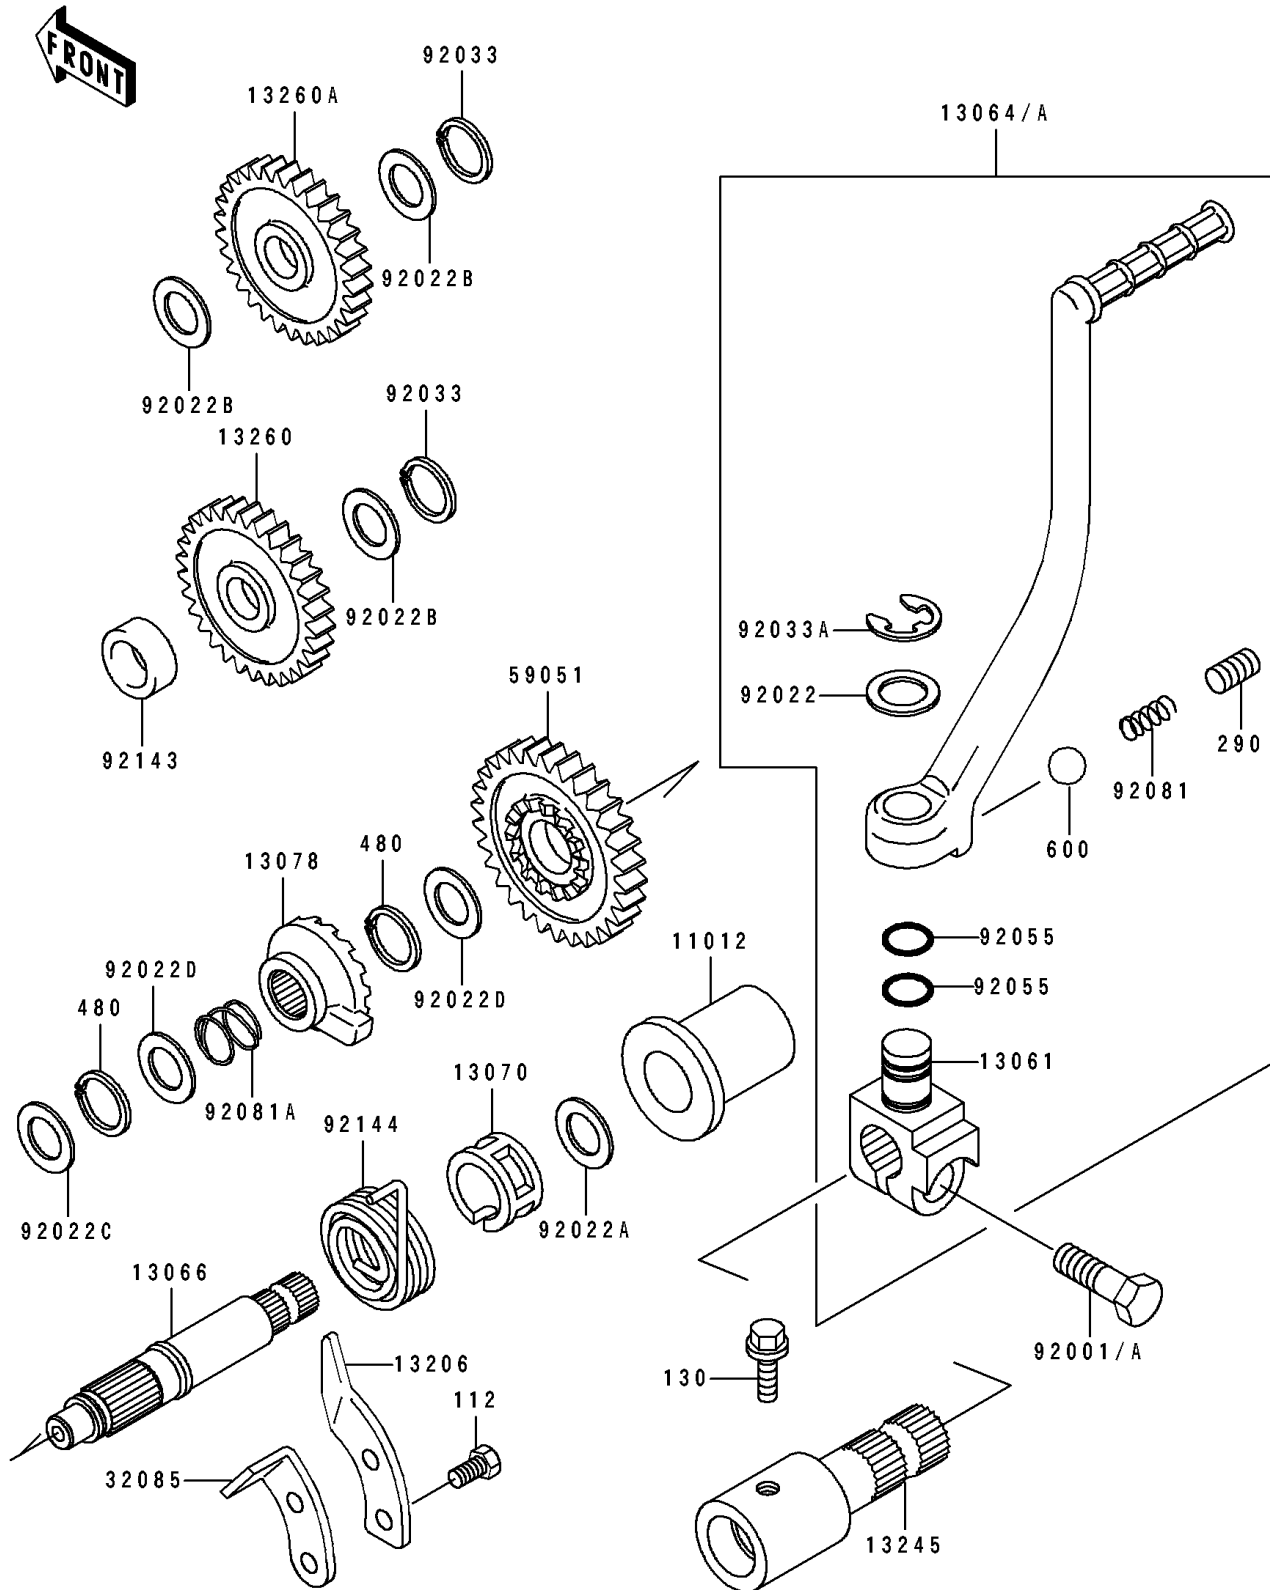

1994 Bayou 400 4X4

PARTS DIAGRAM

Kickstarter Mechanism

E1340

1994 Bayou 400 4X4

PARTS LIST

Kickstarter Mechanism

ITEM NAME

PART NUMBER

QUANTITY
