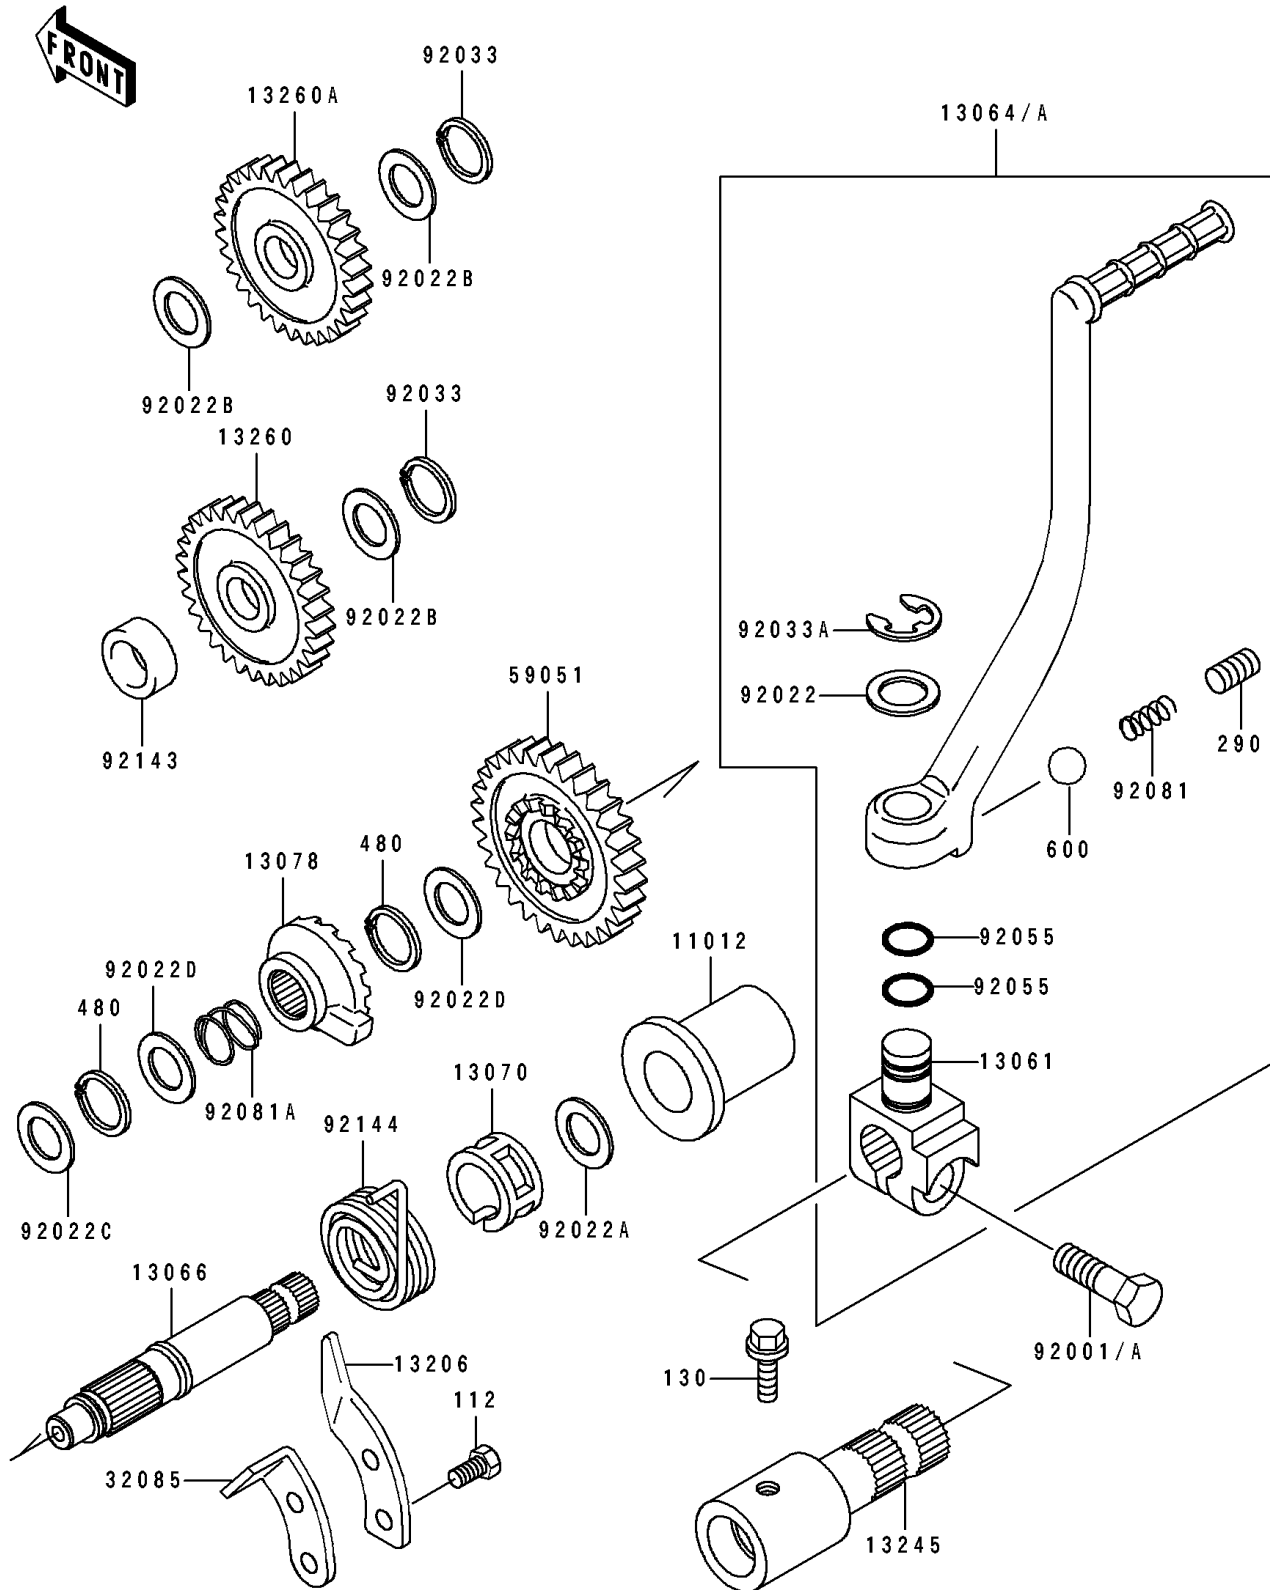

1993 Bayou 400 4X4

PARTS DIAGRAM

Kickstarter Mechanism

E1340