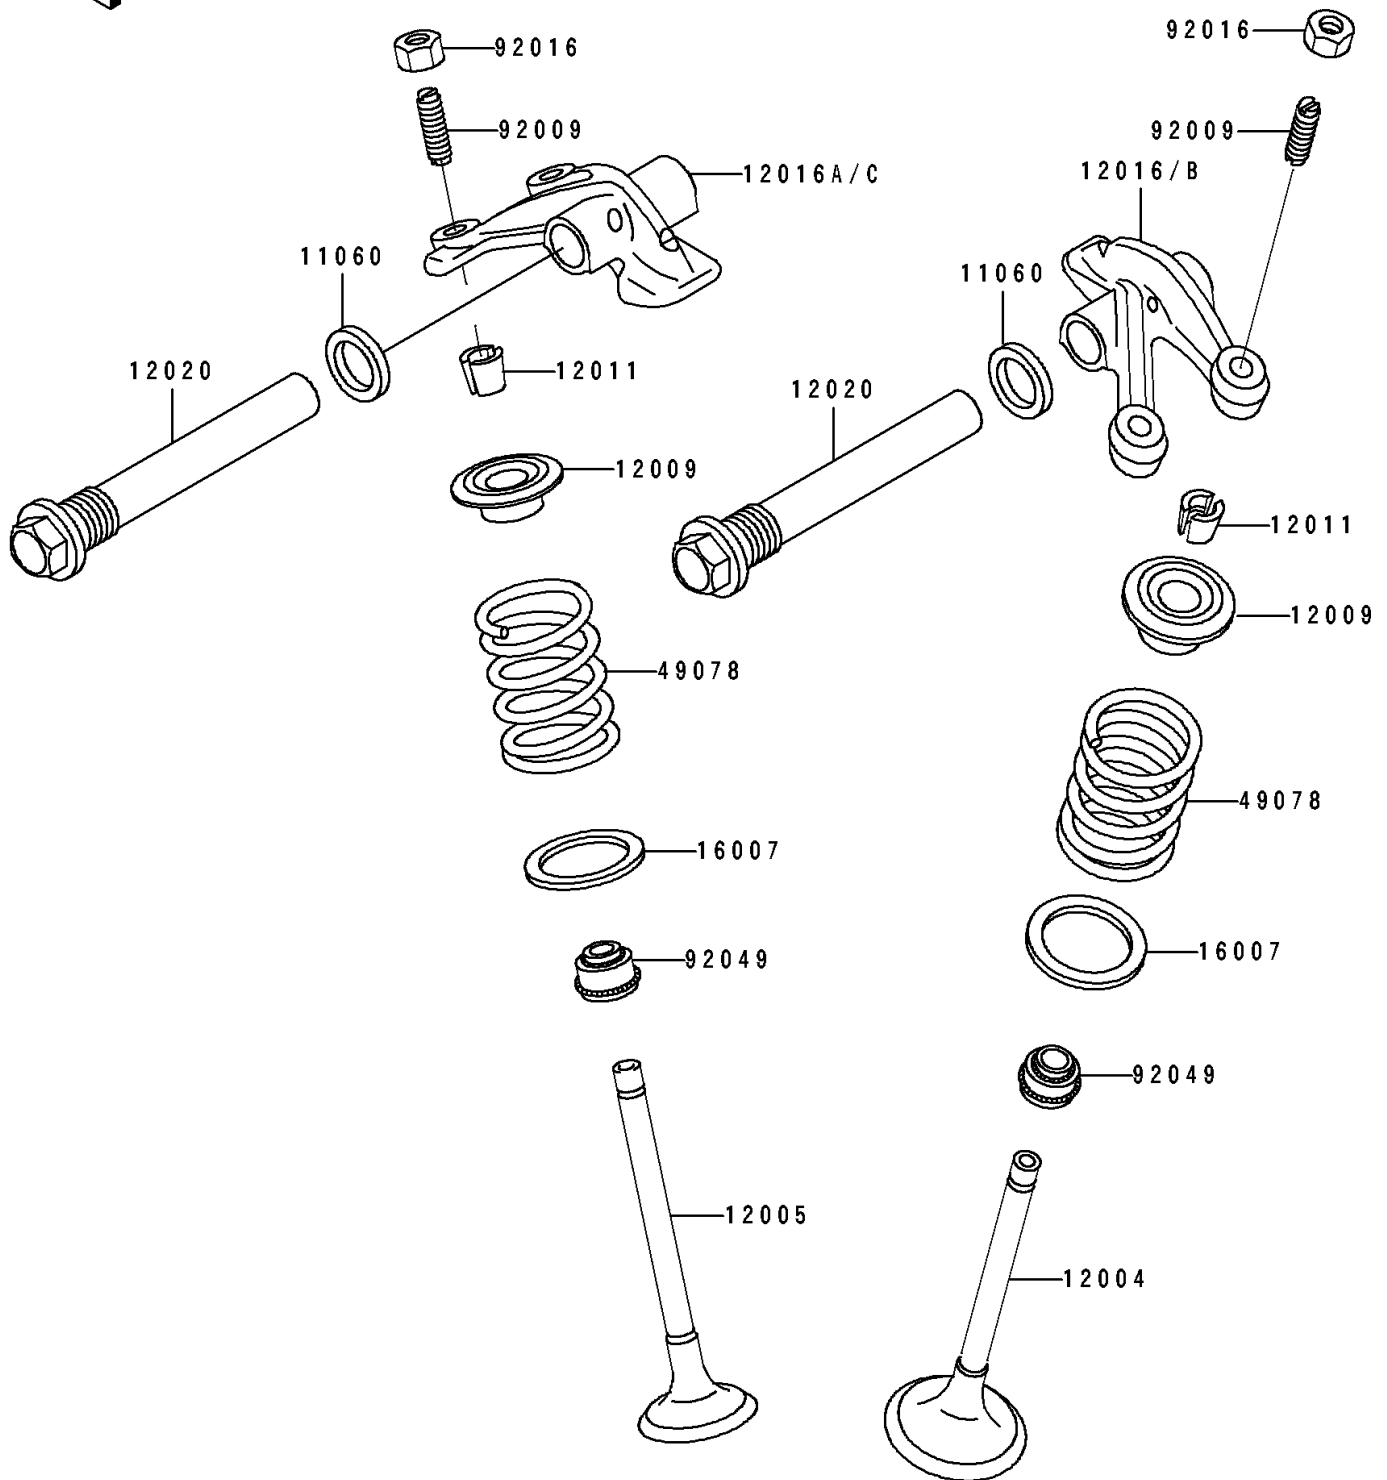

1995 Bayou 400 4X4

PARTS DIAGRAM

Valve(s)

E1210

1995 Bayou 400 4X4

PARTS LIST

Valve(s)

ITEM NAME	PART NUMBER	QUANTITY
GASKET,ROCKER SHAFT (Ref # 11060)	11060-1287	2
VALVE-INTAKE (Ref # 12004)	12004-1106	2
VALVE-EXHAUST (Ref # 12005)	12005-1189	2
RETAINER-VALVE SPRING (Ref # 12009)	12009-1054	4
COLLET (Ref # 12011)	12011-1003	8
ARM-ROCKER,INTAKE (Ref # 12016B)	12016-1089	1
ARM-ROCKER,EXHAUST (Ref # 12016C)	12016-1090	1
SHAFT-ROCKER (Ref # 12020)	12020-1067	2
SEAT-SPRING,17.5X23.8X0.5 (Ref # 16007)	16007-1178	4
SPRING-ENGINE VALVE (Ref # 49078)	49078-1073	4
SCREW,6MM (Ref # 92009)	92009-1032	4
NUT,6MM (Ref # 92016)	92016-061	4
SEAL-OIL,RVC2-5.5X8.5X8.3 (Ref # 92049)	92049-1062	4