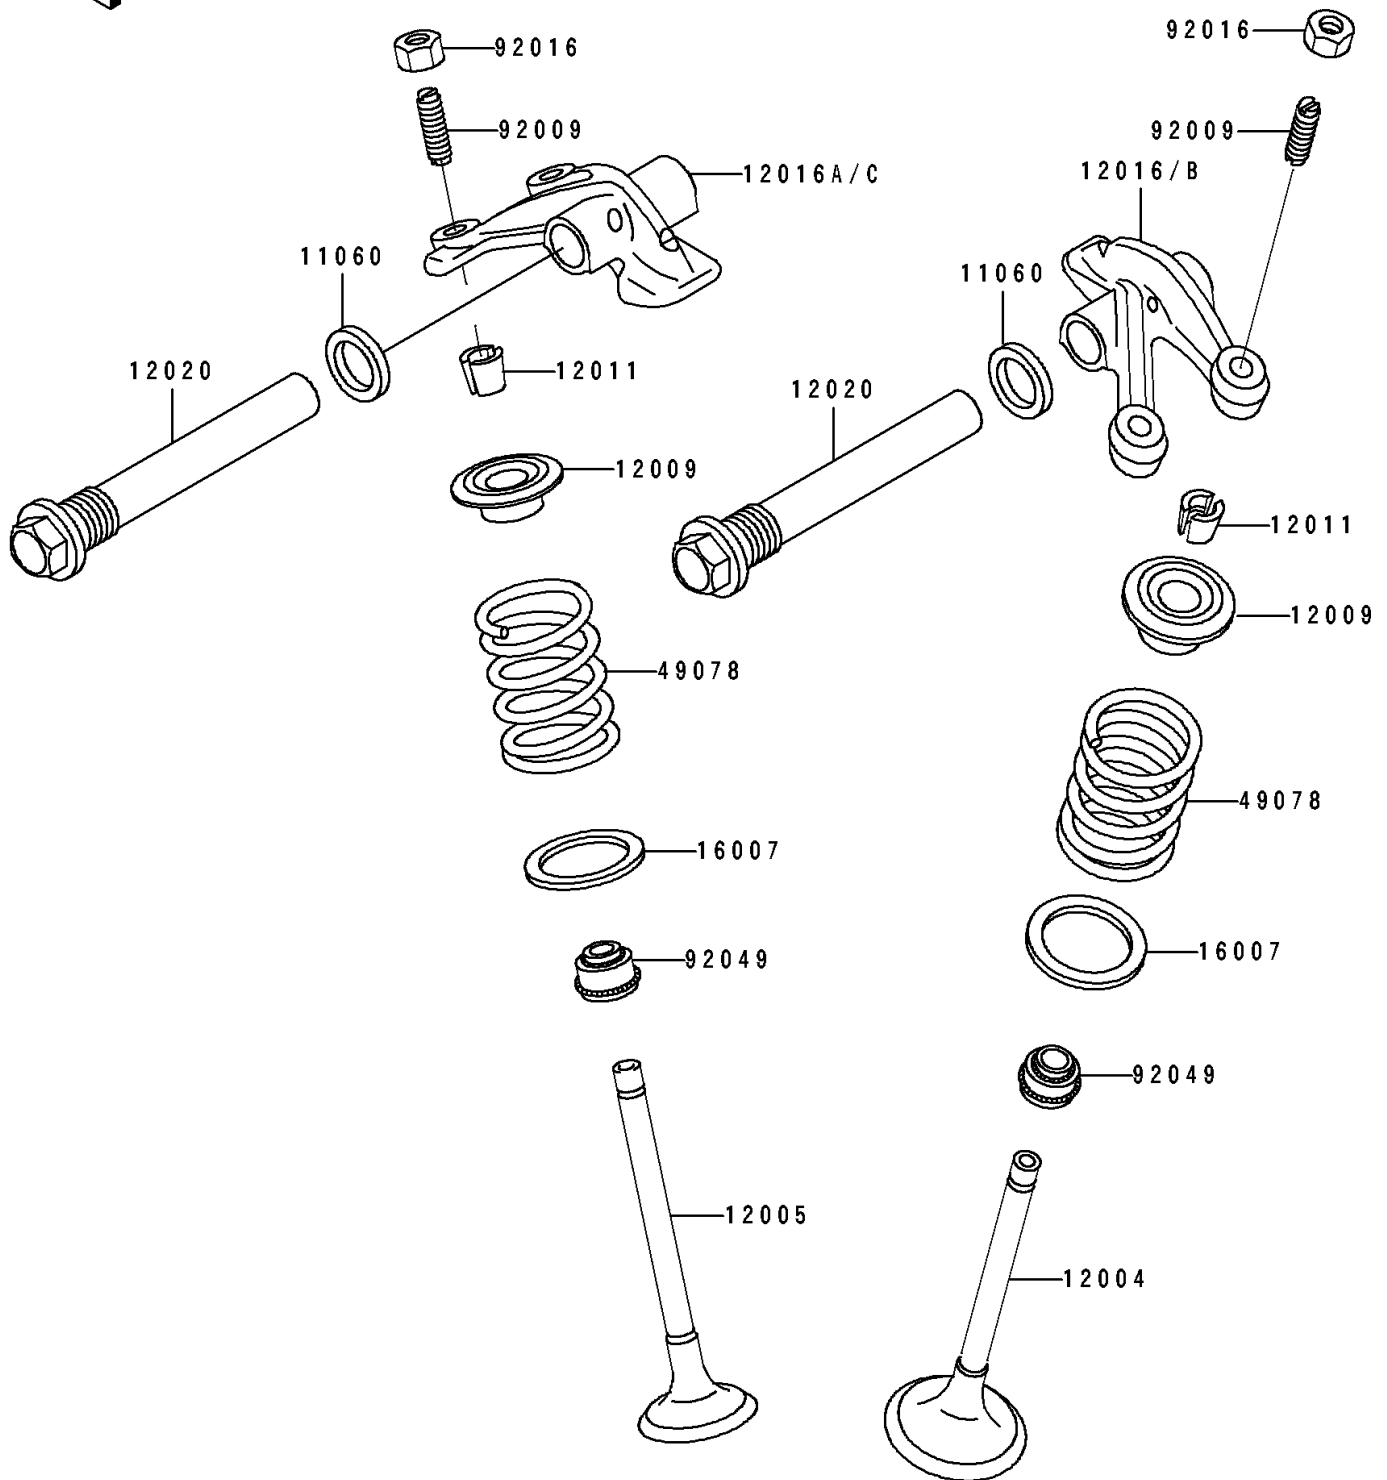

1994 Bayou 400 4X4

PARTS DIAGRAM

Valve(s)

E1210

1994 Bayou 400 4X4

PARTS LIST

Valve(s)

ITEM NAME	PART NUMBER	QUANTITY
GASKET,ROCKER SHAFT (Ref # 11060)	11060-1287	2
VALVE-INTAKE (Ref # 12004)	12004-1106	2
VALVE-EXHAUST (Ref # 12005)	12005-1189	2
RETAINER-VALVE SPRING (Ref # 12009)	12009-1054	4
COLLET (Ref # 12011)	12011-1003	8
ARM-ROCKER,INTAKE (Ref # 12016)	12016-1084	1
ARM-ROCKER,EXHAUST (Ref # 12016A)	12016-1085	1
SHAFT-ROCKER (Ref # 12020)	12020-1067	2
SEAT-SPRING,17.5X23.8X0.5 (Ref # 16007)	16007-1178	4
SPRING-ENGINE VALVE (Ref # 49078)	49078-1073	4
SCREW,6MM (Ref # 92009)	92009-1032	4
NUT,6MM (Ref # 92016)	92016-061	4
SEAL-OIL,RVC2-5.5X8.5X8.3 (Ref # 92049)	92049-1062	4