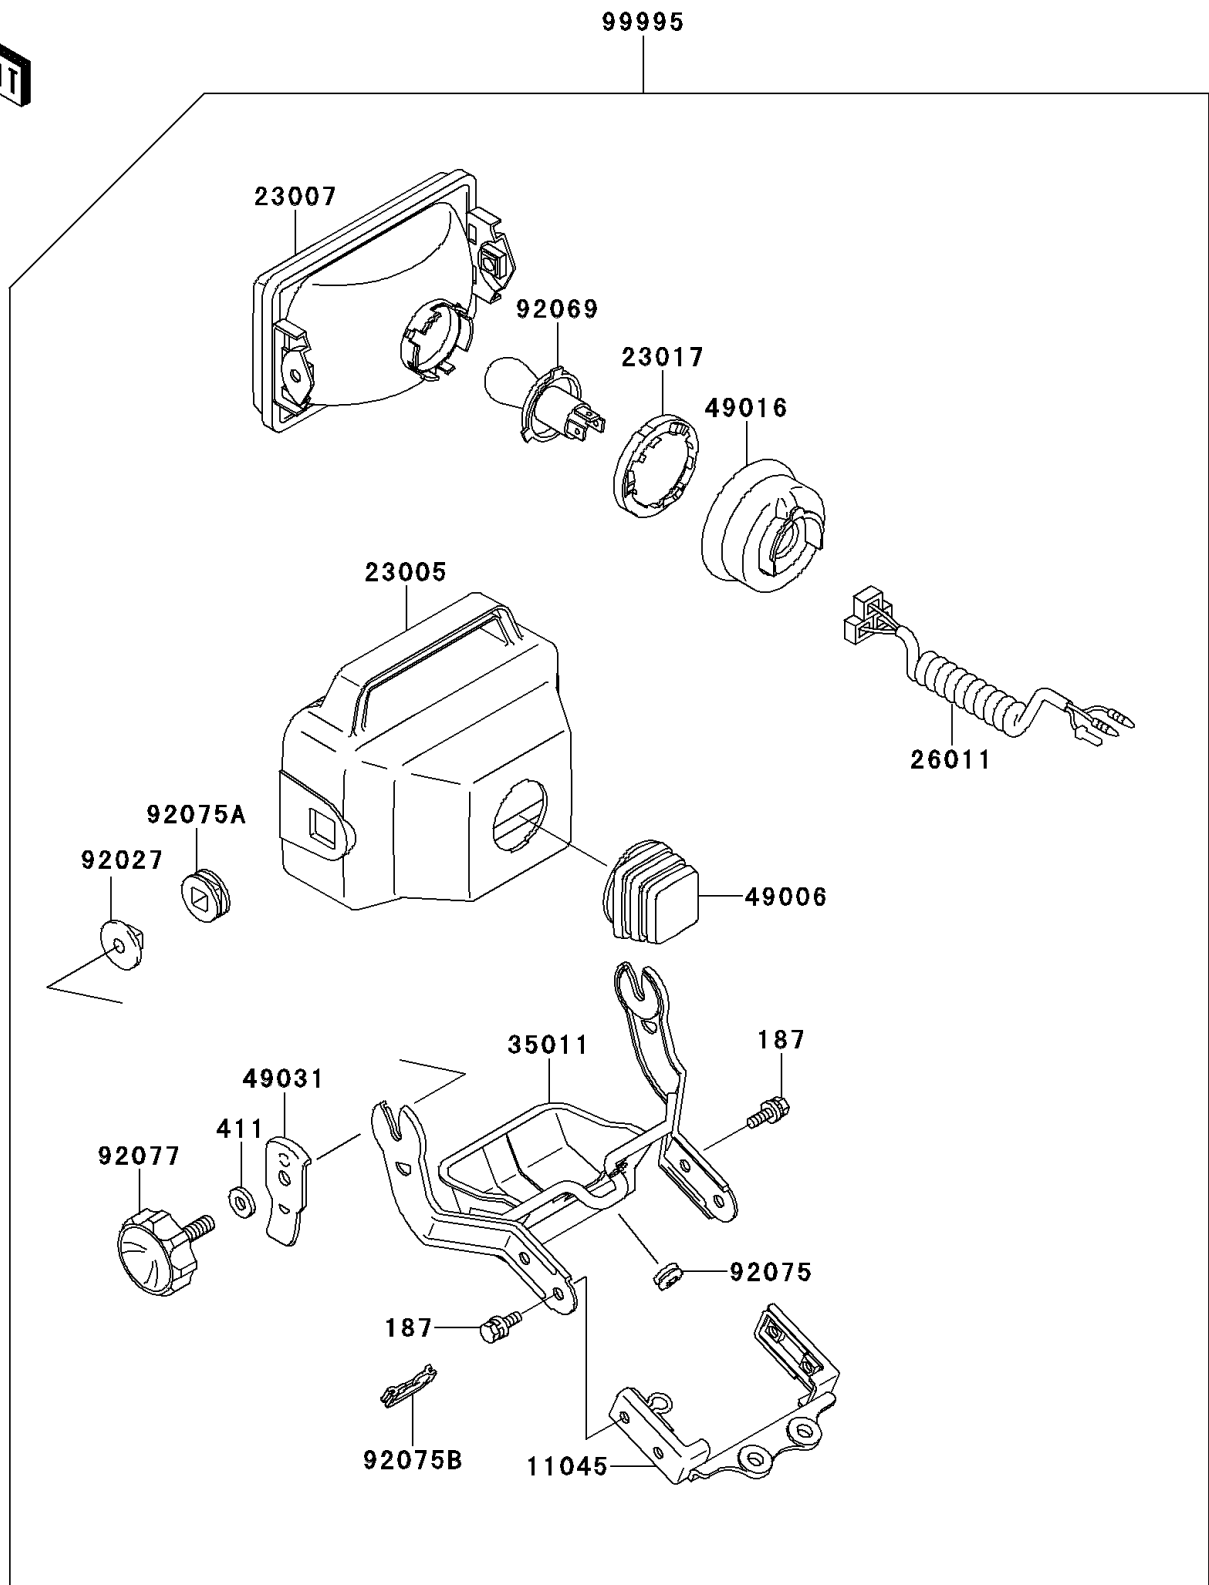

1997 Bayou 300 4X4

PARTS DIAGRAM

Optional Parts(Headlight)

F2890C

1997 Bayou 300 4X4

PARTS LIST

Optional Parts(Headlight)

ITEM NAME	PART NUMBER	QUANTITY
BOLT-UPSET-WSP (Ref # 187)	187C0614	4
WASHER-PLAIN,8MM,BLACK (Ref # 411)	411F0800	2
BRACKET,HEAD LAMP (Ref # 11045)	11045-1924	1
BODY-COMP-HEAD LAMP,BLACK (Ref # 23005)	23005-1064-6Z	1
LENS-COMP,HEAD LAMP (Ref # 23007)	23007-1138	1
SOCKET,BULB (Ref # 23017)	23017-1051	1
WIRE-LEAD,HEAD LAMP (Ref # 26011)	26011-1405	1
STAY,HEAD LAMP (Ref # 35011)	35011-1413	1
BOOT,HEAD LAMP BODY (Ref # 49006)	49006-1172	1
COVER-SEAL,BULB SOCKET (Ref # 49016)	49016-1111	1
LATCH,HEAD LAMP (Ref # 49031)	49031-1052	2
COLLAR,L=11.9 (Ref # 92027)	92027-1938	2
BULB,12V 65/60W (Ref # 92069)	92069-1069	1
DAMPER,HEAD LAMP HOLDER (Ref # 92075)	92075-1482	1
DAMPER,HEAD LAMP FITTING (Ref # 92075A)	92075-1768	2
DAMPER (Ref # 92075B)	92075-1881	1
KNOB,HEAD LAMP (Ref # 92077)	92077-1060	2
KIT.,HEAD LAMP (Ref # 99995)	99995-1018	1