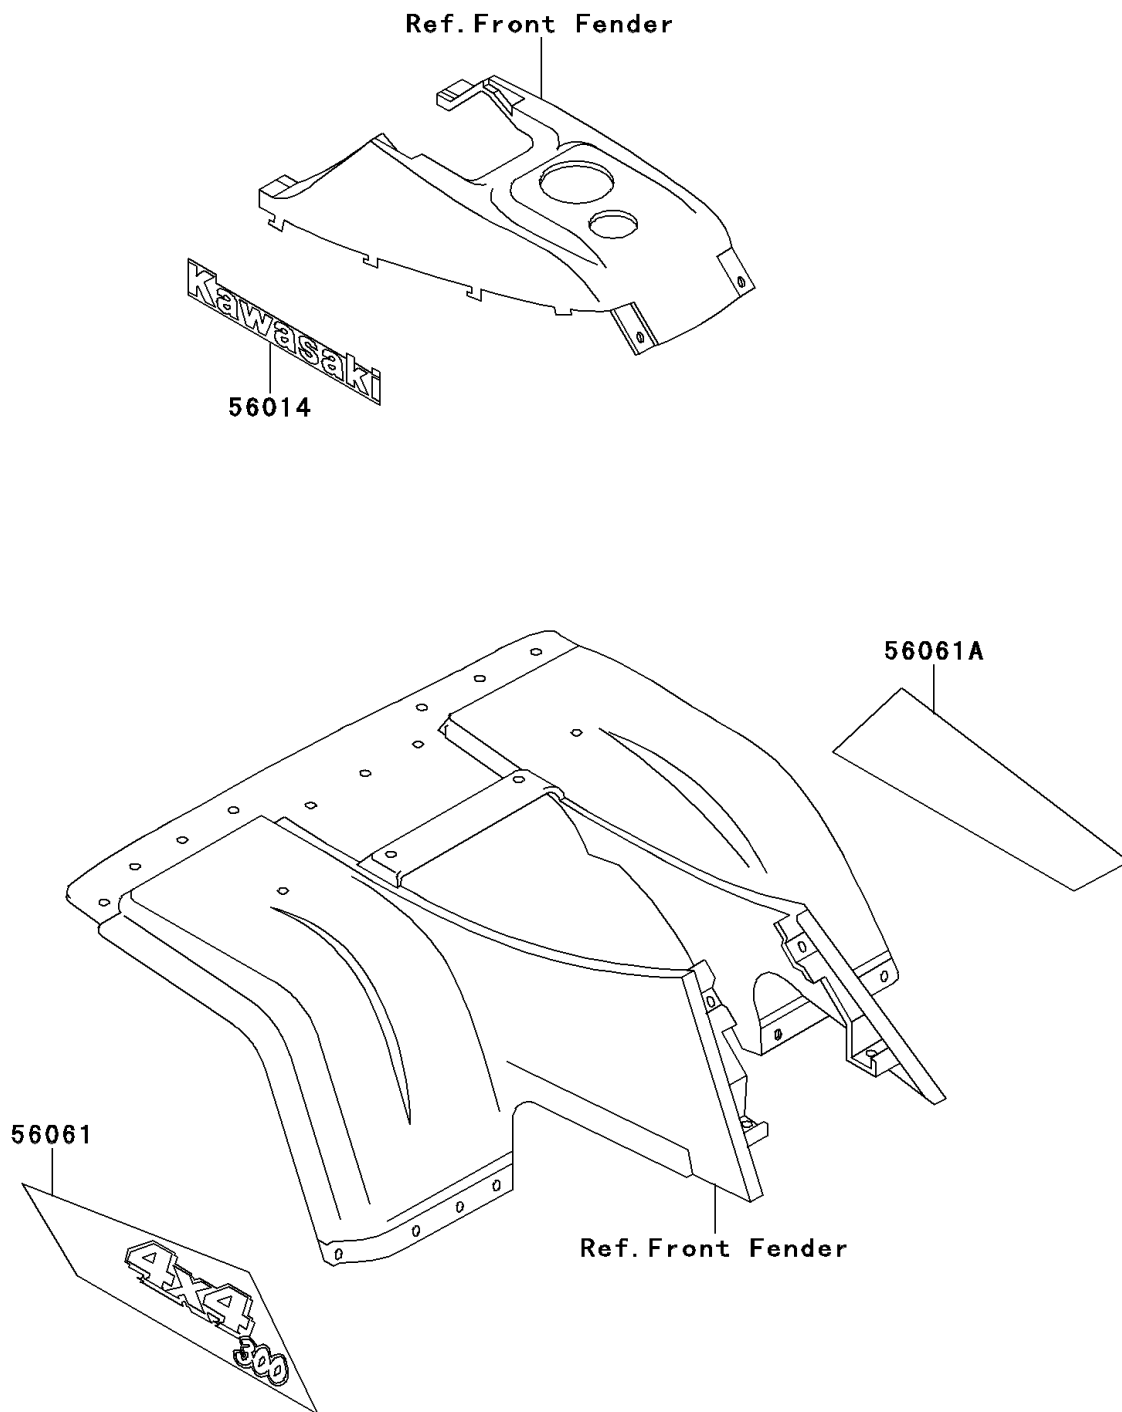

1997 Bayou 300 4X4

PARTS DIAGRAM

Decals(Green)(KLF300-C9)

F2861G

1997 Bayou 300 4X4

PARTS LIST

Decals(Green)(KLF300-C9)

ITEM NAME

PART NUMBER

QUANTITY
