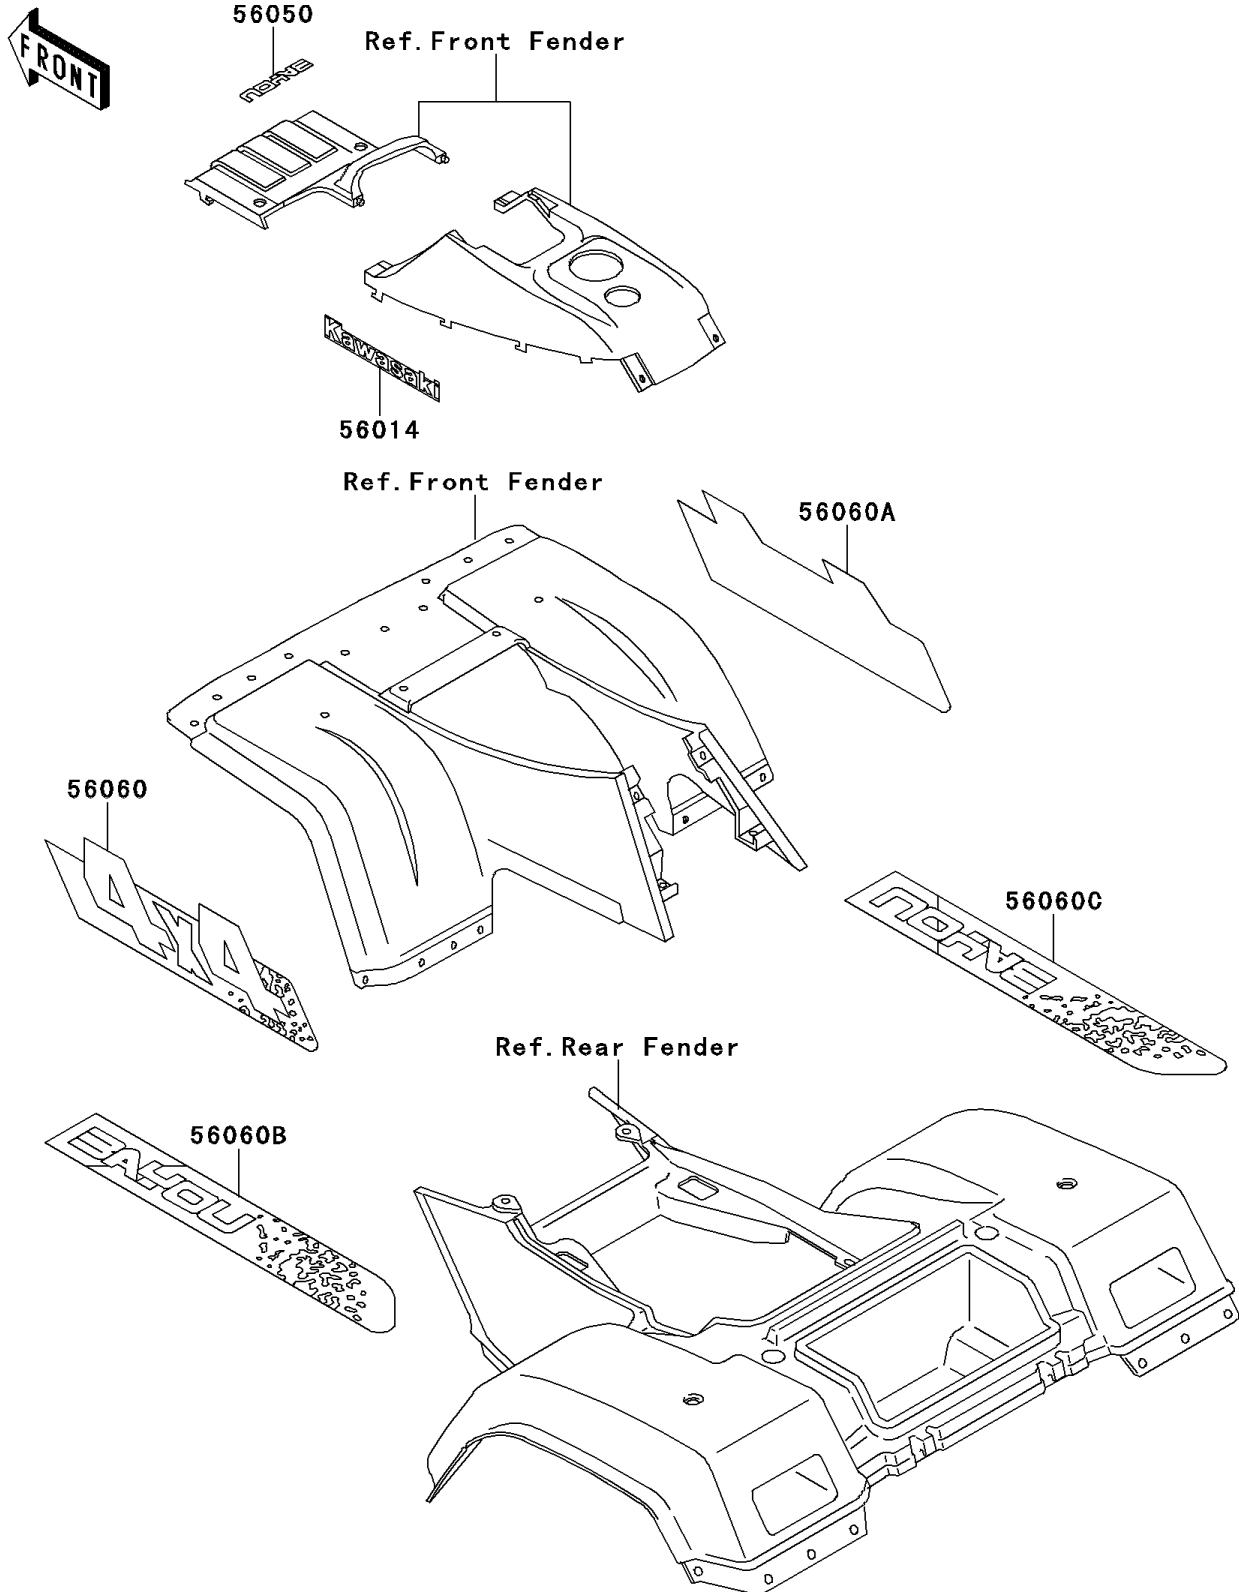

1994 Bayou 300 4X4

PARTS DIAGRAM

Decals(Red)(KLF300-C5/C6)

F2861A

1994 Bayou 300 4X4

PARTS LIST

Decals(Red)(KLF300-C5/C6)

ITEM NAME

PART NUMBER

QUANTITY
