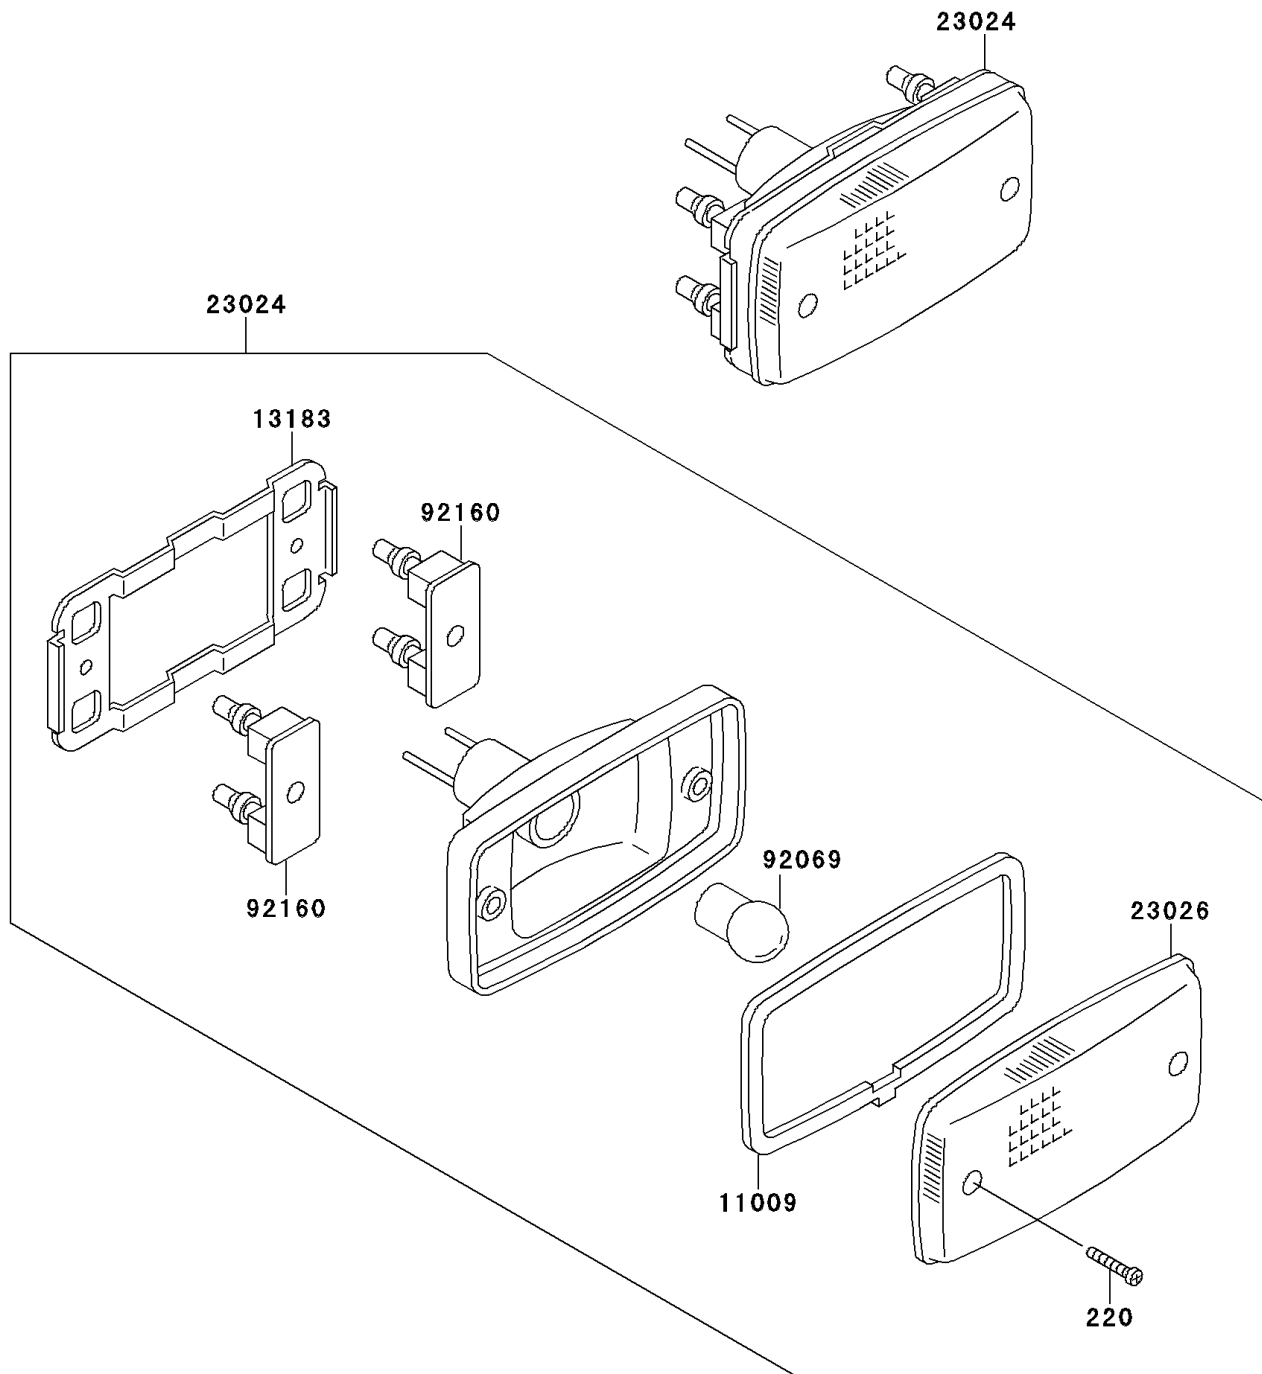

1994 Bayou 300 4X4

PARTS DIAGRAM

Taillight(s)

F2720

1994 Bayou 300 4X4

PARTS LIST

Taillight(s)

ITEM NAME

PART NUMBER

QUANTITY
