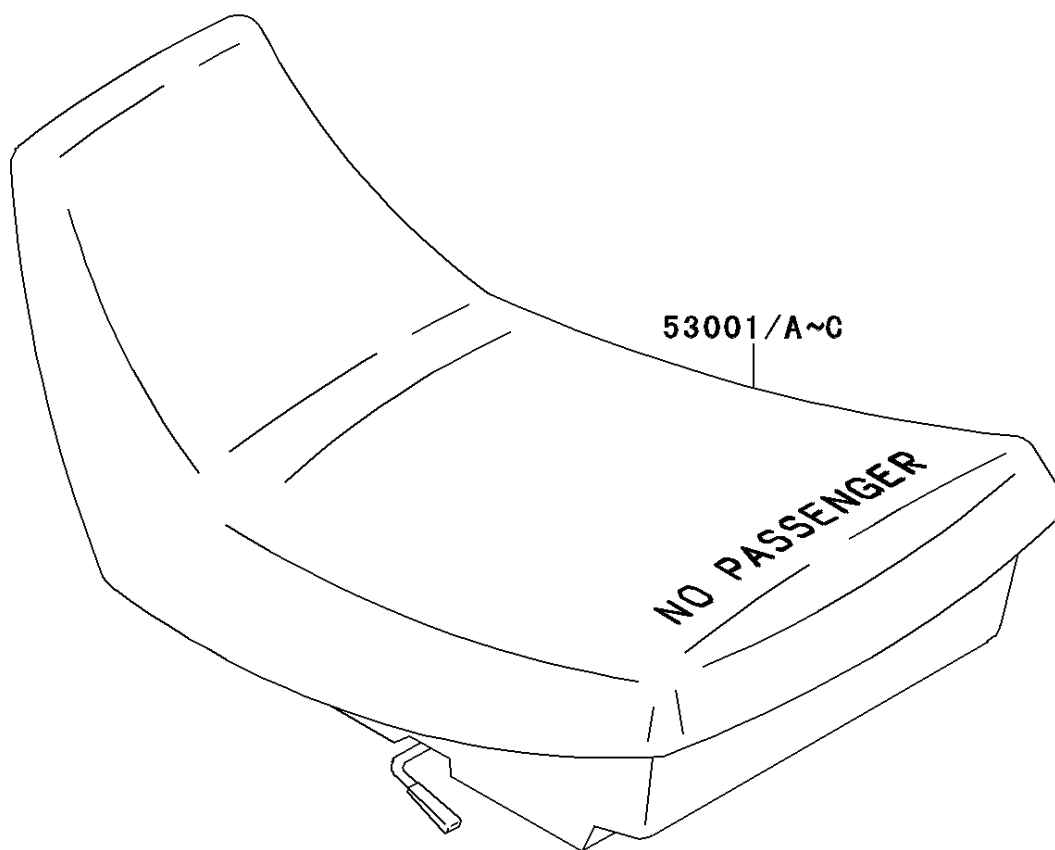

1994 Bayou 300 4X4

PARTS DIAGRAM

Seat

Kawasaki

Let the Good Times Roll®

F2510

1994 Bayou 300 4X4

PARTS LIST

Seat

ITEM NAME

PART NUMBER

QUANTITY
