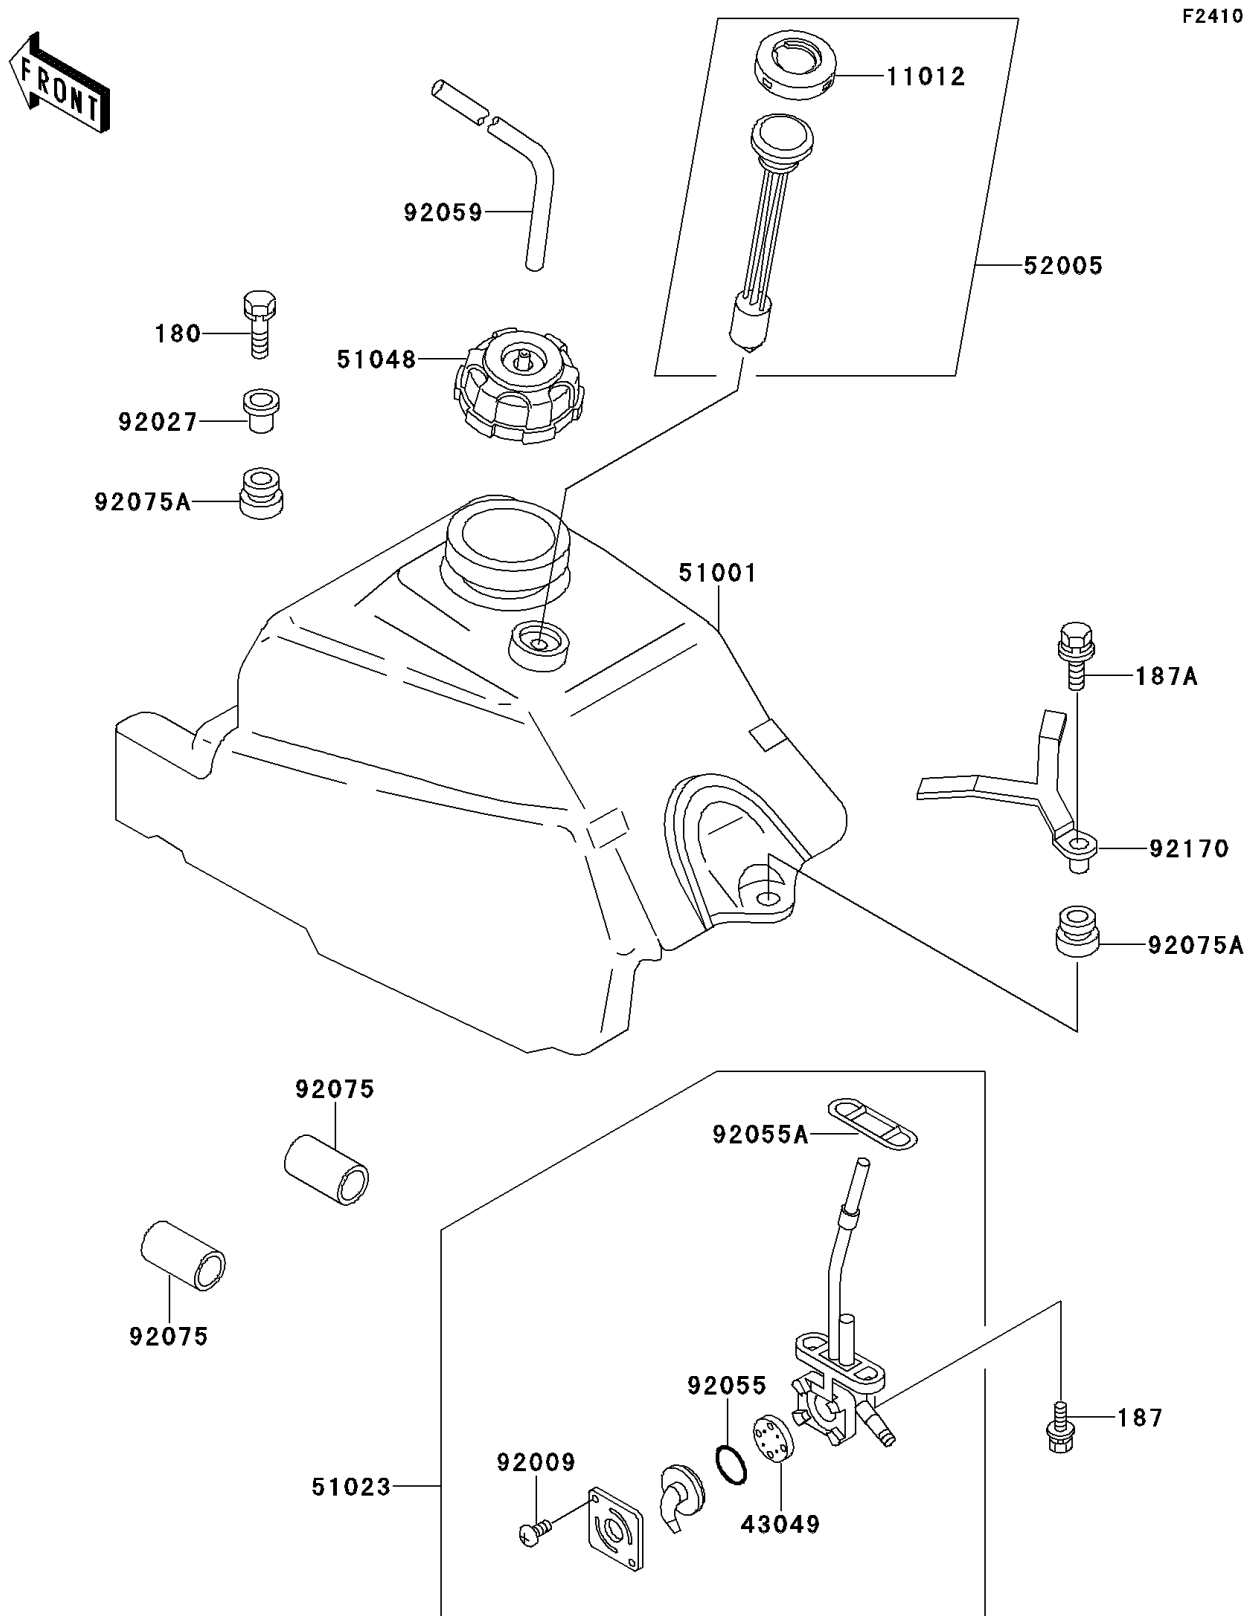

1997 Bayou 300 4X4

PARTS DIAGRAM

Fuel Tank

1997 Bayou 300 4X4

PARTS LIST

Fuel Tank

ITEM NAME	PART NUMBER	QUANTITY
BOLT-UPSET-WS,6X25 (Ref # 180)	180D0625	2
BOLT-UPSET-WSP (Ref # 187)	187B0614	2
BOLT-UPSET-WSP (Ref # 187A)	187D0630	1
CAP,FUEL GAUGE (Ref # 11012)	11012-1627	1
PACKING,FUEL TAP LEVER (Ref # 43049)	43049-1017	1
TANK-COMP-FUEL (Ref # 51001)	51001-1295	1
TAP-ASSY,FUEL (Ref # 51023)	51023-1159	1
CAP-ASSY-TANK,FUEL (Ref # 51048)	51048-1090	1
GAUGE,FUEL (Ref # 52005)	52005-1086	1
SCREW,3X5 (Ref # 92009)	92009-1123	2
COLLAR,L=16.1 (Ref # 92027)	92027-1847	2
RING-O,FUEL TAP LEVER (Ref # 92055)	92055-1111	1
RING-O,FUEL TAP PACKING (Ref # 92055A)	92055-1348	1
TUBE,5X9.4X300 (Ref # 92059)	92059-1982	1
DAMPER,FUEL TANK,FR,UNDER (Ref # 92075)	92075-1369	2
DAMPER (Ref # 92075A)	92075-1787	3
CLAMP,HOSE (Ref # 92170)	92170-1070	1