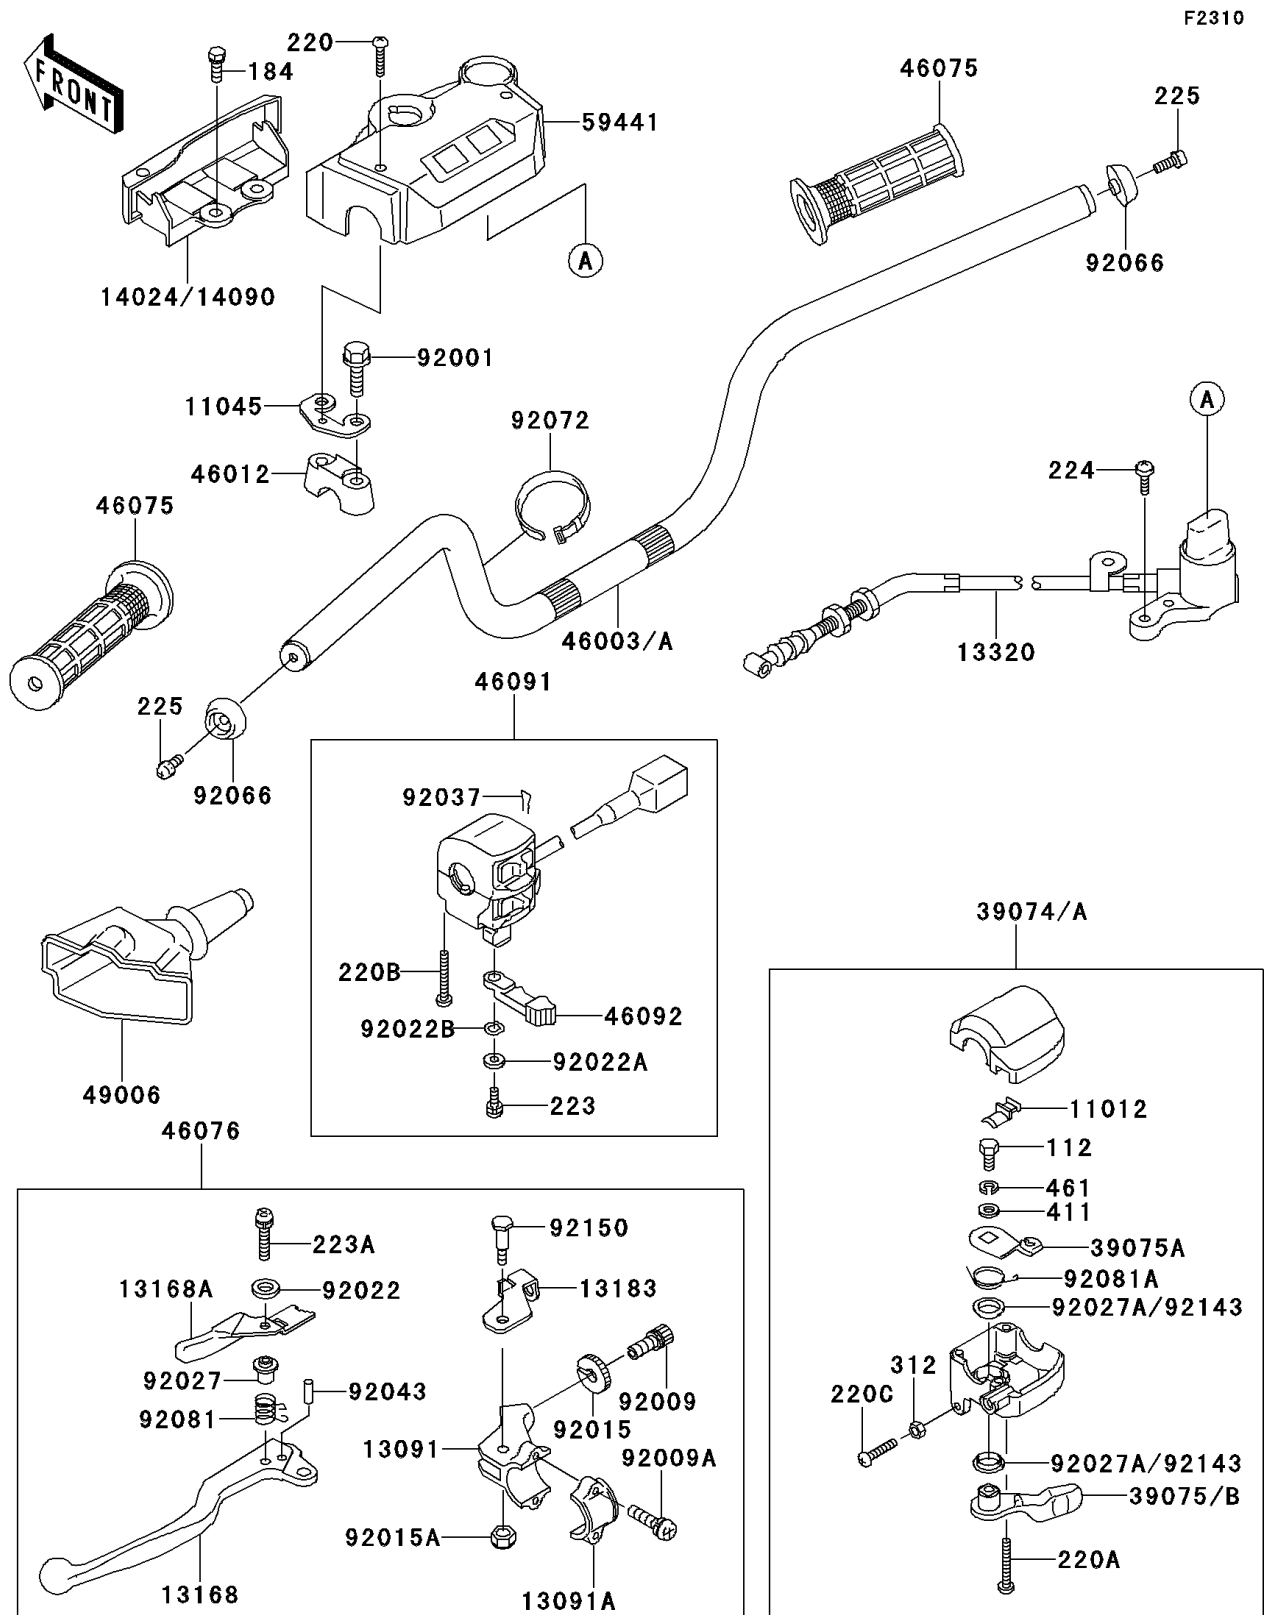

1994 Bayou 300 4X4

PARTS DIAGRAM

Handlebar

Kawasaki

Let the Good Times Roll®

1994 Bayou 300 4X4

PARTS LIST

Handlebar

ITEM NAME

PART NUMBER

QUANTITY
