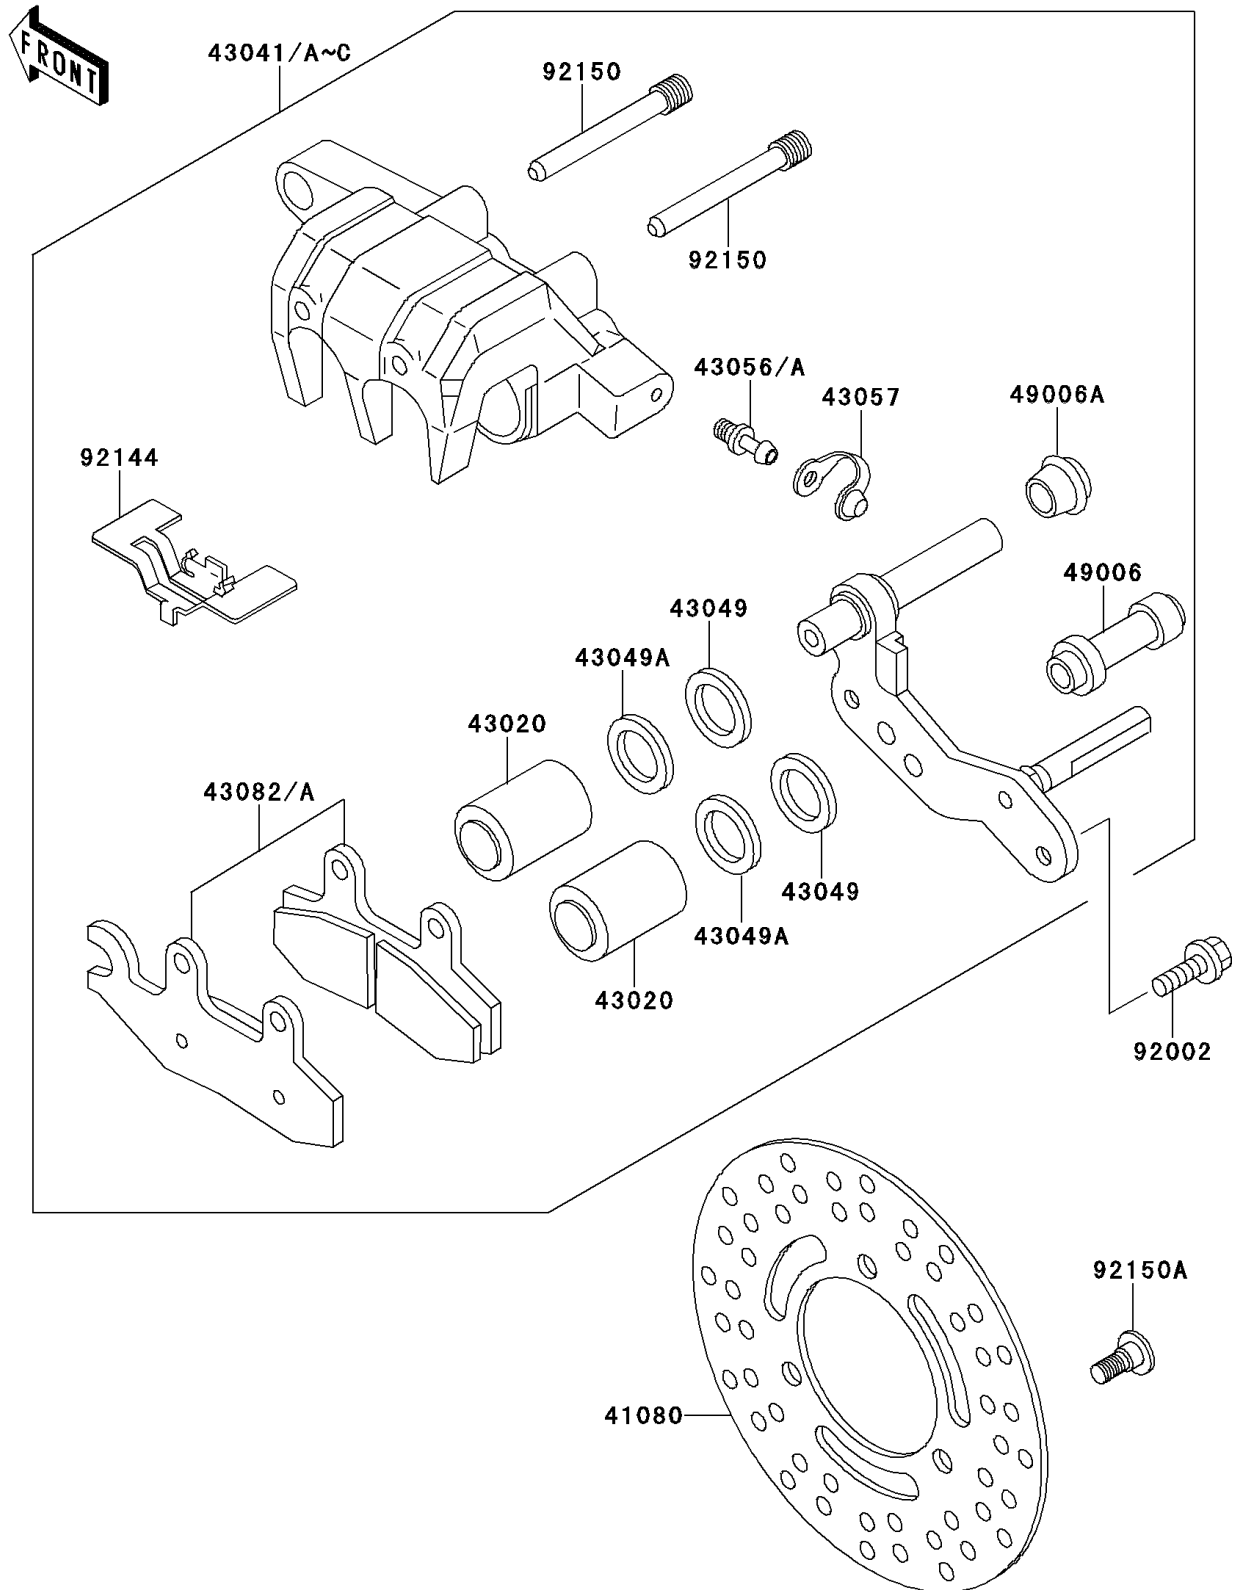

1994 Bayou 300 4X4

PARTS DIAGRAM

Front Brake

F2292

1994 Bayou 300 4X4

PARTS LIST

Front Brake

ITEM NAME

PART NUMBER

QUANTITY
