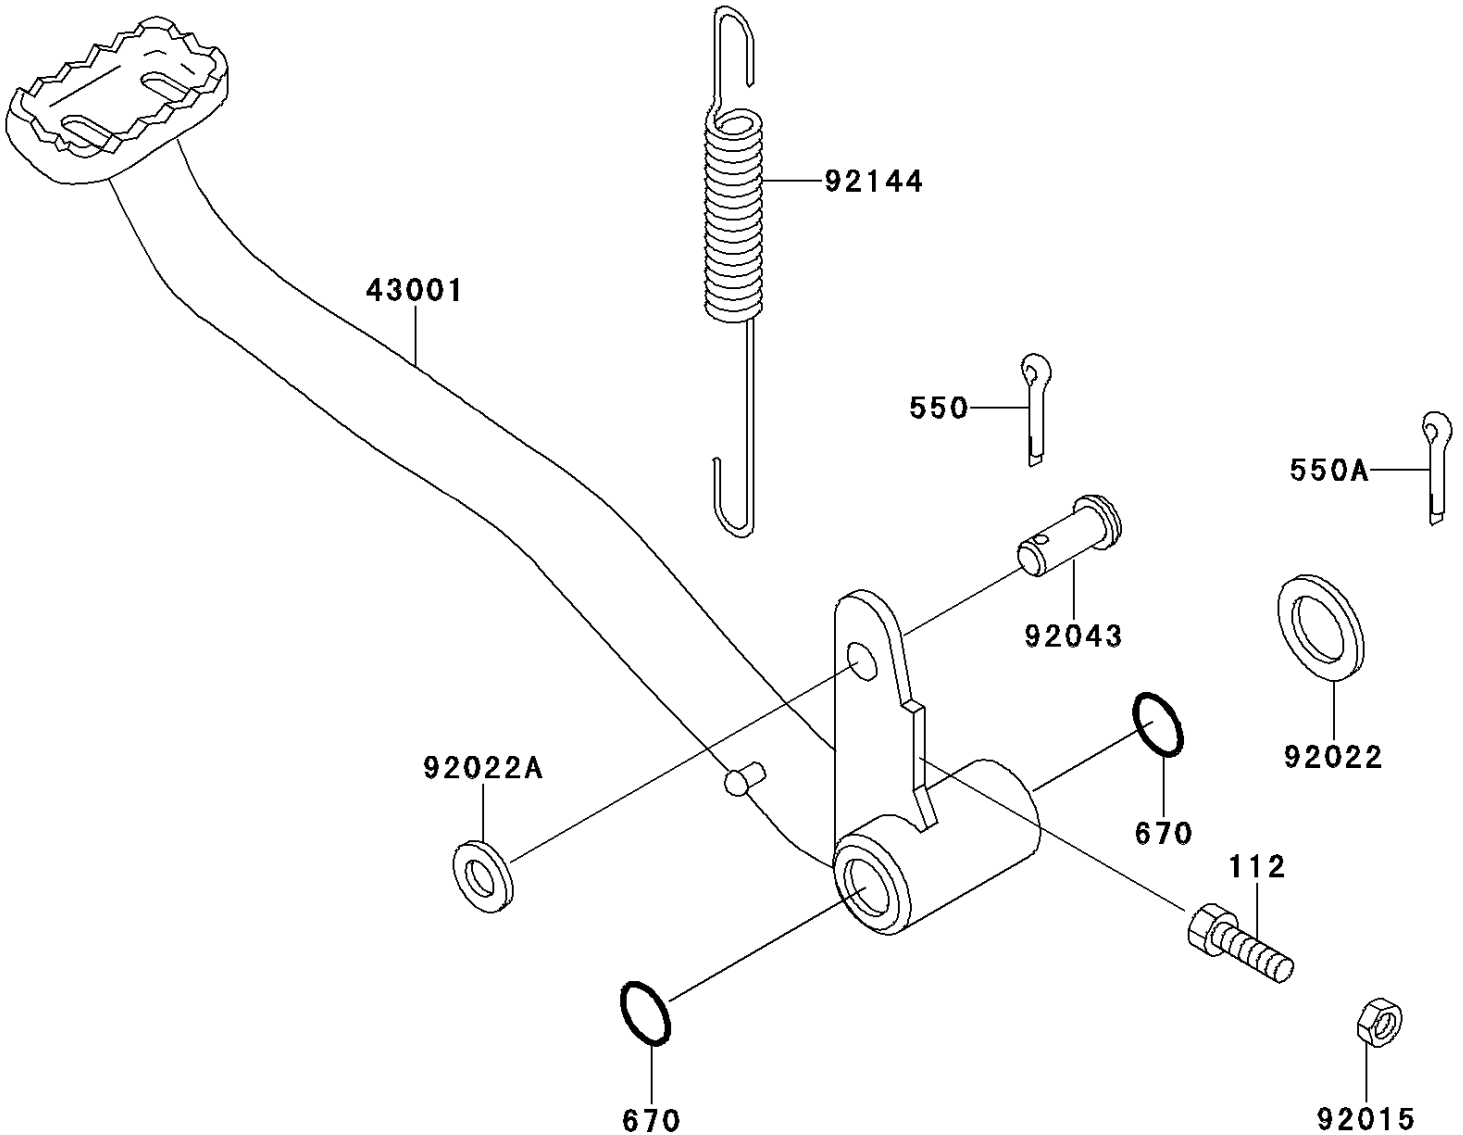

1996 Bayou 300 4X4

PARTS DIAGRAM

Brake Pedal

1996 Bayou 300 4X4

PARTS LIST

Brake Pedal

ITEM NAME

PART NUMBER

QUANTITY
