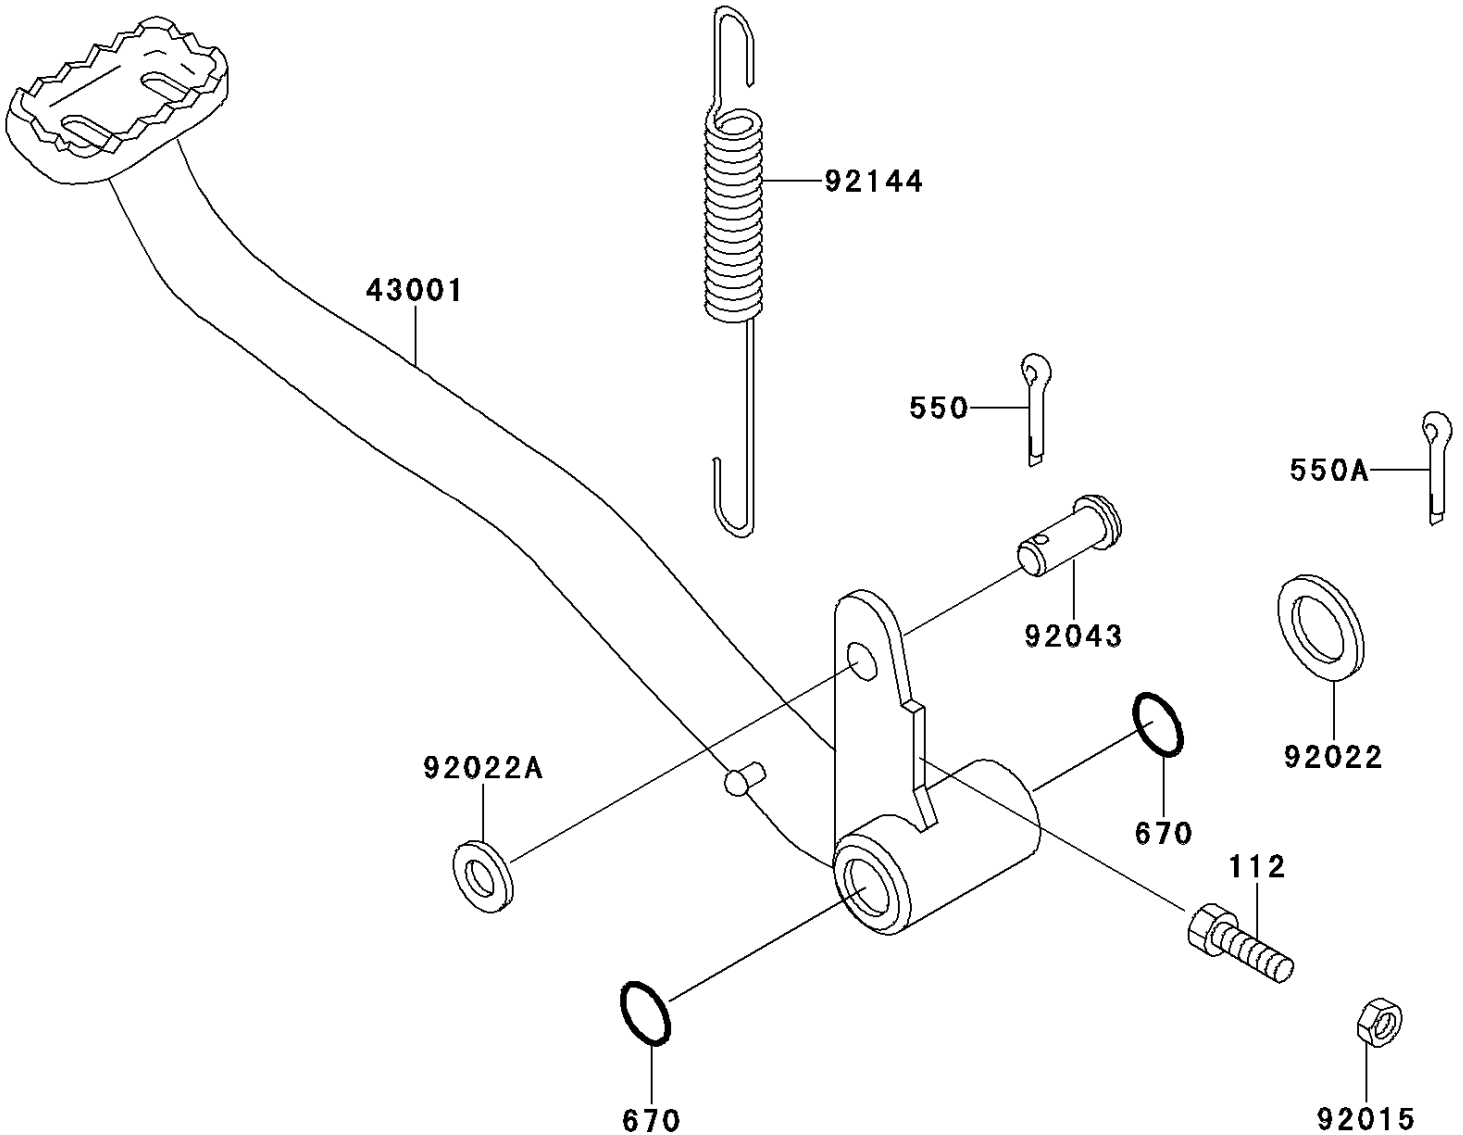

1995 Bayou 300 4X4

PARTS DIAGRAM

Brake Pedal

1995 Bayou 300 4X4

PARTS LIST

Brake Pedal

ITEM NAME

PART NUMBER

QUANTITY
