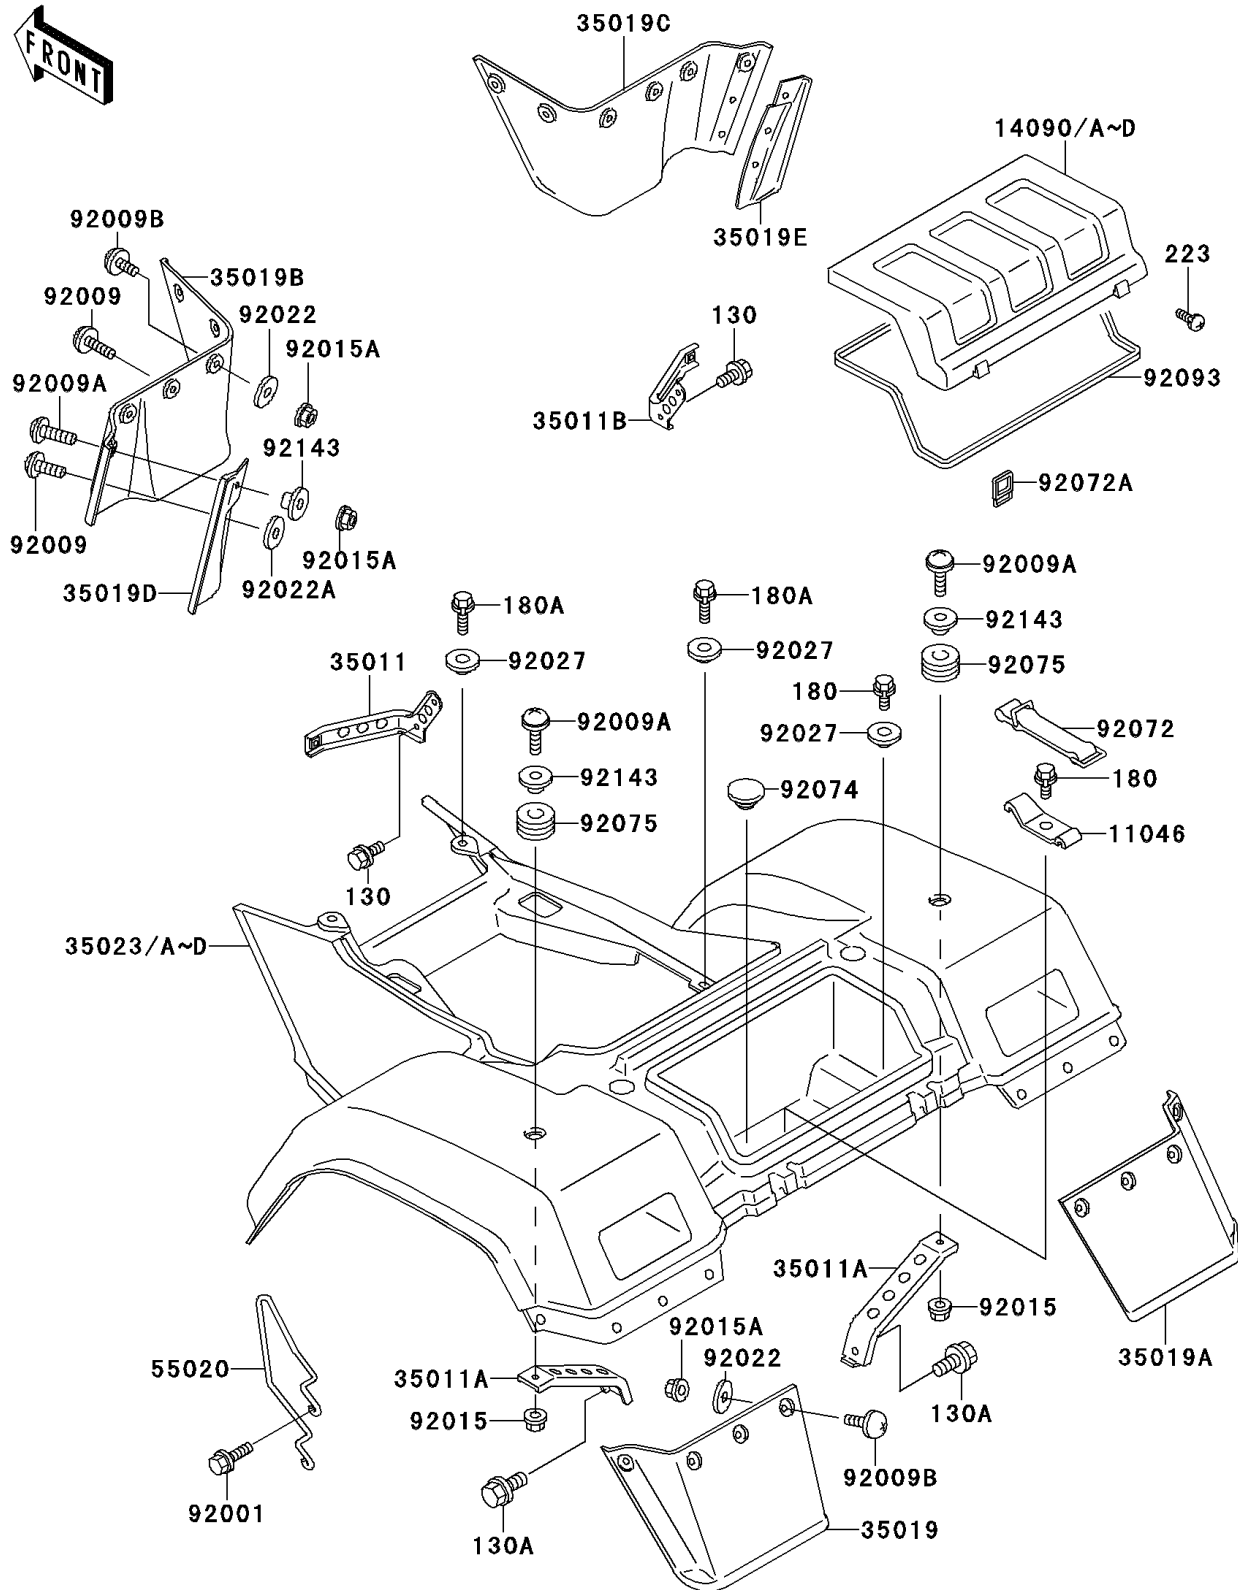

1994 Bayou 300 4X4

PARTS DIAGRAM

Rear Fender(s)

F2172

1994 Bayou 300 4X4

PARTS LIST

Rear Fender(s)

ITEM NAME

PART NUMBER

QUANTITY
