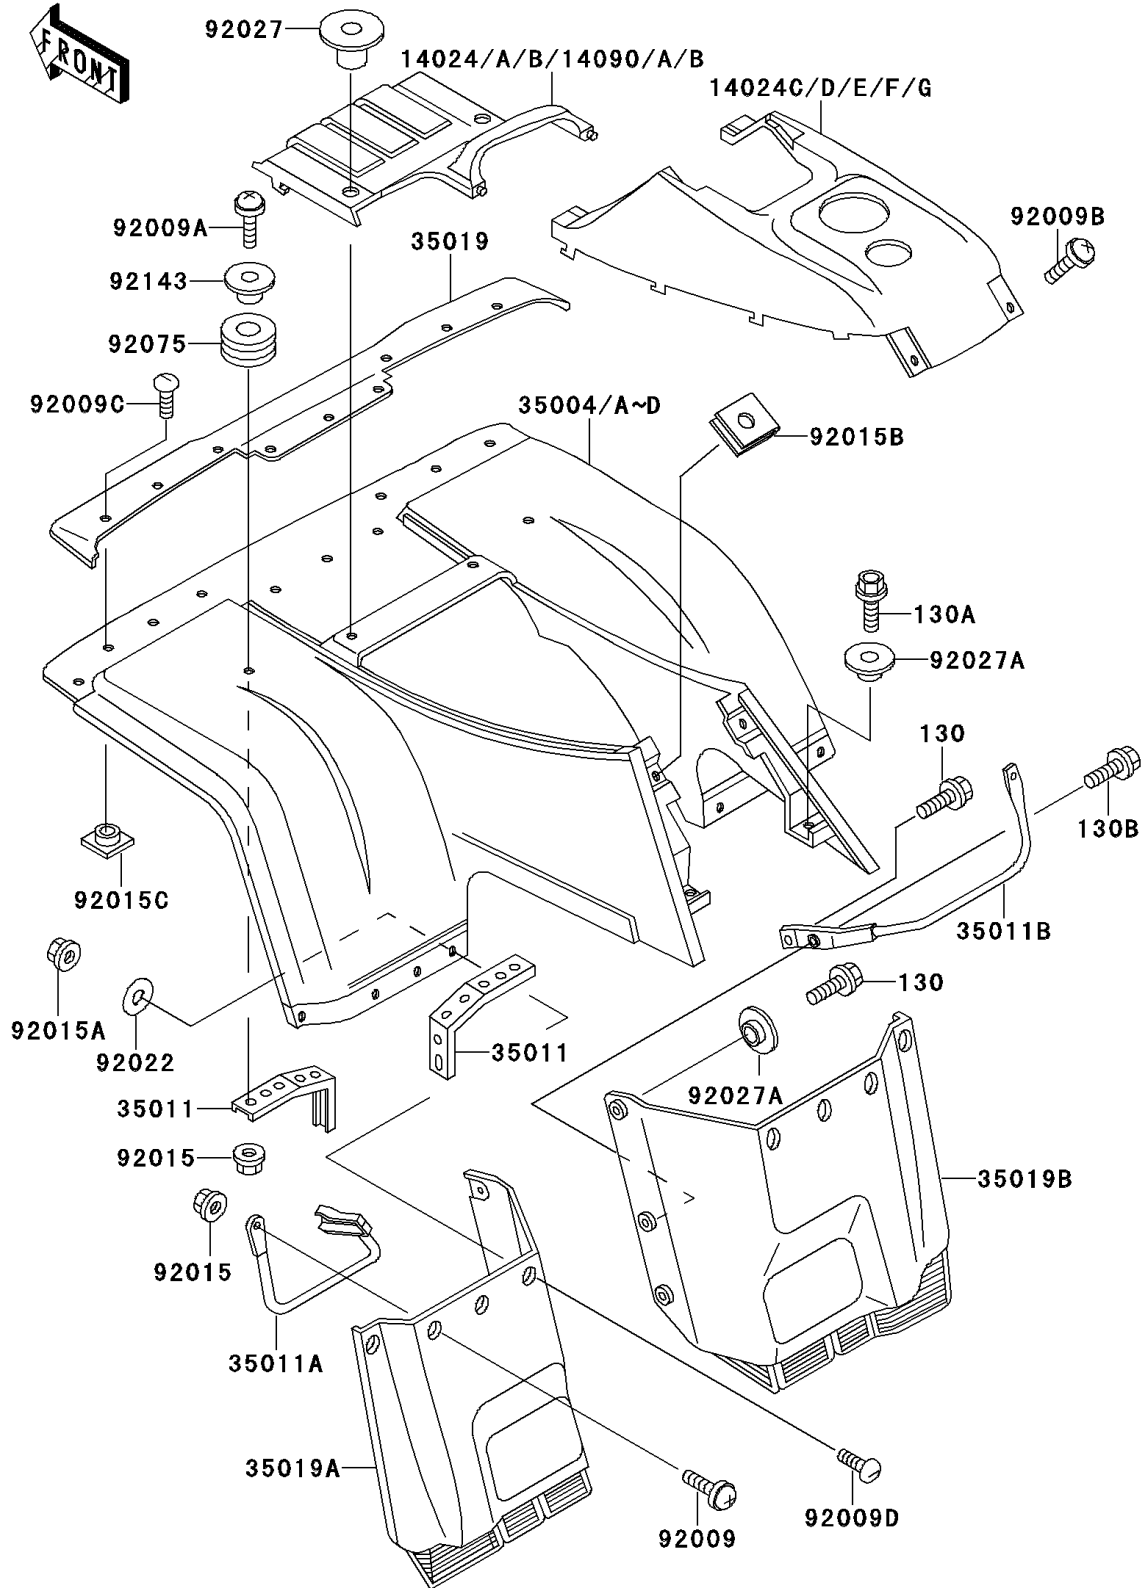

1994 Bayou 300 4X4

PARTS DIAGRAM

Front Fender(s)

F2171

1994 Bayou 300 4X4

PARTS LIST

Front Fender(s)

ITEM NAME

PART NUMBER

QUANTITY
