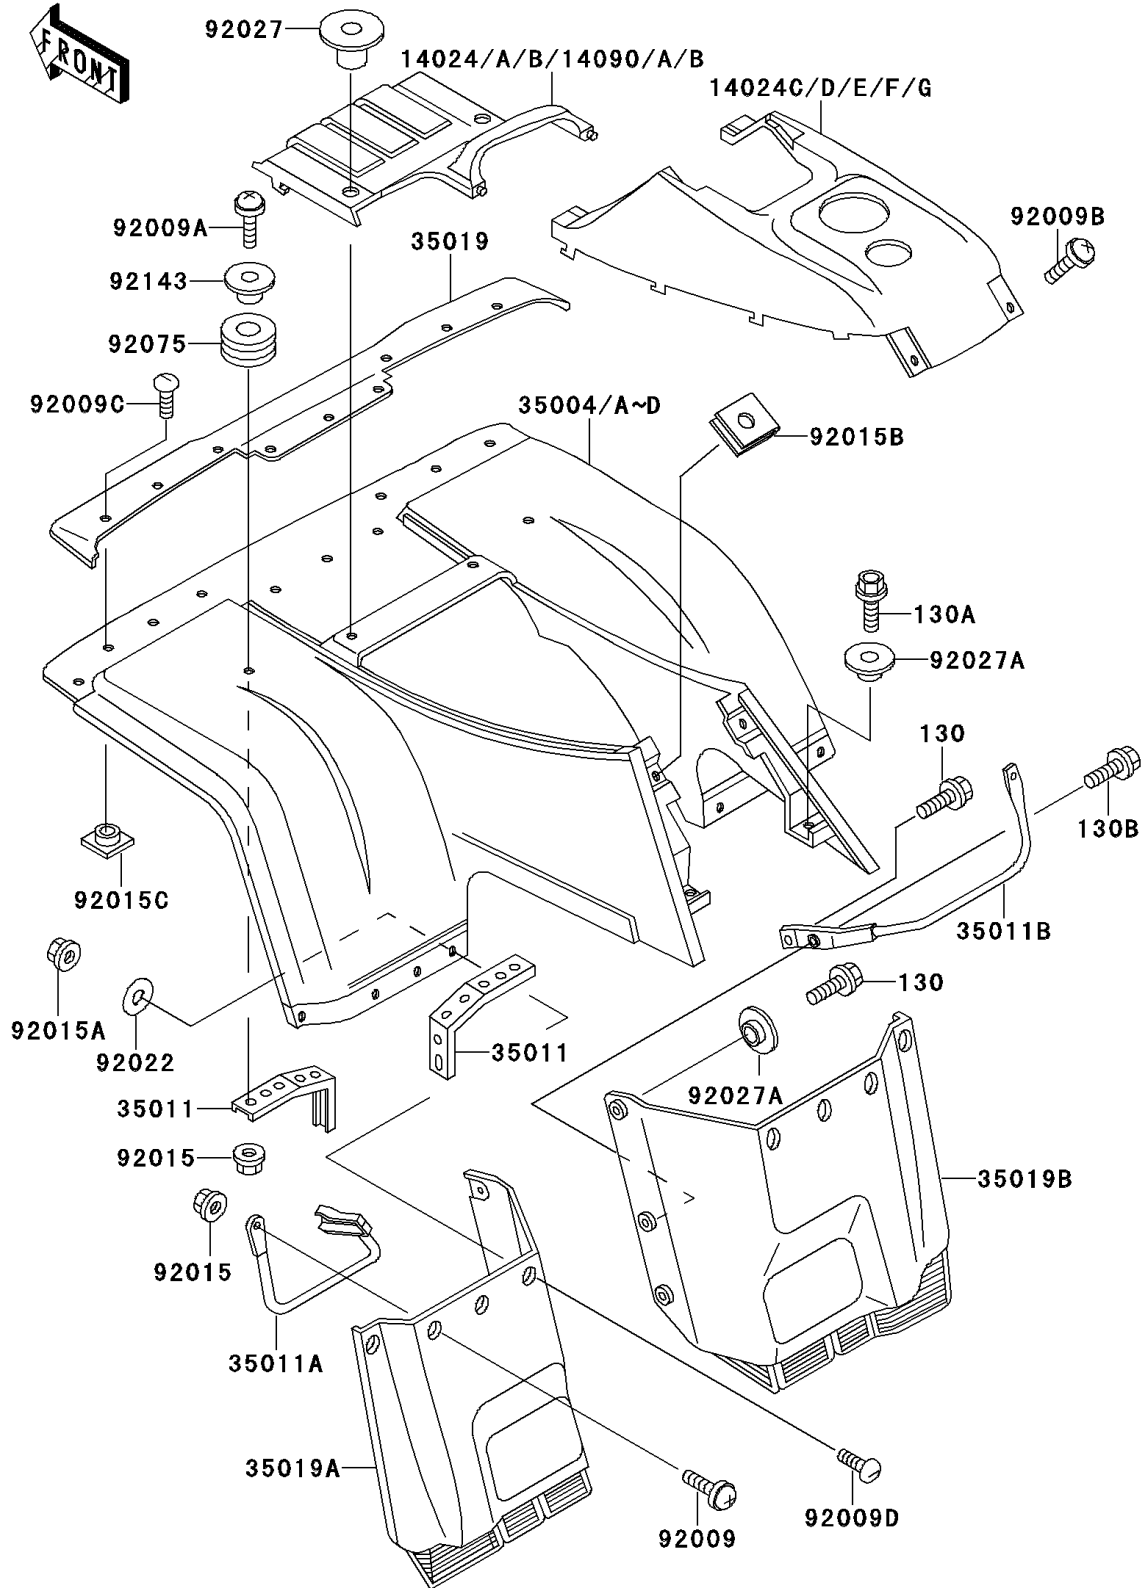

1995 Bayou 300 4X4

PARTS DIAGRAM

Front Fender(s)

F2171

1995 Bayou 300 4X4

PARTS LIST

Front Fender(s)

ITEM NAME

PART NUMBER

QUANTITY
