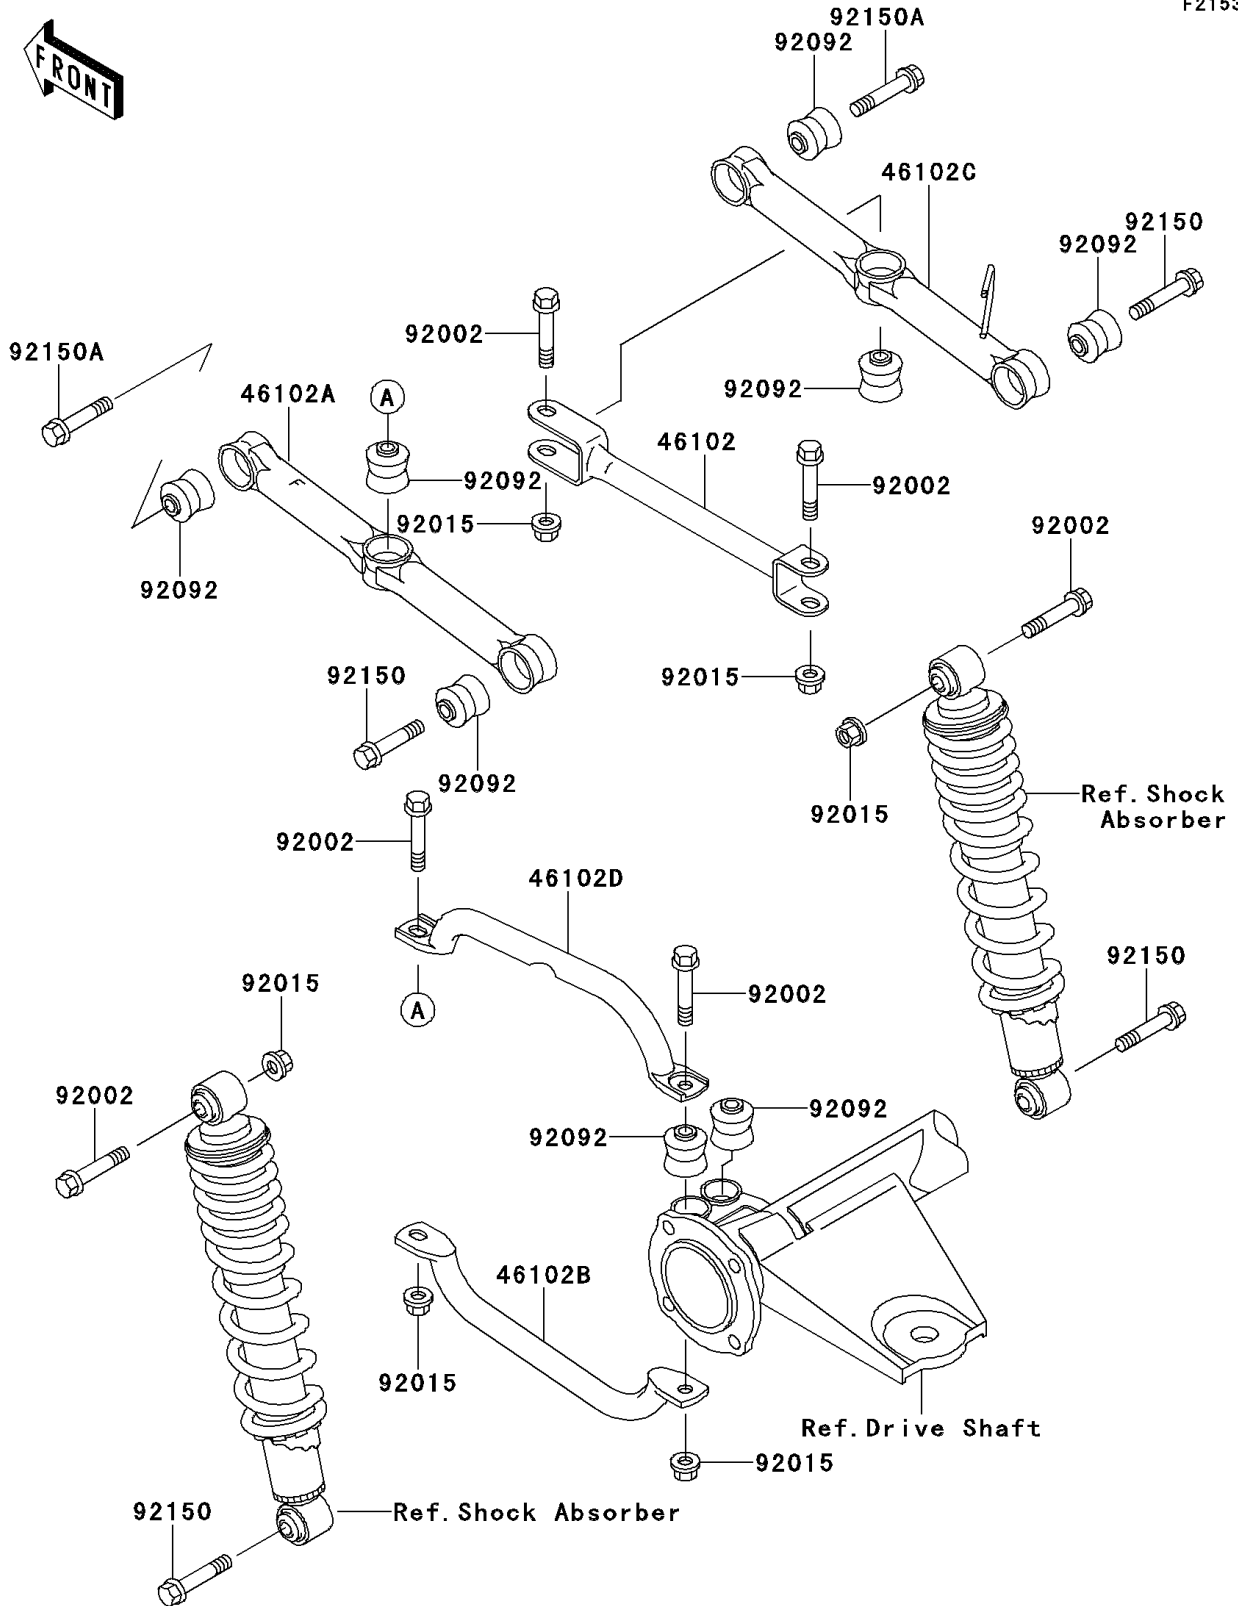

1994 Bayou 300 4X4

PARTS DIAGRAM

Rear Suspension

F2153

1994 Bayou 300 4X4

PARTS LIST

Rear Suspension

ITEM NAME

PART NUMBER

QUANTITY
