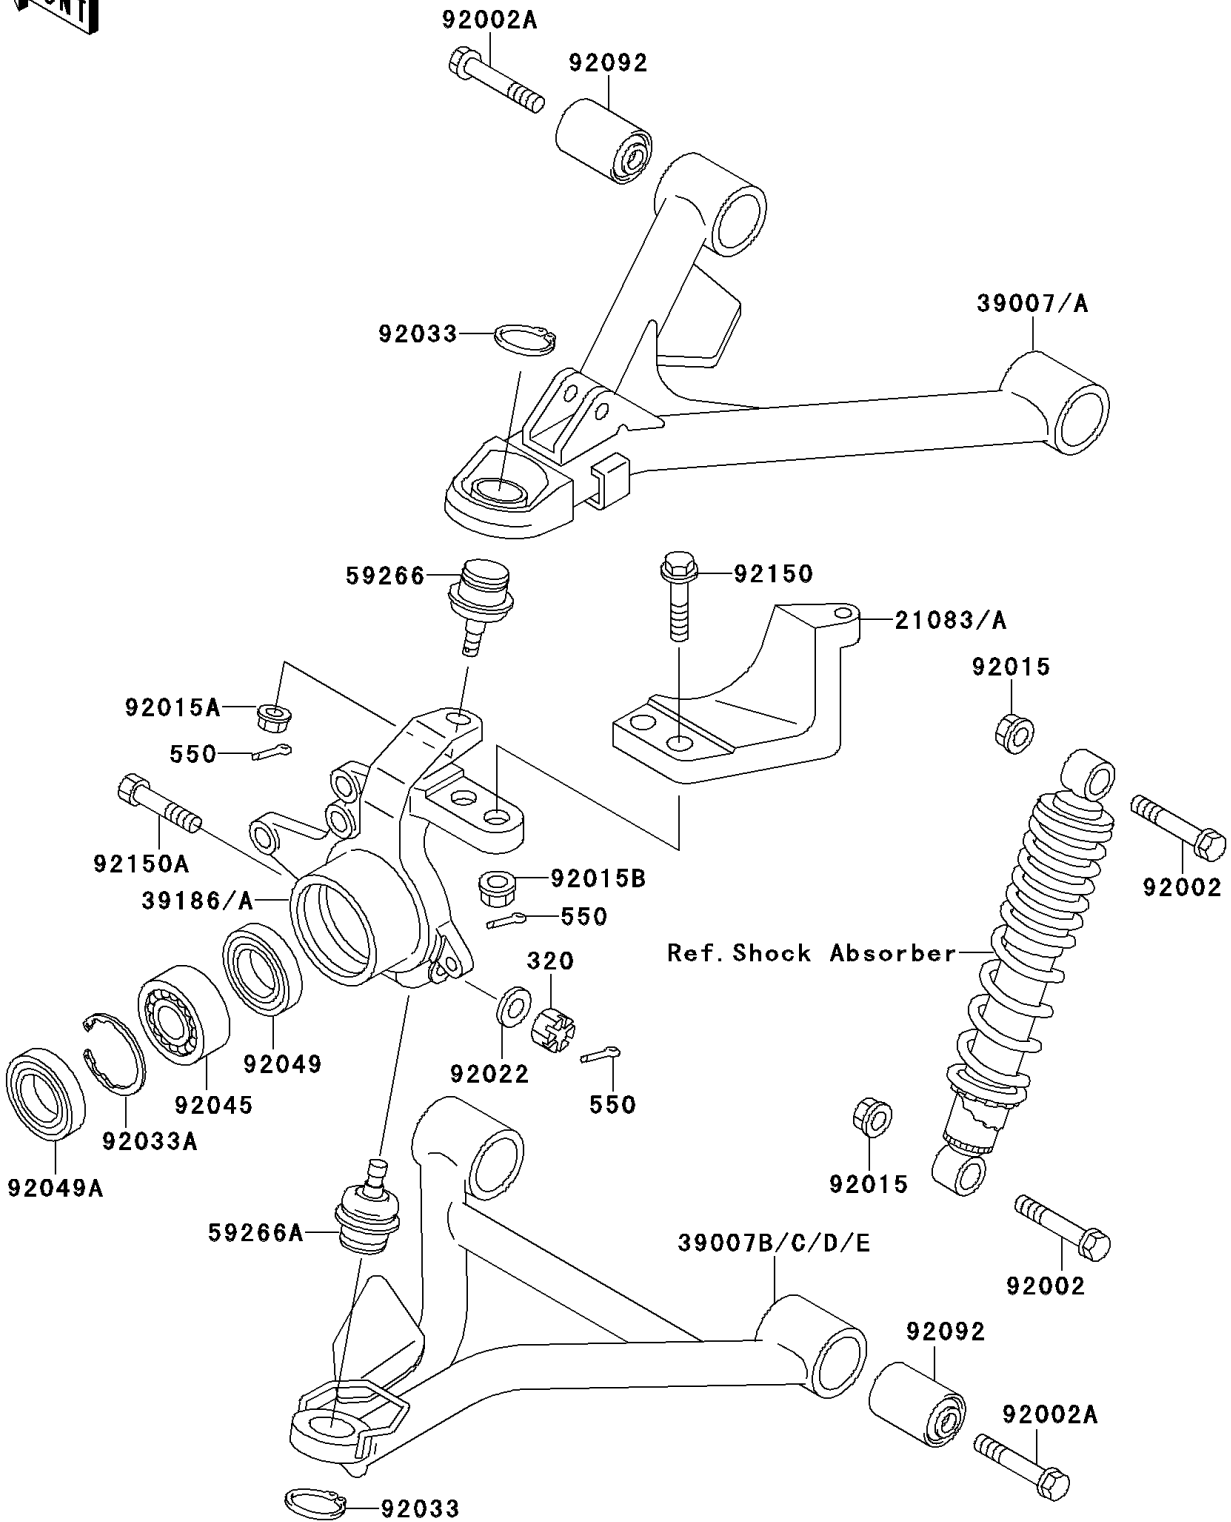

1994 Bayou 300 4X4

PARTS DIAGRAM

Front Suspension

F2152

1994 Bayou 300 4X4

PARTS LIST

Front Suspension

ITEM NAME

PART NUMBER

QUANTITY
