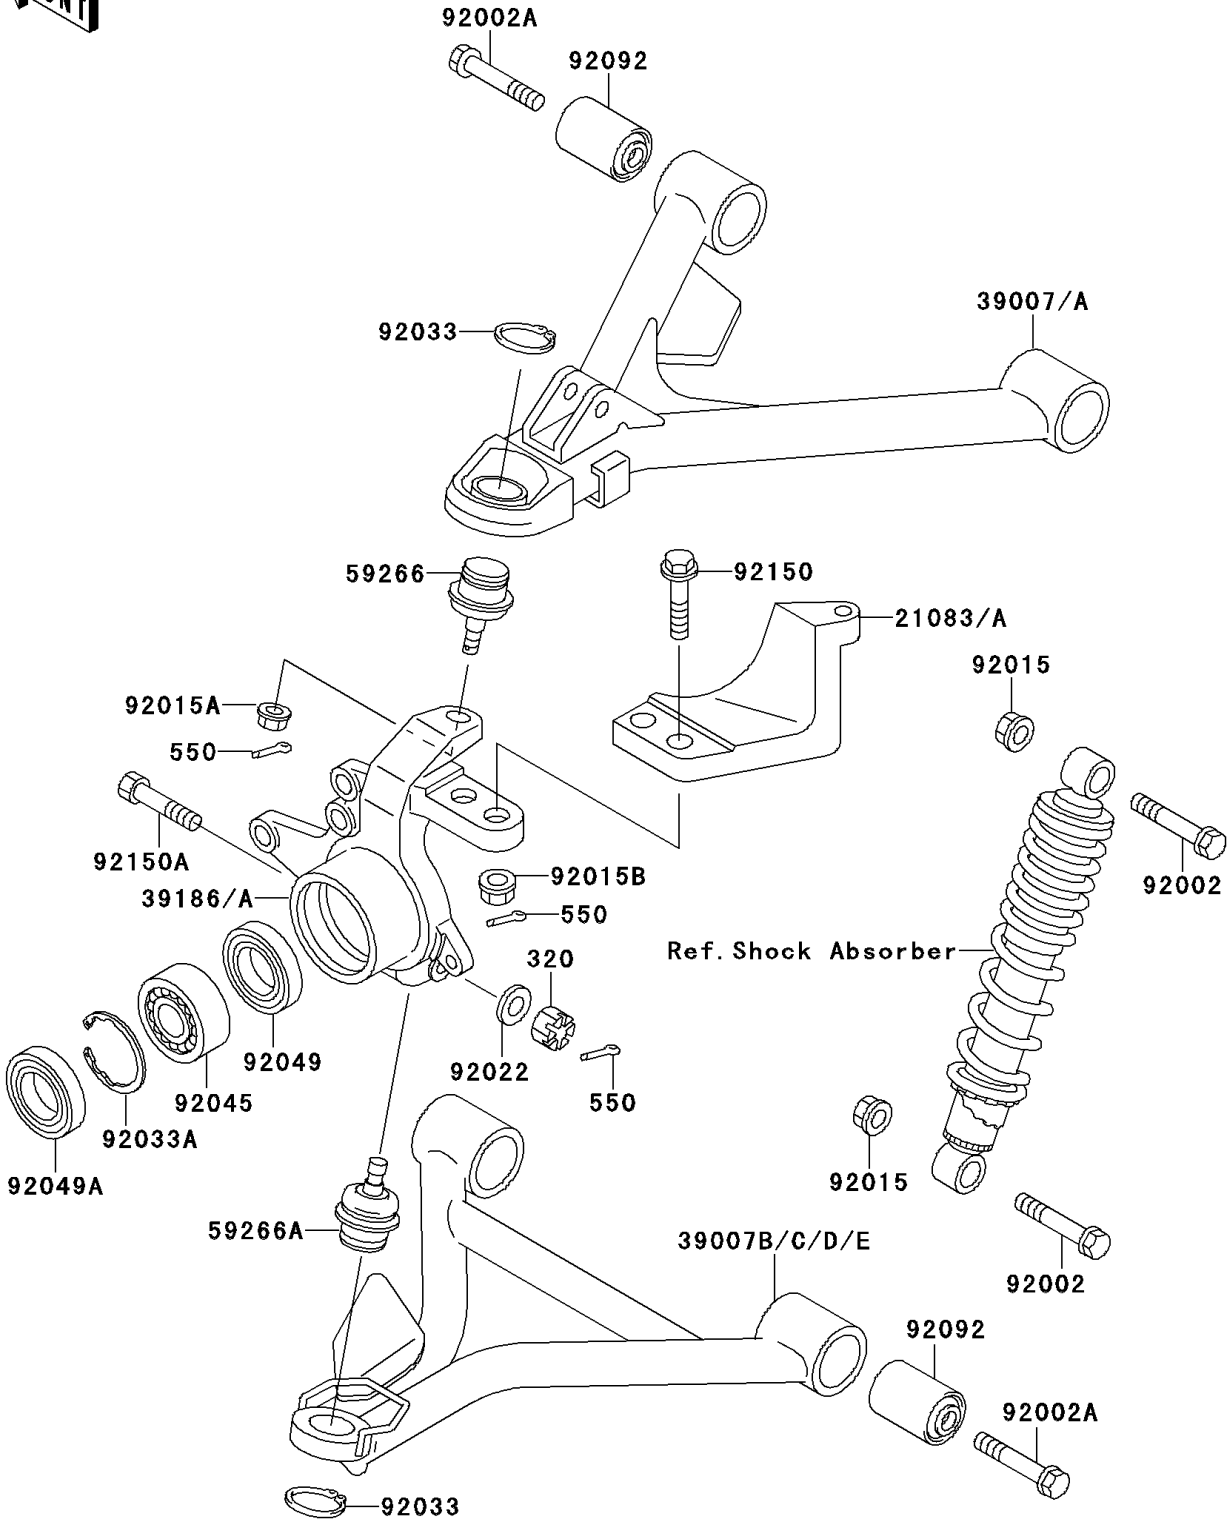

1994 Bayou 300 4X4

PARTS DIAGRAM

Front Suspension

F2152